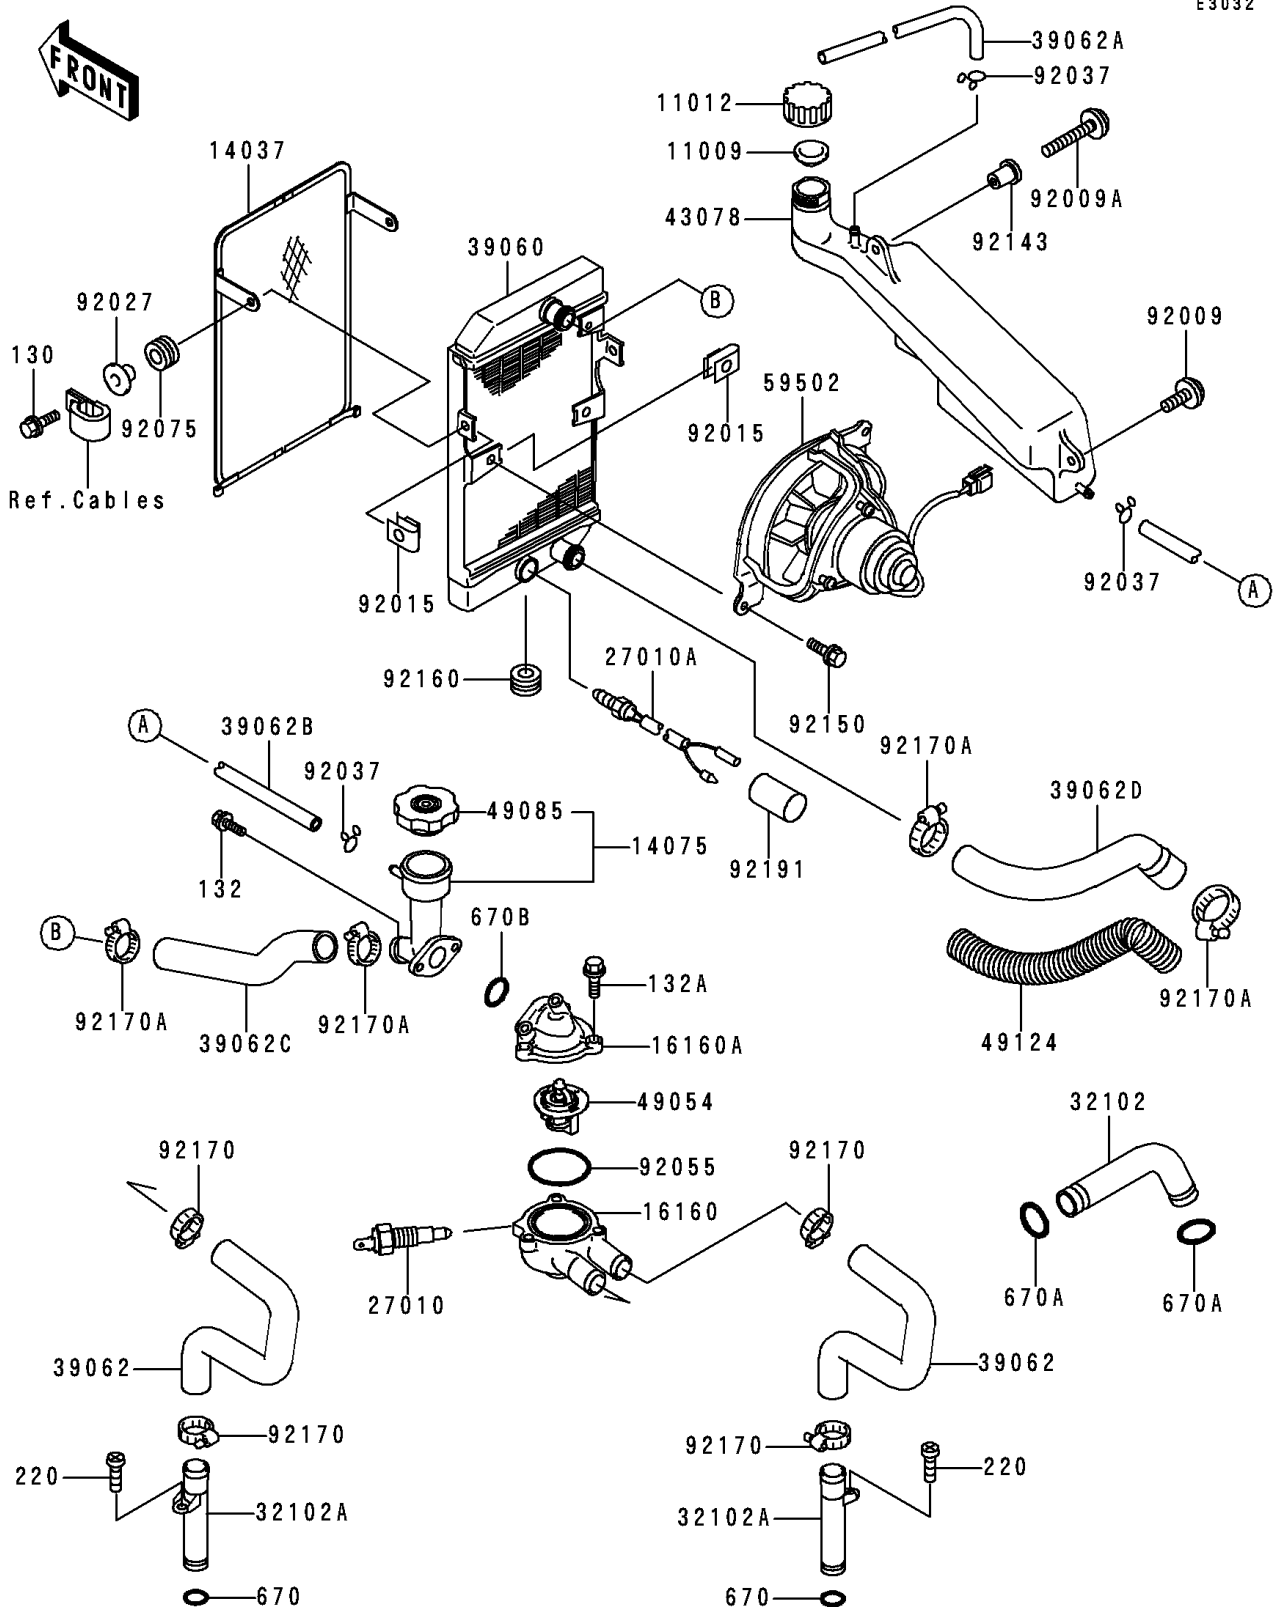

2000 Vulcan 500 LTD

PARTS DIAGRAM

Radiator

E3032

2000 Vulcan 500 LTD

PARTS LIST

Radiator

ITEM NAME

PART NUMBER

QUANTITY
