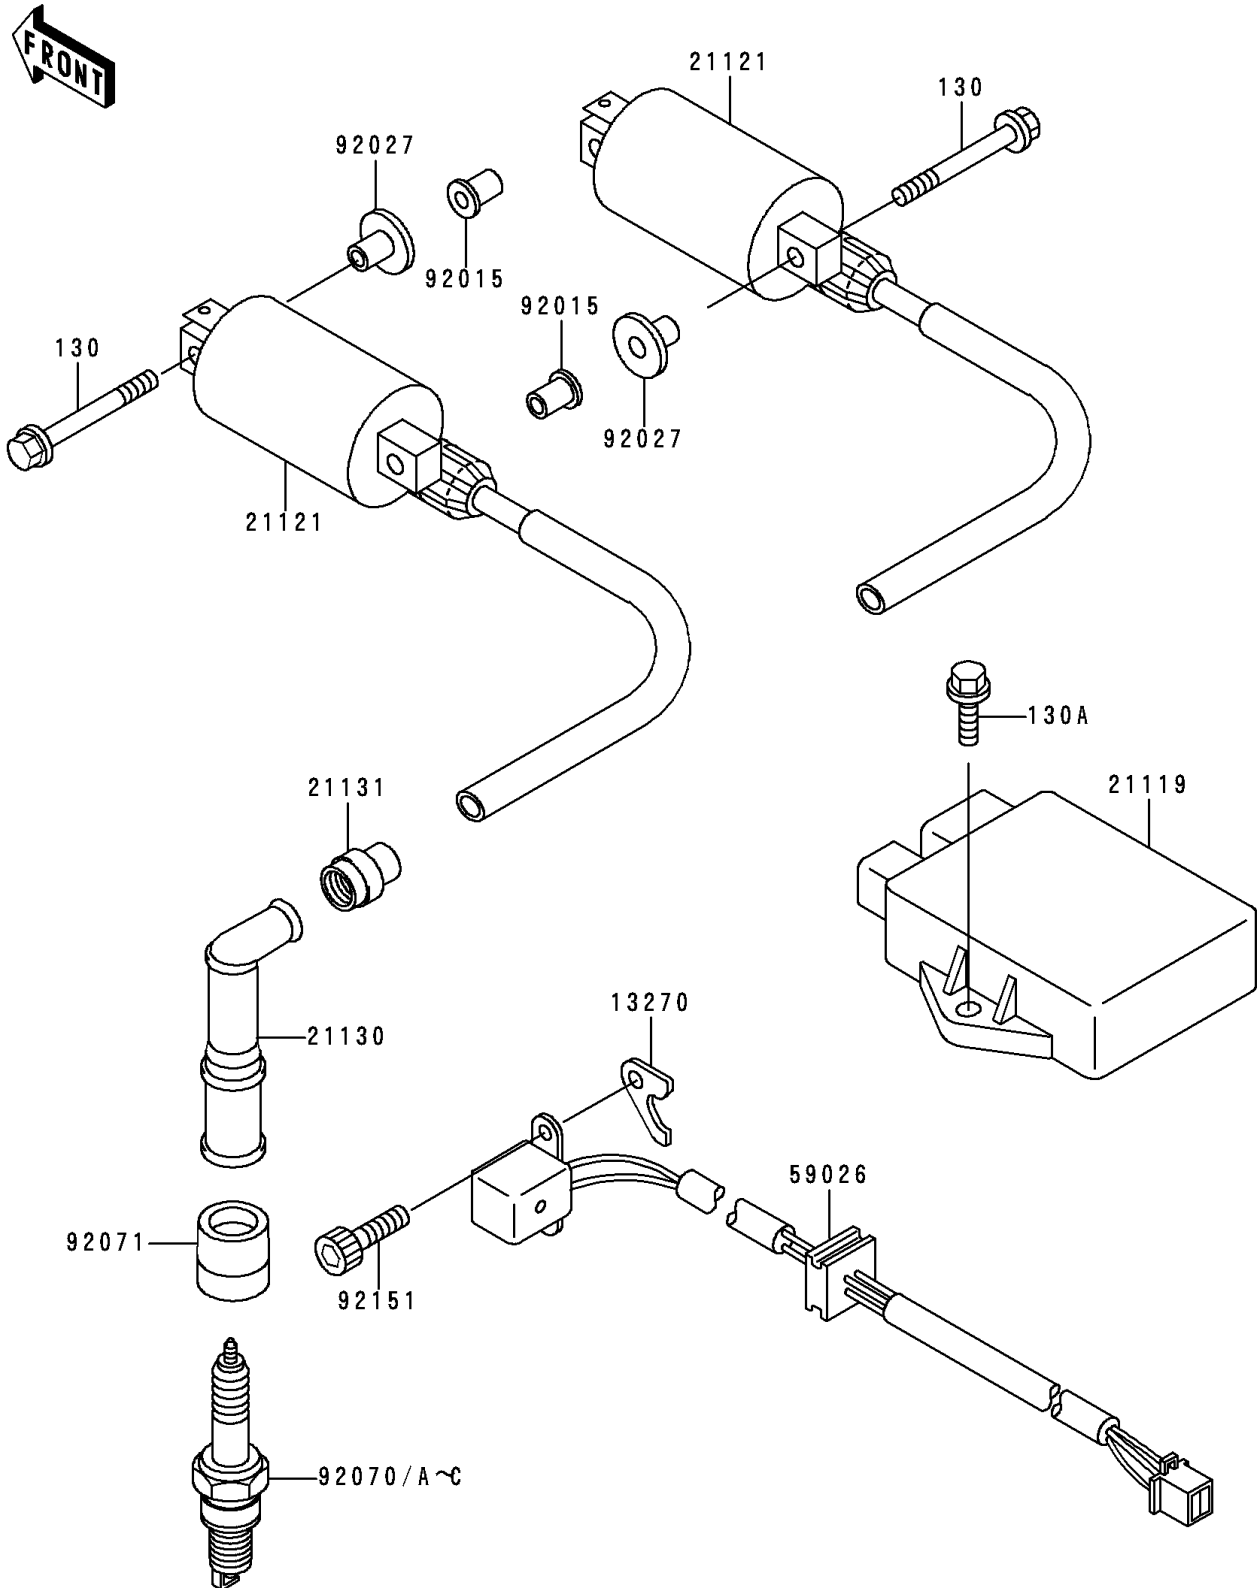

2000 Vulcan 500 LTD

PARTS DIAGRAM

Ignition System

E1830

2000 Vulcan 500 LTD

PARTS LIST

Ignition System

ITEM NAME

PART NUMBER

QUANTITY
