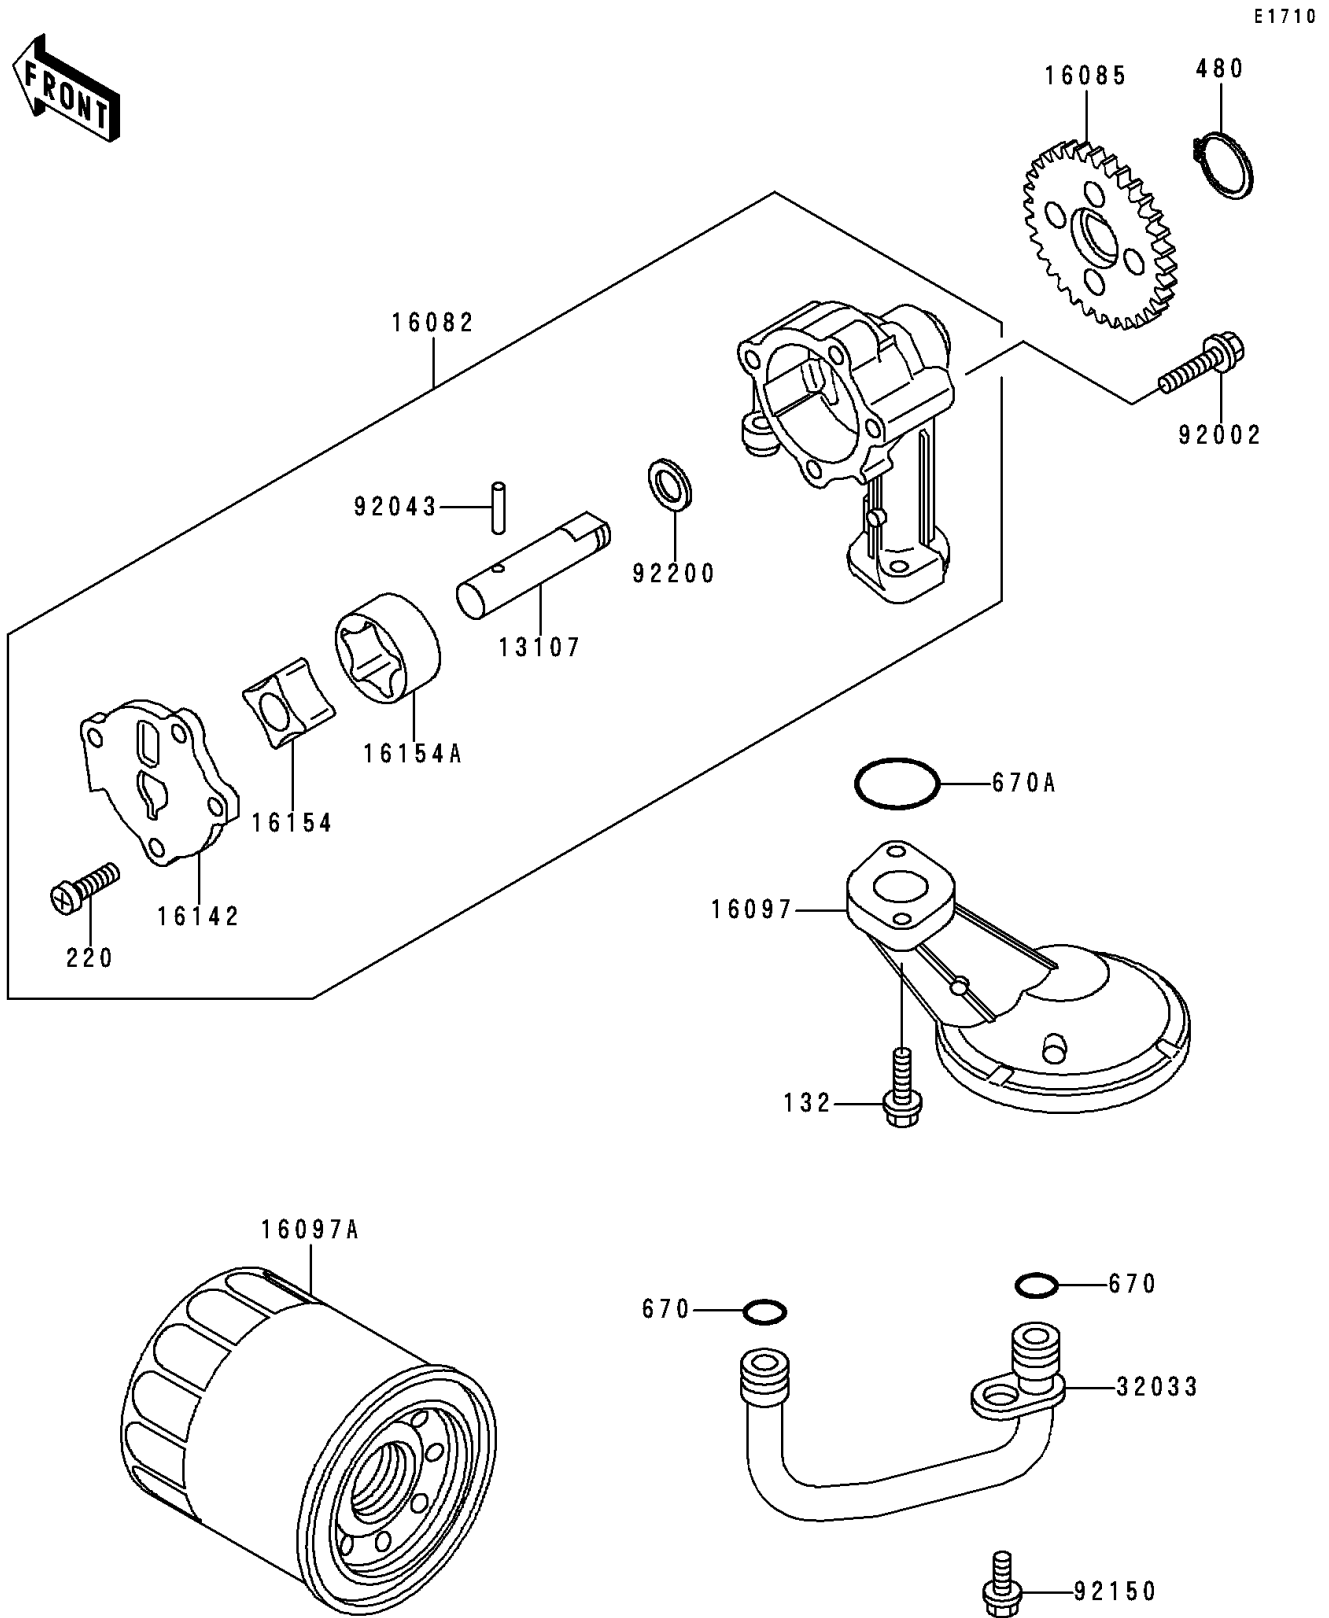

2000 Vulcan 500 LTD

PARTS DIAGRAM

Oil Pump/Oil Filter

2000 Vulcan 500 LTD

PARTS LIST

Oil Pump/Oil Filter

ITEM NAME

PART NUMBER

QUANTITY
