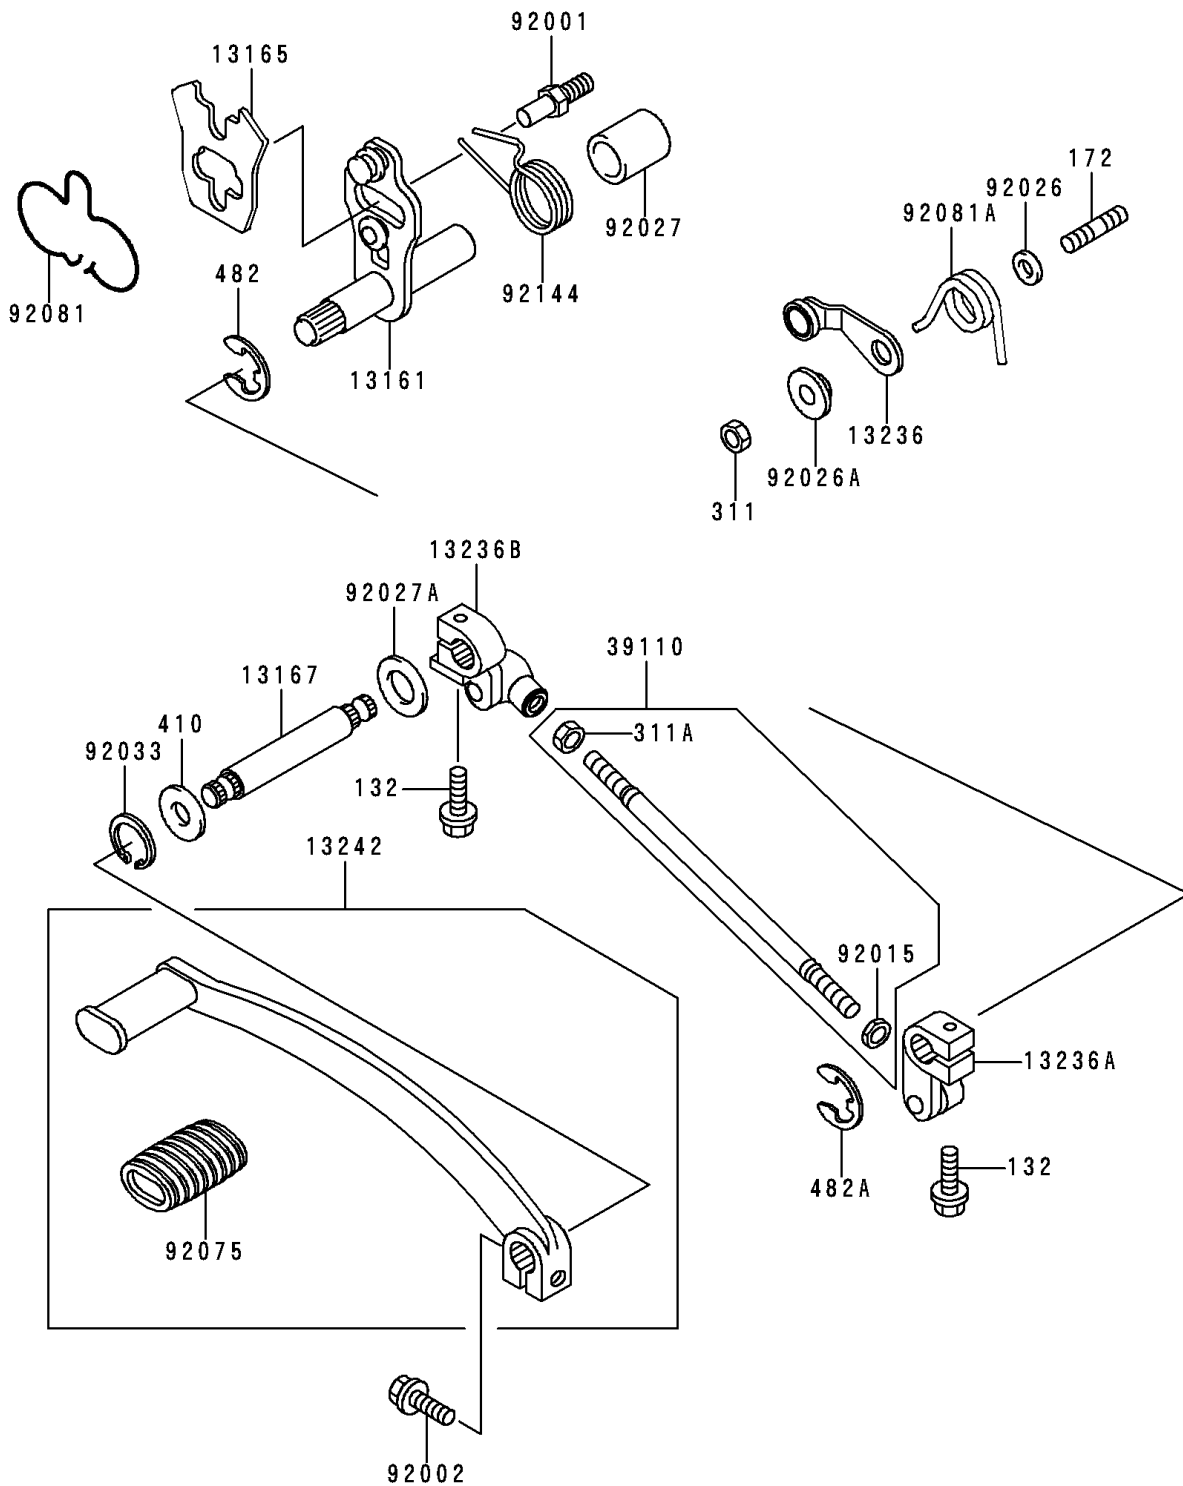

1999 Vulcan 500 LTD

PARTS DIAGRAM

Gear Change Mechanism

E1370

1999 Vulcan 500 LTD

PARTS LIST

Gear Change Mechanism

ITEM NAME

PART NUMBER

QUANTITY
