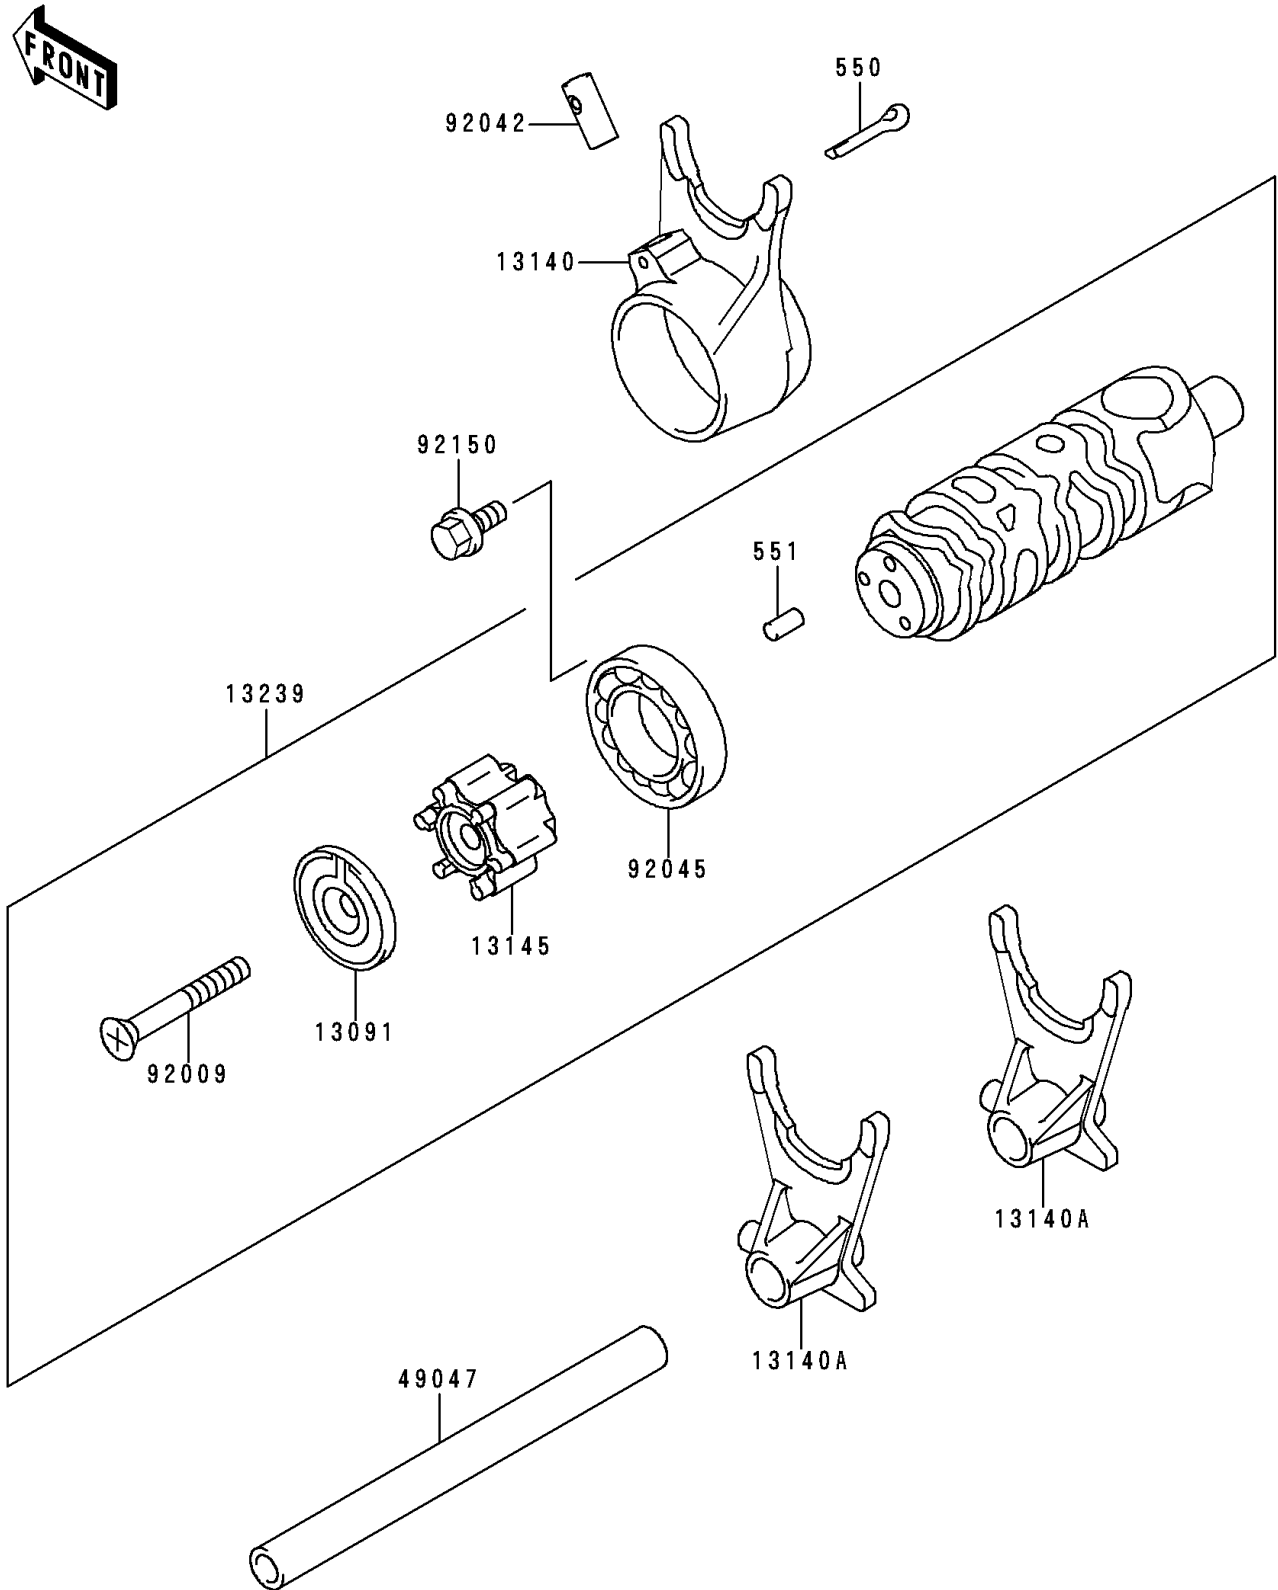

2000 Vulcan 500 LTD

PARTS DIAGRAM

Gear Change Drum/Shift Fork(s)

E1362

2000 Vulcan 500 LTD

PARTS LIST

Gear Change Drum/Shift Fork(s)

ITEM NAME

PART NUMBER

QUANTITY
