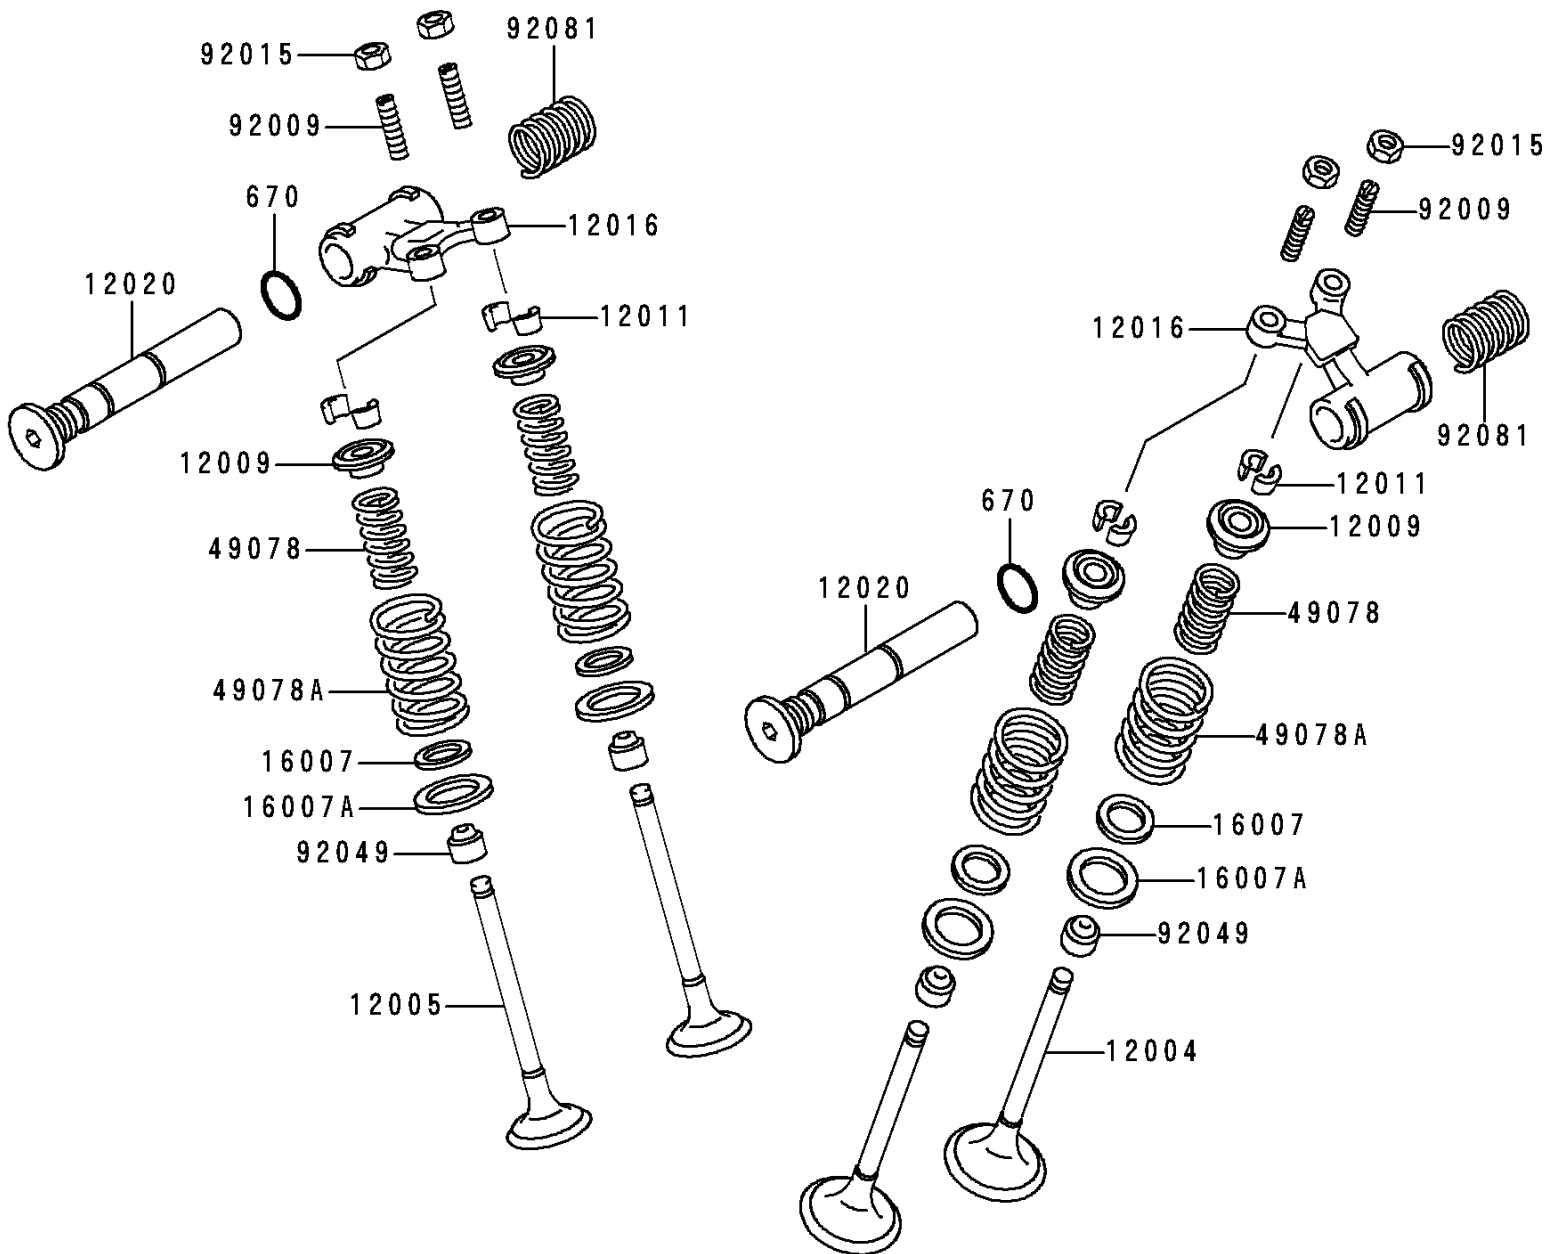

2000 Vulcan 500 LTD

PARTS DIAGRAM

Valve(s)

E1210

2000 Vulcan 500 LTD

PARTS LIST

Valve(s)

ITEM NAME

PART NUMBER

QUANTITY
