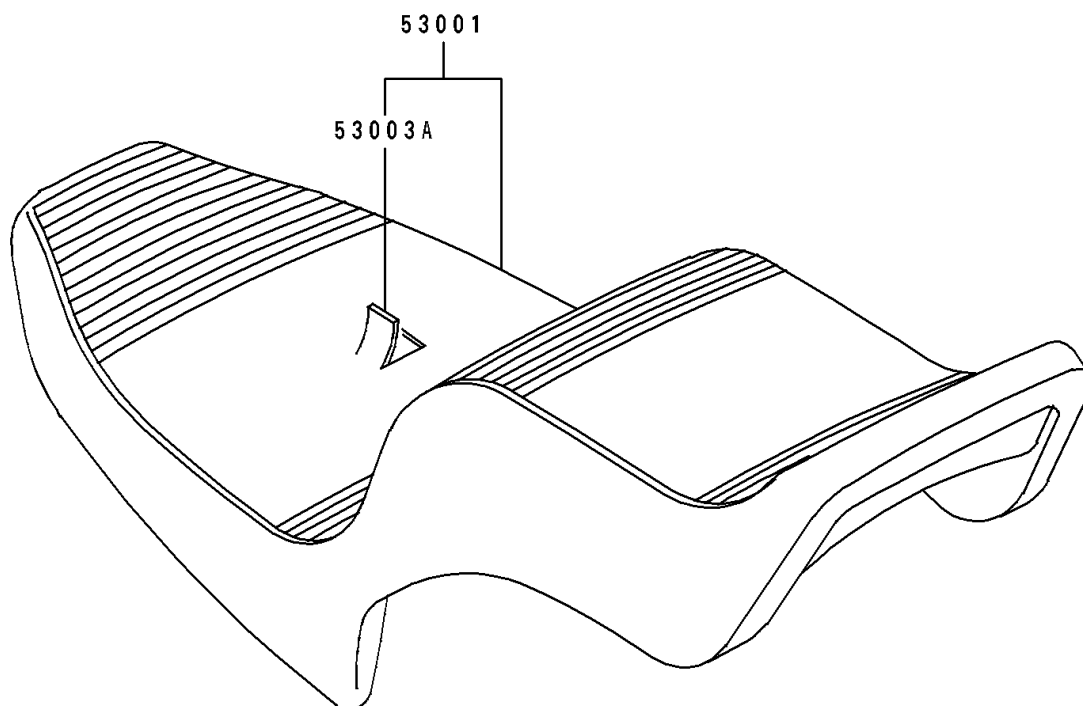

1996 Vulcan 500

PARTS DIAGRAM

Seat

F2510

1996 Vulcan 500

PARTS LIST

Seat

ITEM NAME	PART NUMBER	QUANTITY
PAD,BACK REST,BLACK (Ref # 39156)	39156-1154-MA	1
SEAT-ASSY,DUAL,BLACK (Ref # 53001)	53001-1597-MA	1
LEATHER,SEAT,BLACK (Ref # 53003A)	53003-1241-MA	1
BOLT-FLANGED-SMALL (Ref # 132)	132H0616	2