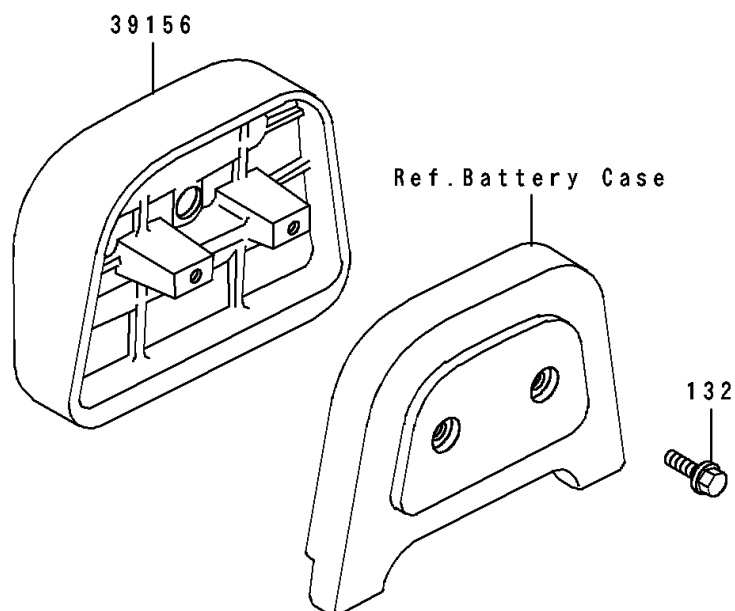

1996 Vulcan 500

PARTS DIAGRAM

Seat

F2510

1996 Vulcan 500

PARTS LIST

Seat

ITEM NAME	PART NUMBER	QUANTITY
PAD,BACK REST,BLACK (Ref # 39156)	39156-1154-MA	1
SEAT-ASSY,DUAL,BLACK (Ref # 53001)	53001-1597-MA	1
LEATHER,SEAT,BLACK (Ref # 53003A)	53003-1241-MA	1
BOLT-FLANGED-SMALL (Ref # 132)	132H0616	2