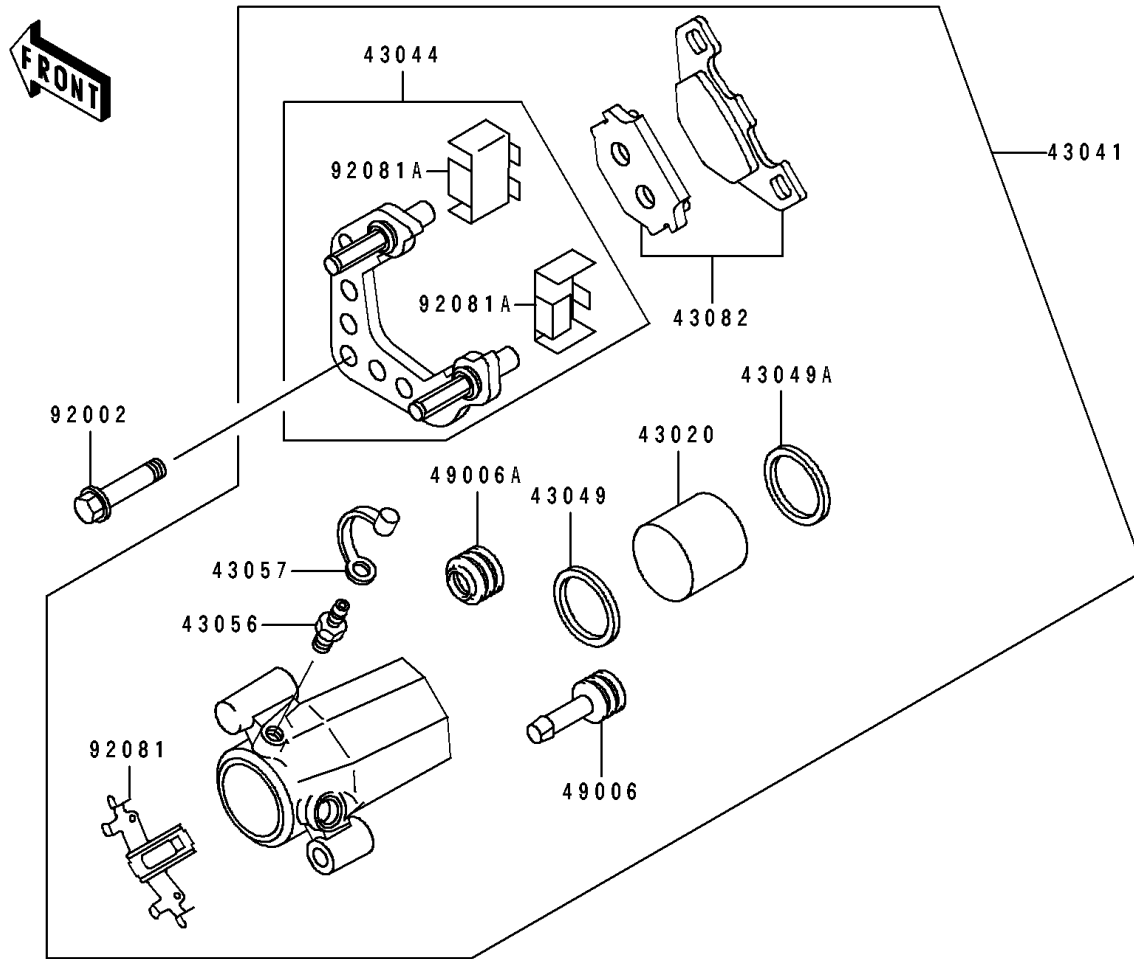

1996 Vulcan 500

PARTS DIAGRAM

Front Brake

F2292

1996 Vulcan 500

PARTS LIST

Front Brake

ITEM NAME

PART NUMBER

QUANTITY
