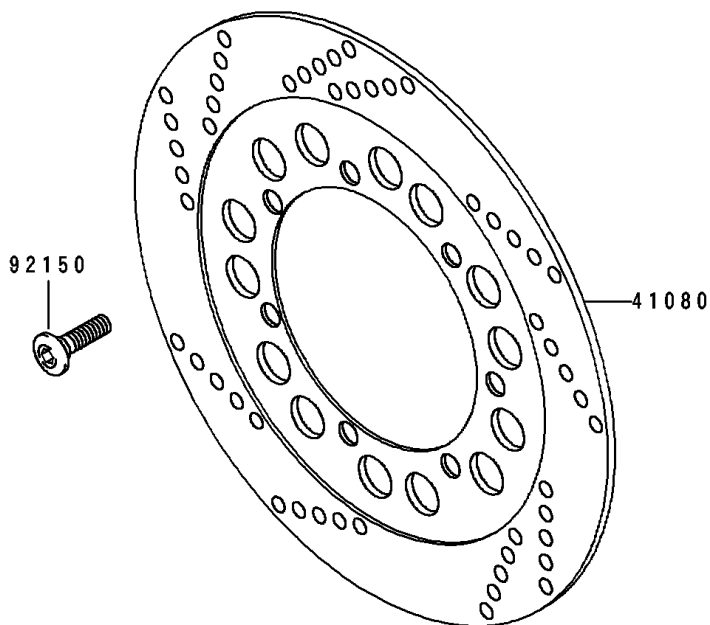

1996 Vulcan 500

PARTS DIAGRAM

Front Brake

F2292

1996 Vulcan 500

PARTS LIST

Front Brake

ITEM NAME

PART NUMBER

QUANTITY
