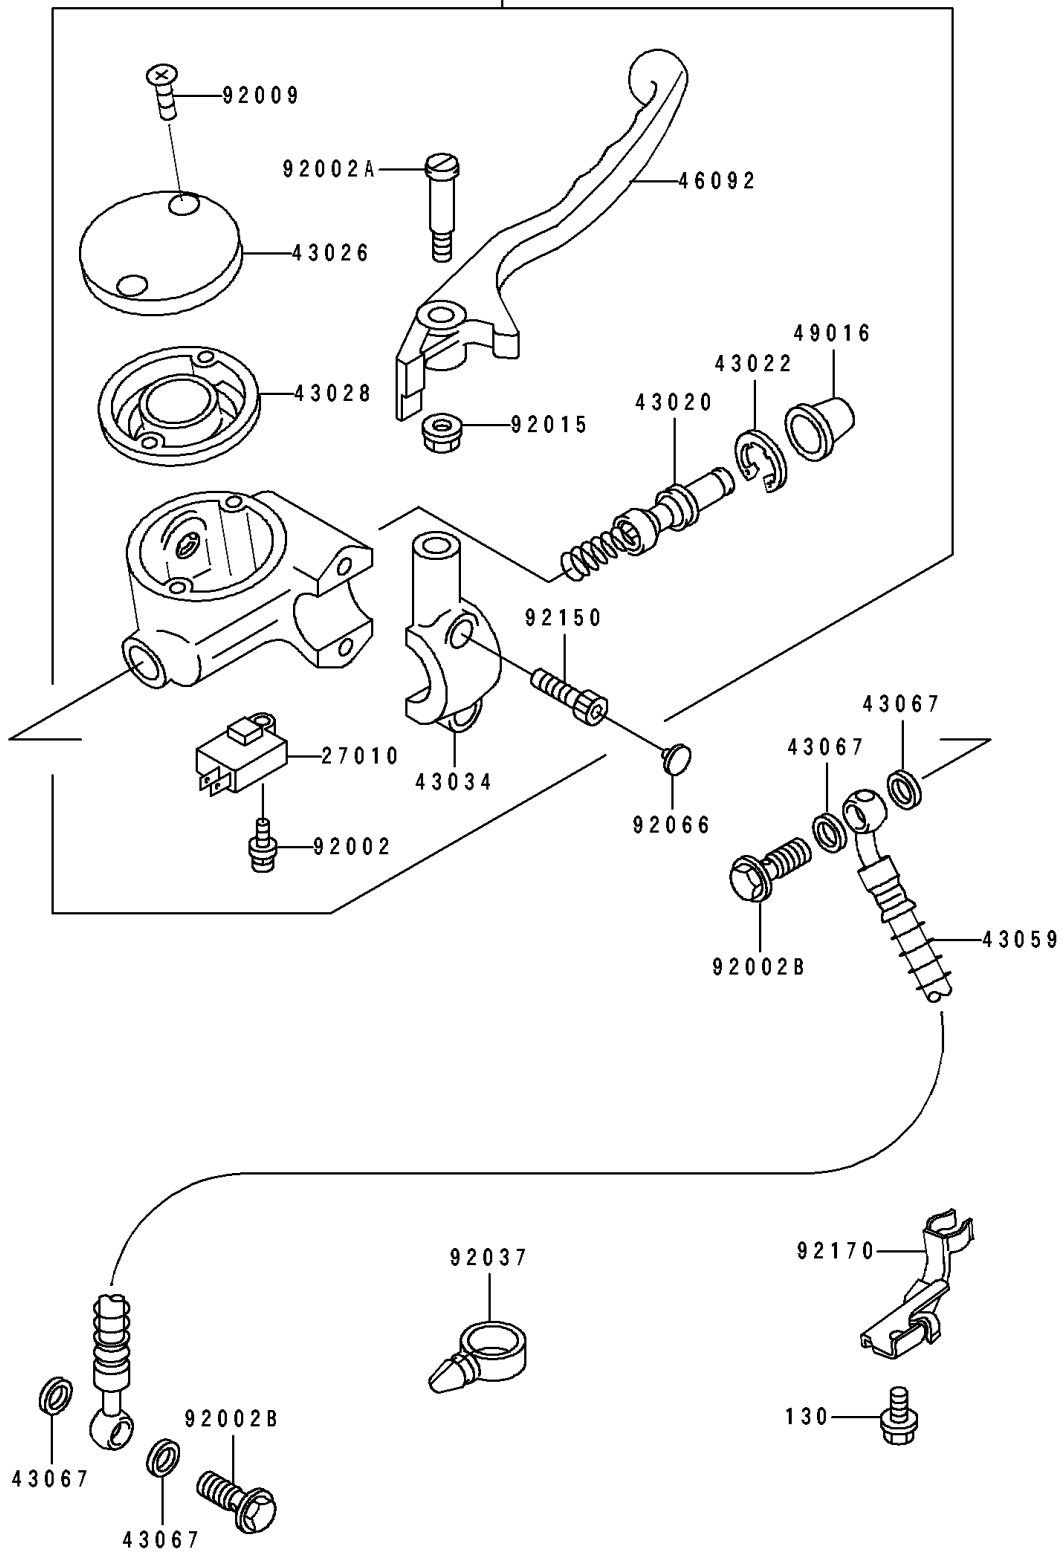

1996 Vulcan 500

PARTS DIAGRAM

Front Master Cylinder

43015

F2291

1996 Vulcan 500

PARTS LIST

Front Master Cylinder

ITEM NAME

PART NUMBER

QUANTITY
