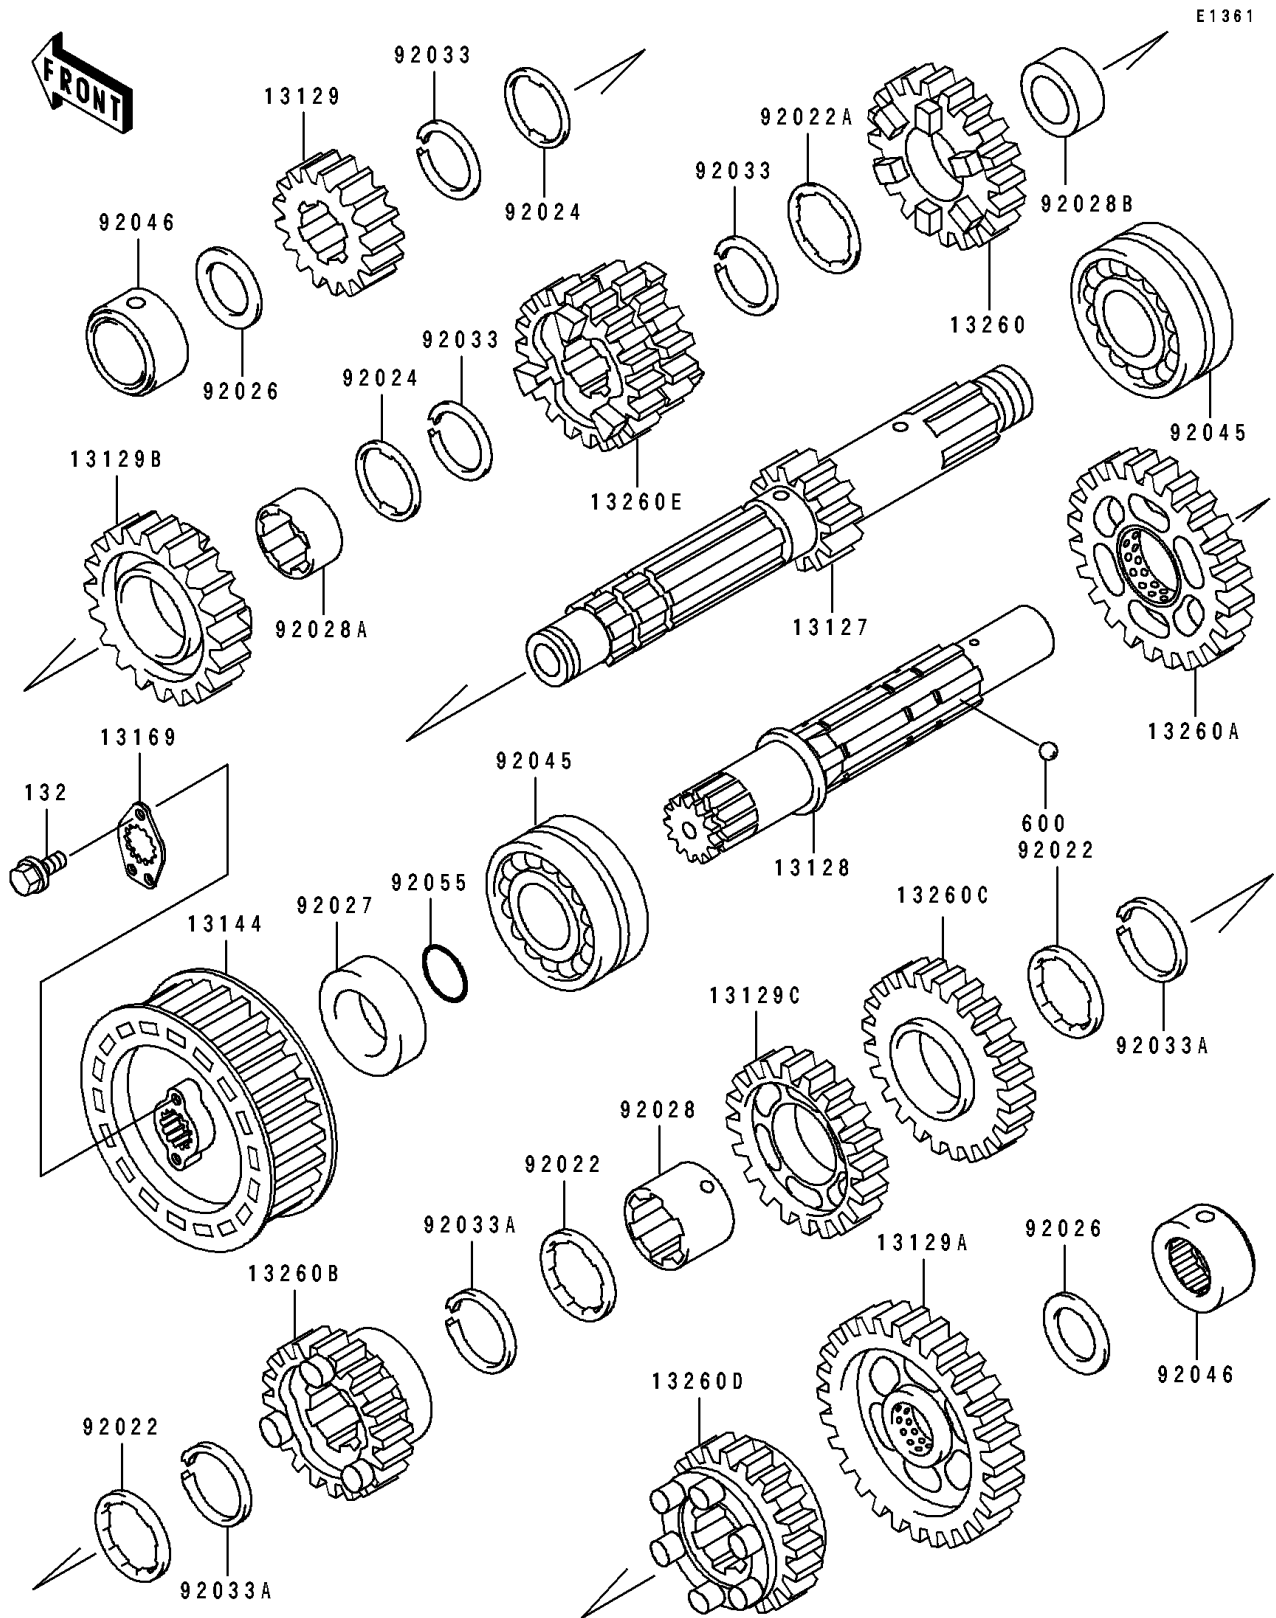

1996 Vulcan 500

PARTS DIAGRAM

Transmission

1996 Vulcan 500

PARTS LIST

Transmission

ITEM NAME

PART NUMBER

QUANTITY
