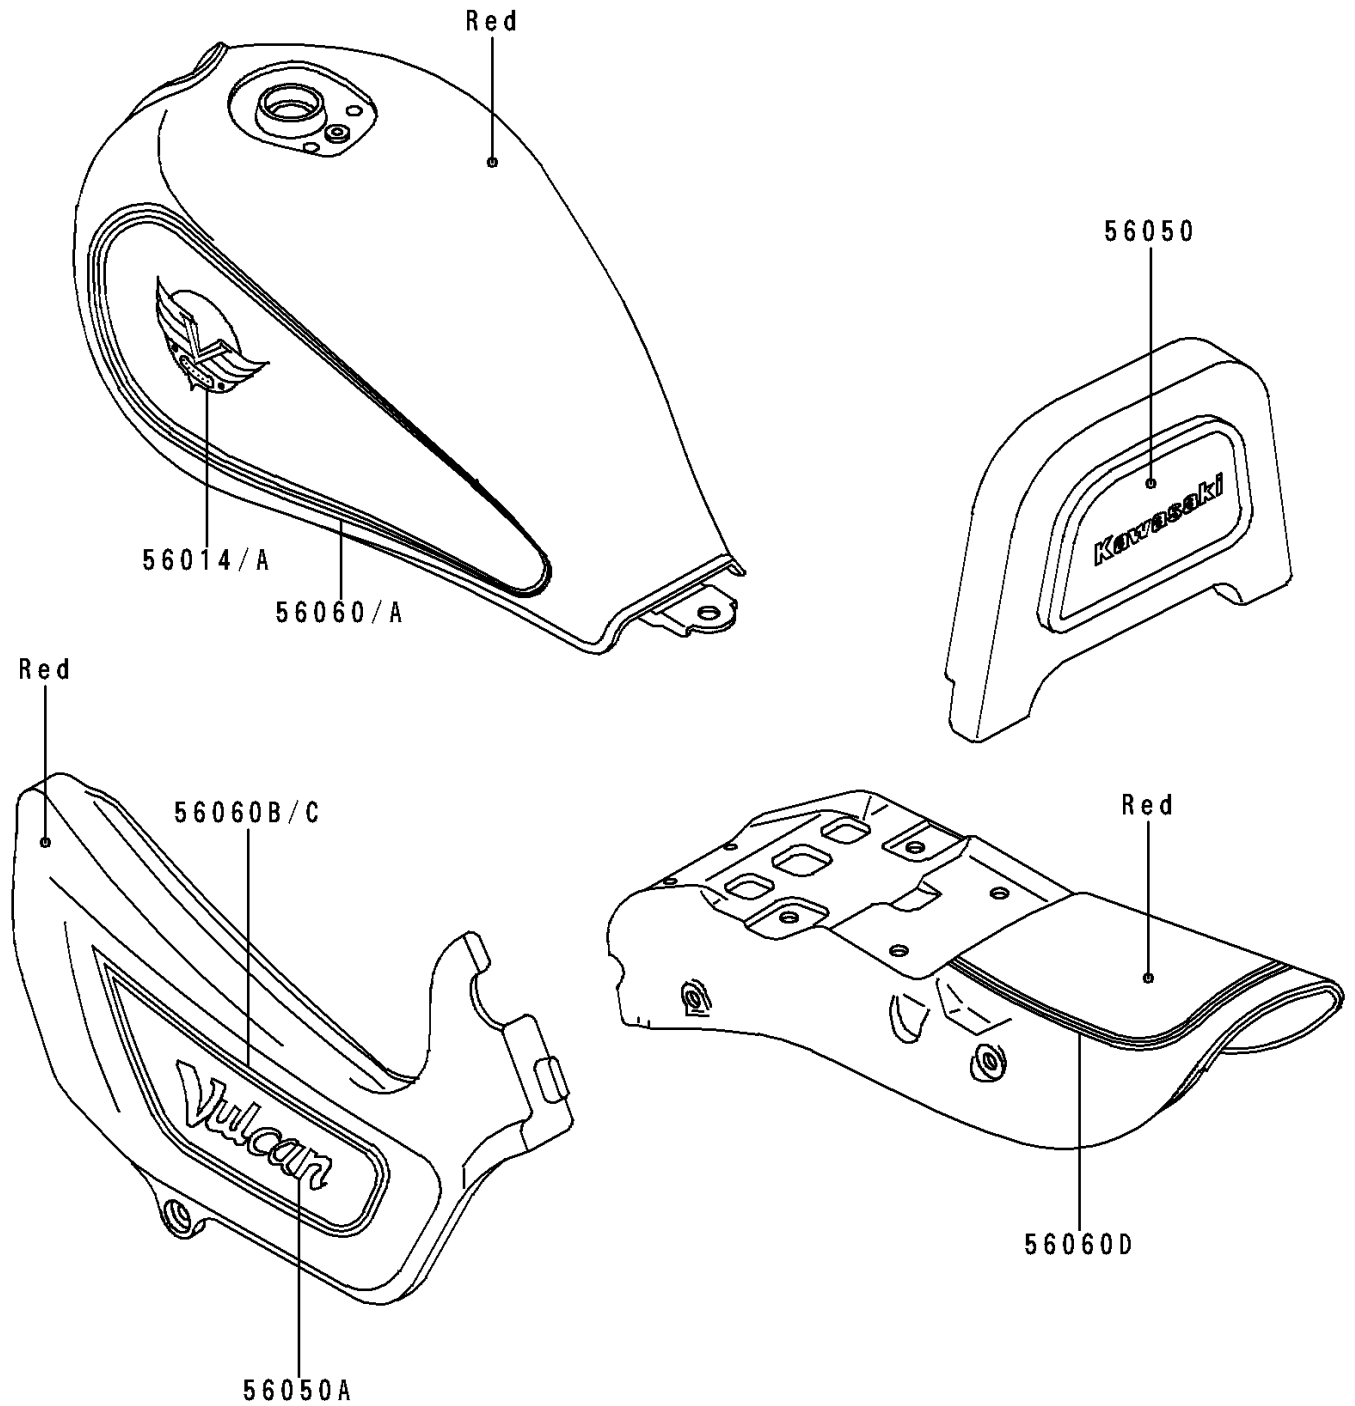

# 1993 Vulcan 500

## PARTS DIAGRAM

Decals(EN500-A4)(Red/Gray)

F2861D

## PARTS LIST

Decals(EN500-A4)(Red/Gray)

**ITEM NAME**

**PART NUMBER**

**QUANTITY**

---