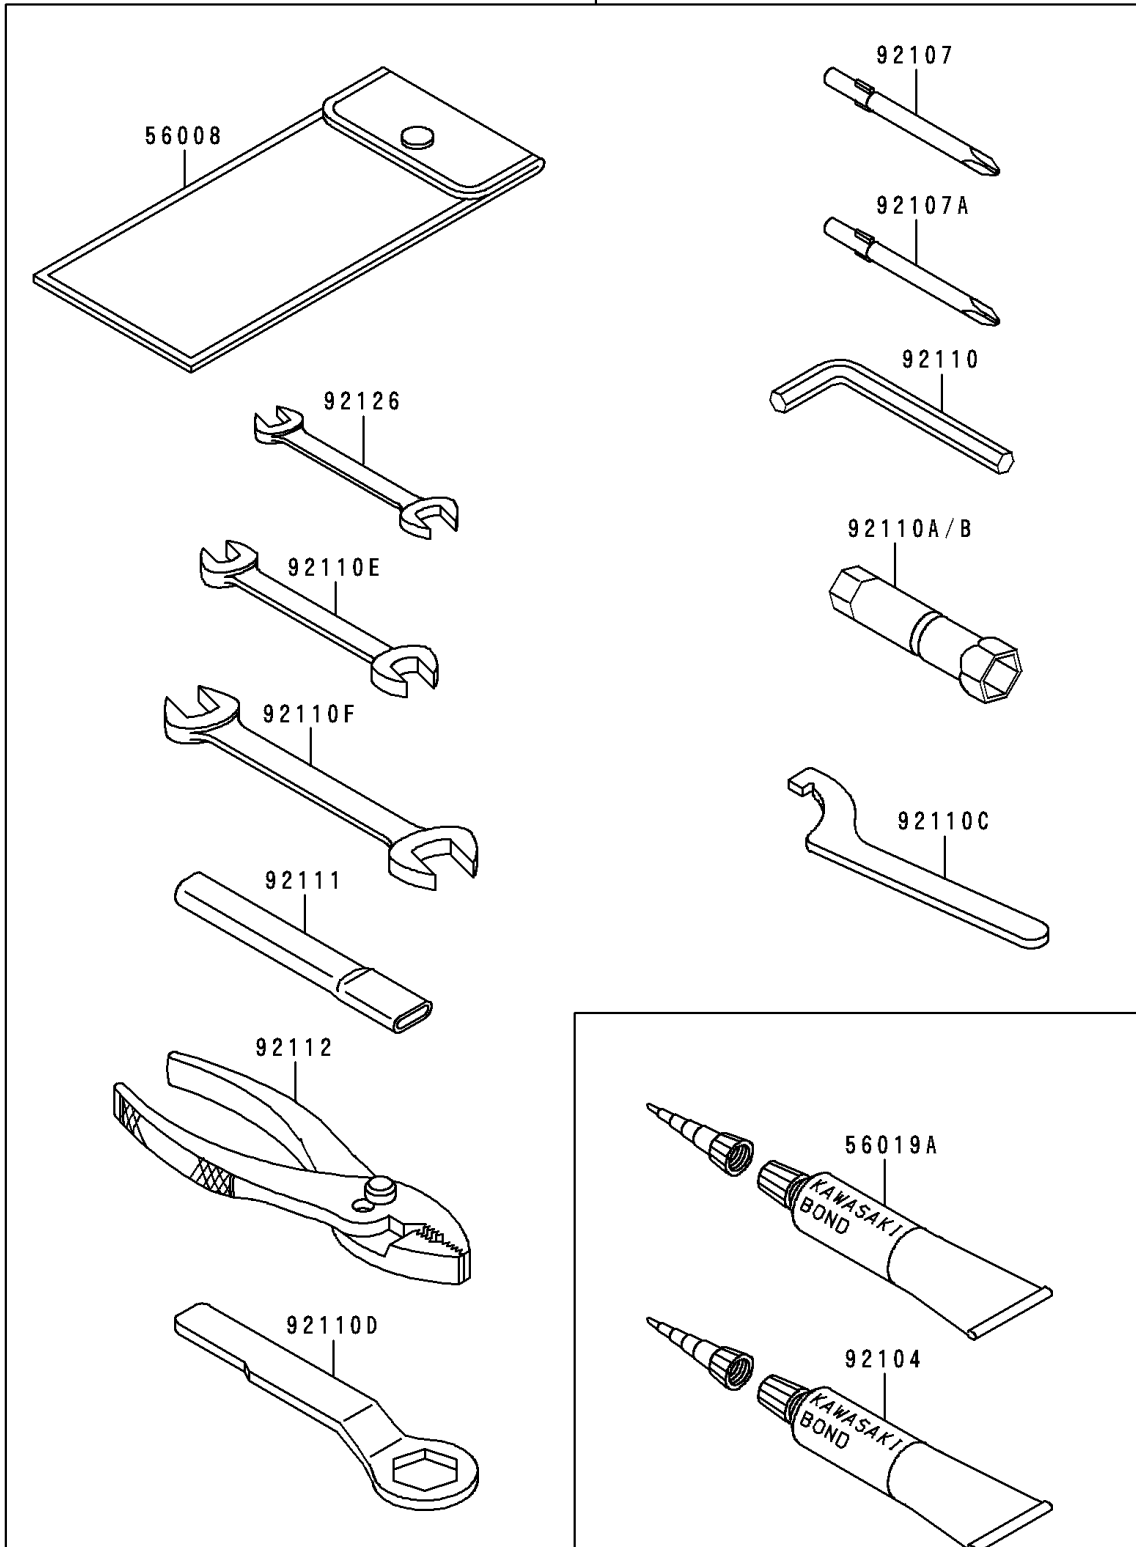

1990 Vulcan 500

PARTS DIAGRAM

Owner's Tools

56007/A

F2810

1990 Vulcan 500

PARTS LIST

Owner's Tools

ITEM NAME

PART NUMBER

QUANTITY
