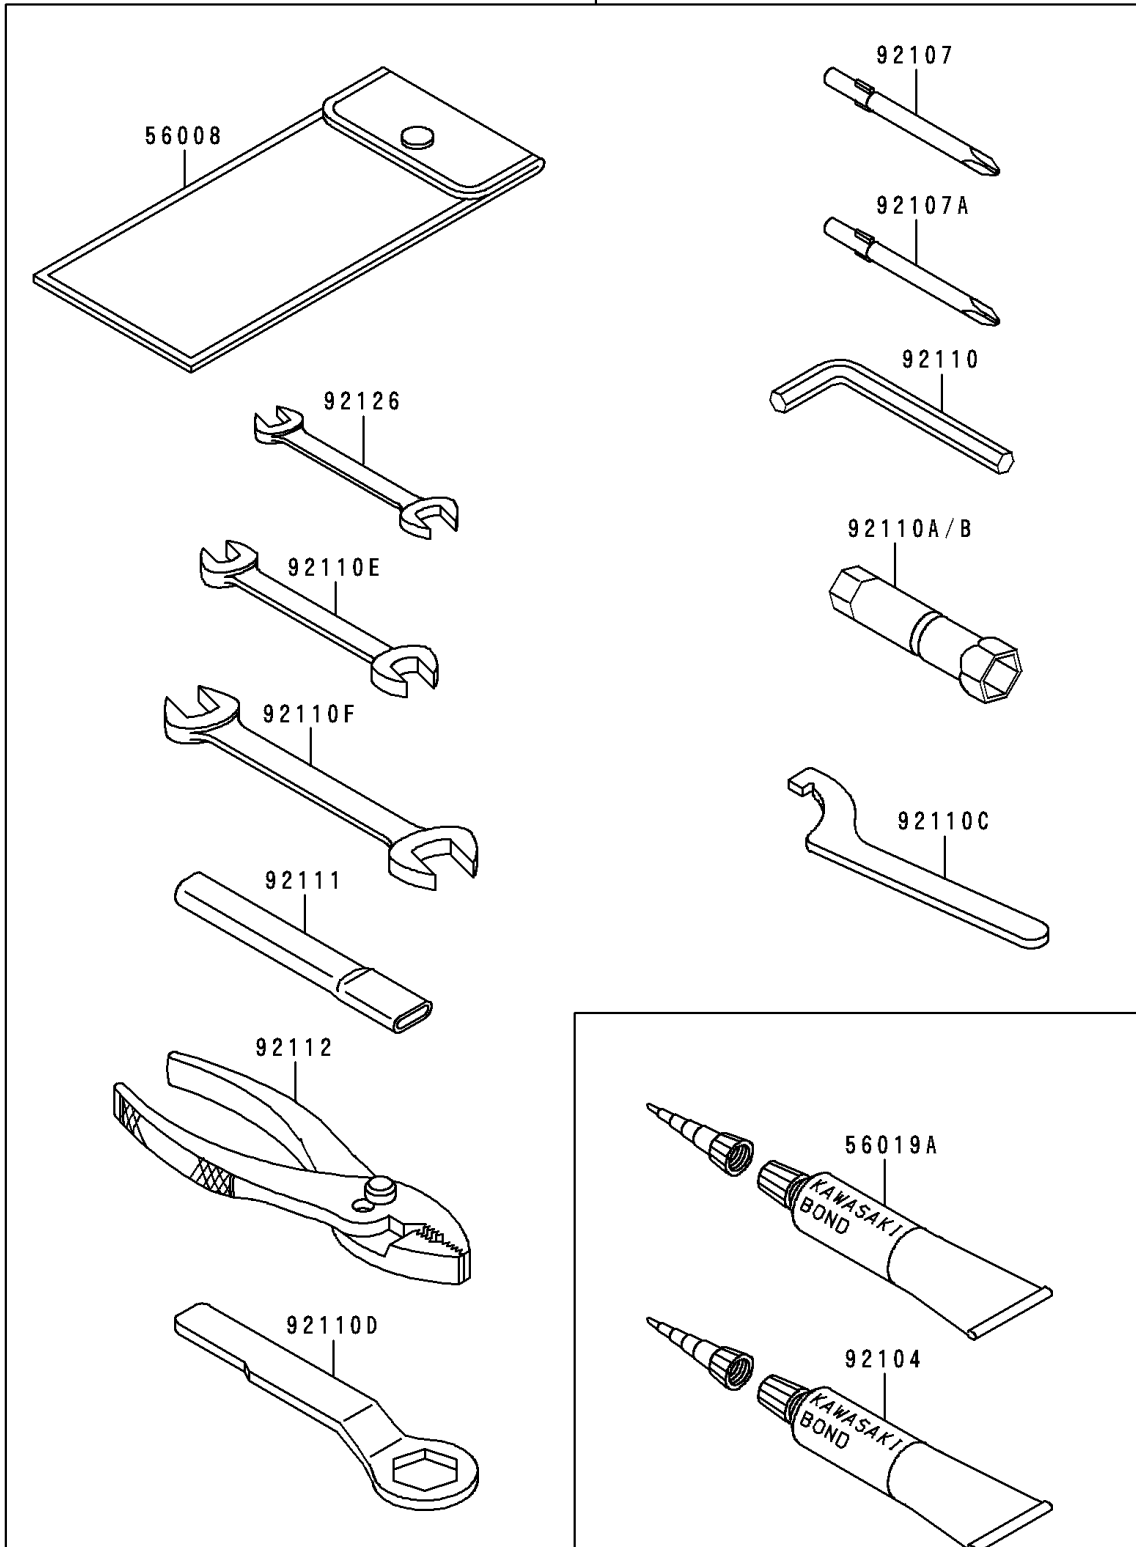

1994 Vulcan 500

PARTS DIAGRAM

Owner's Tools

56007/A

F2810

1994 Vulcan 500

PARTS LIST

Owner's Tools

ITEM NAME

PART NUMBER

QUANTITY
