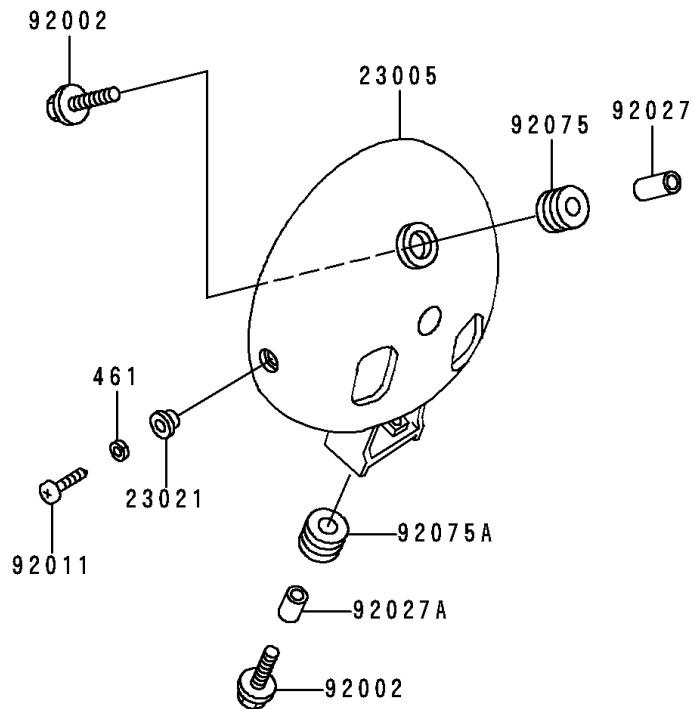

1994 Vulcan 500

PARTS DIAGRAM

Headlight

F2710

1994 Vulcan 500

PARTS LIST

Headlight

ITEM NAME

PART NUMBER

QUANTITY
