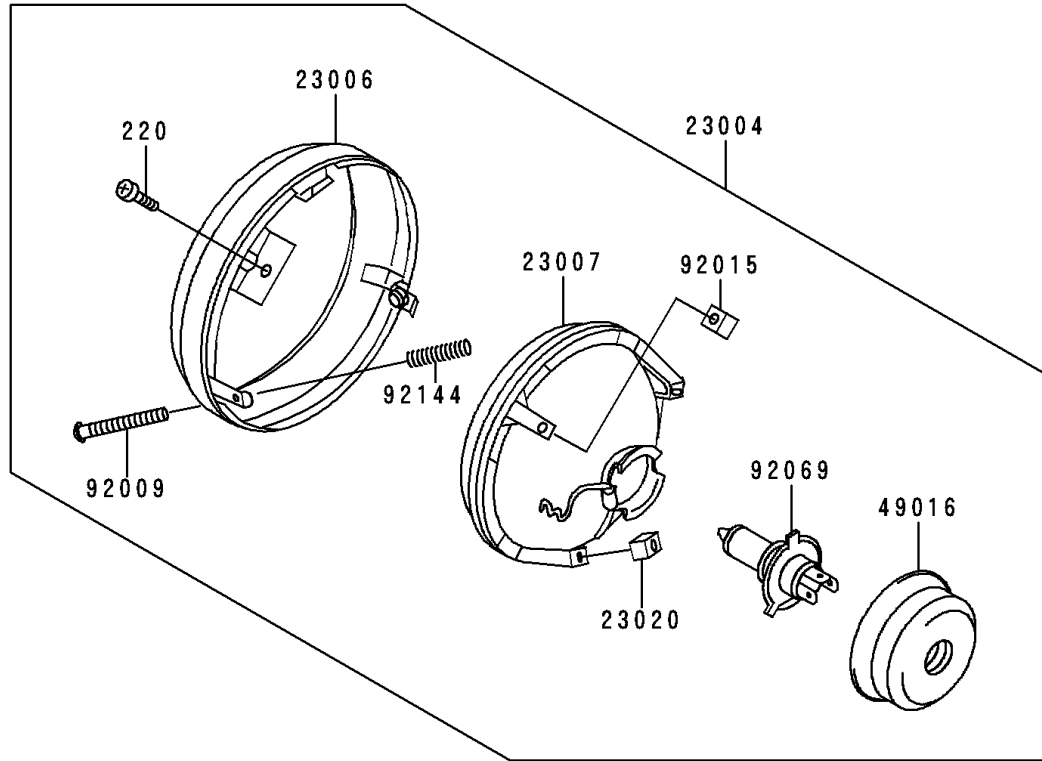

1994 Vulcan 500

PARTS DIAGRAM

Headlight

F2710

1994 Vulcan 500

PARTS LIST

Headlight

ITEM NAME

PART NUMBER

QUANTITY
