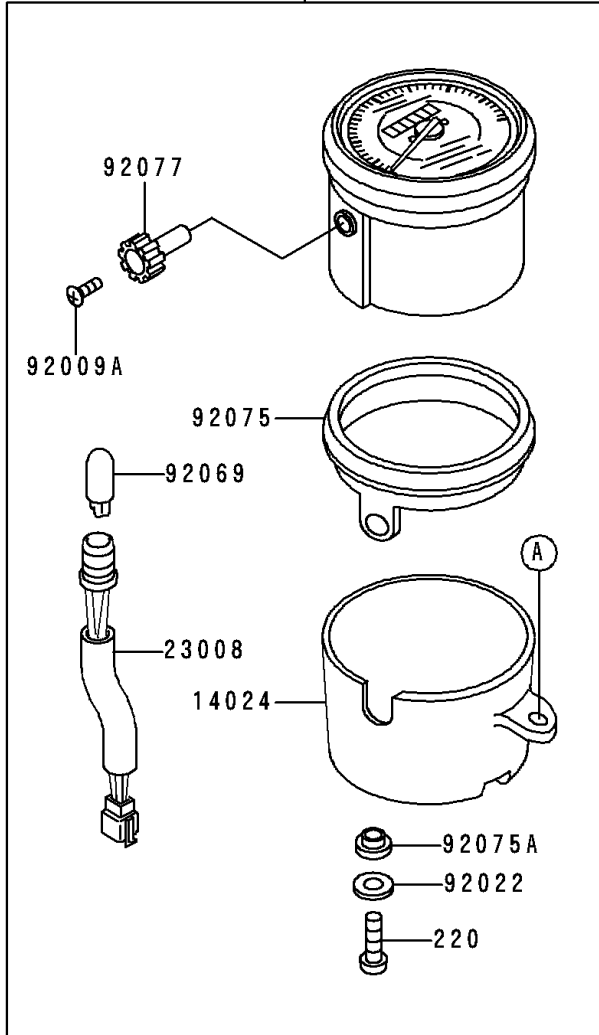

1991 Vulcan 500

PARTS DIAGRAM

Meters

F2530

25001/A

23016

1991 Vulcan 500

PARTS LIST

Meters

ITEM NAME

PART NUMBER

QUANTITY
