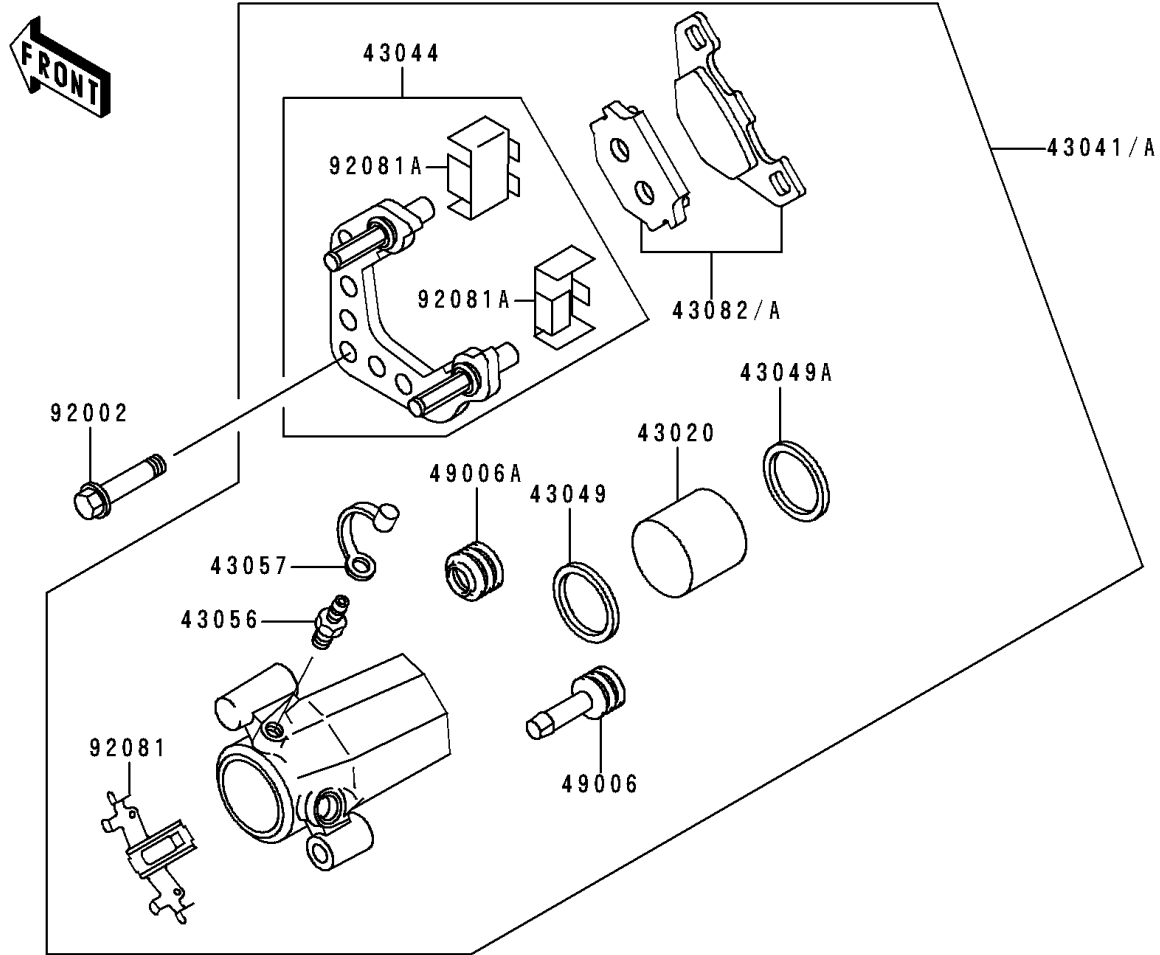

1990 Vulcan 500

PARTS DIAGRAM

Front Brake

F2292

1990 Vulcan 500

PARTS LIST

Front Brake

ITEM NAME

PART NUMBER

QUANTITY
