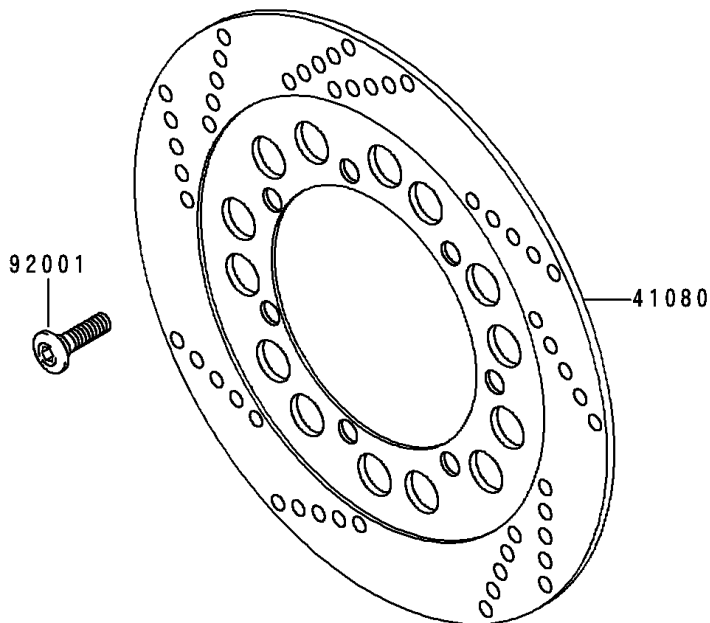

1990 Vulcan 500

PARTS DIAGRAM

Front Brake

F2292

1990 Vulcan 500

PARTS LIST

Front Brake

ITEM NAME

PART NUMBER

QUANTITY
