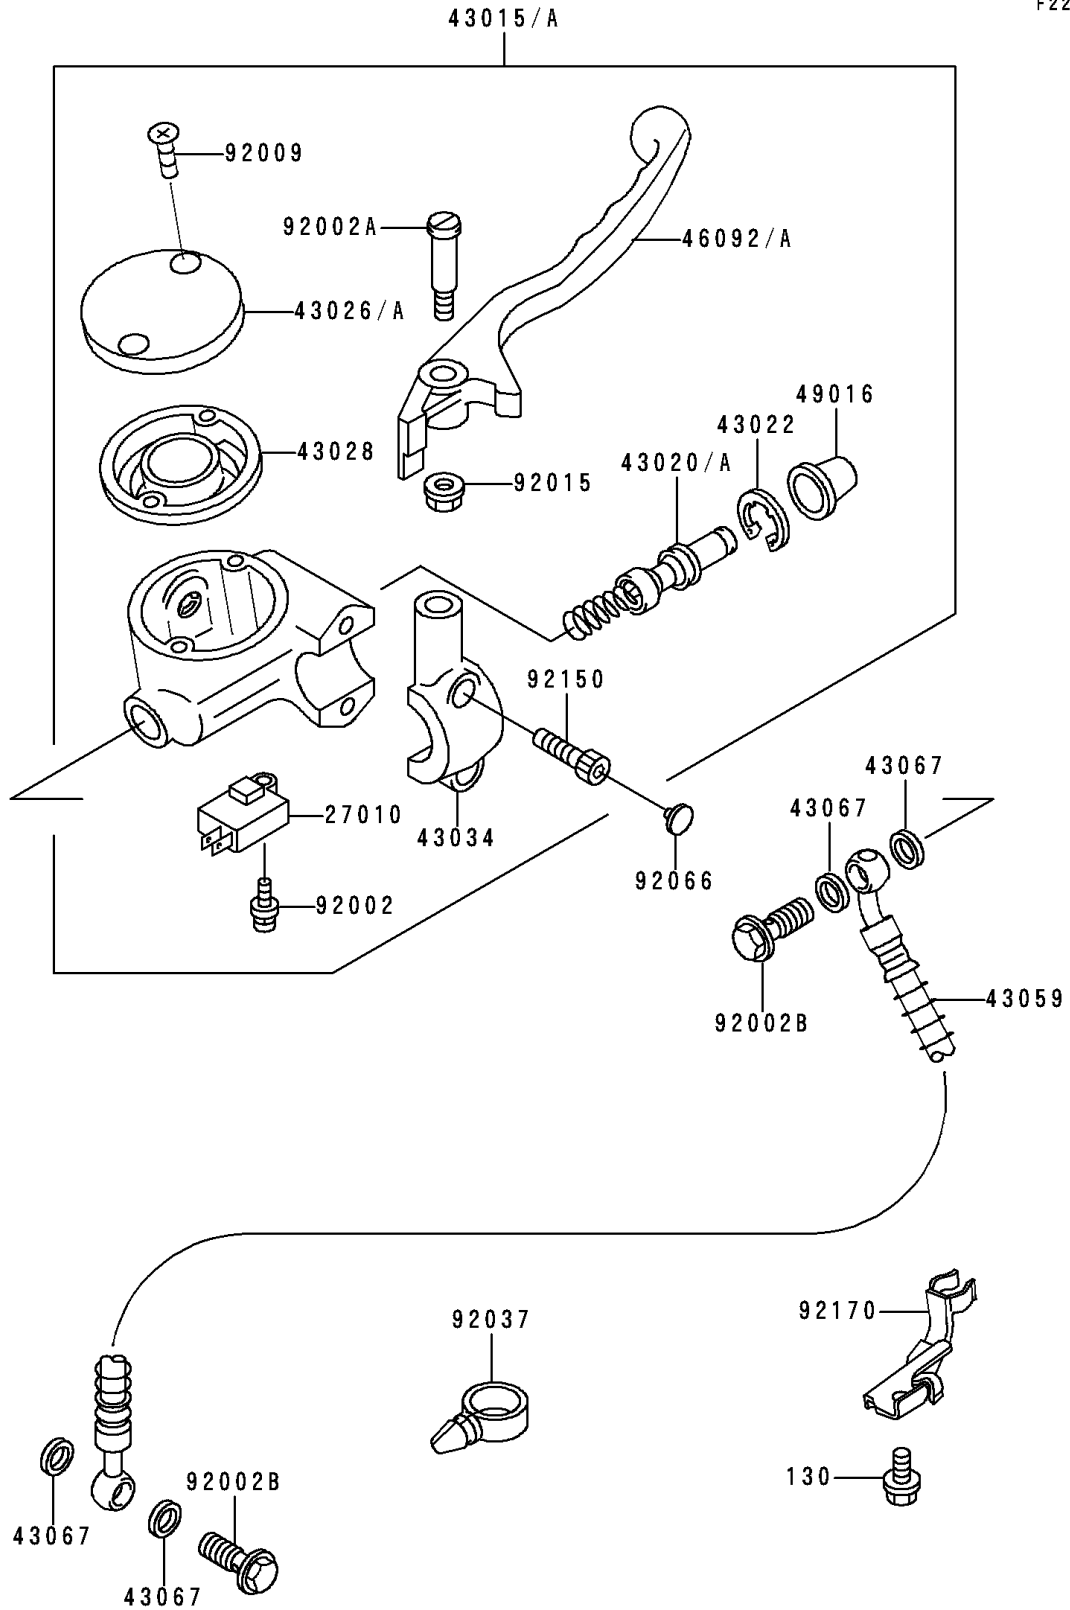

1990 Vulcan 500

PARTS DIAGRAM

Front Master Cylinder

F2291

1990 Vulcan 500

PARTS LIST

Front Master Cylinder

ITEM NAME

PART NUMBER

QUANTITY
