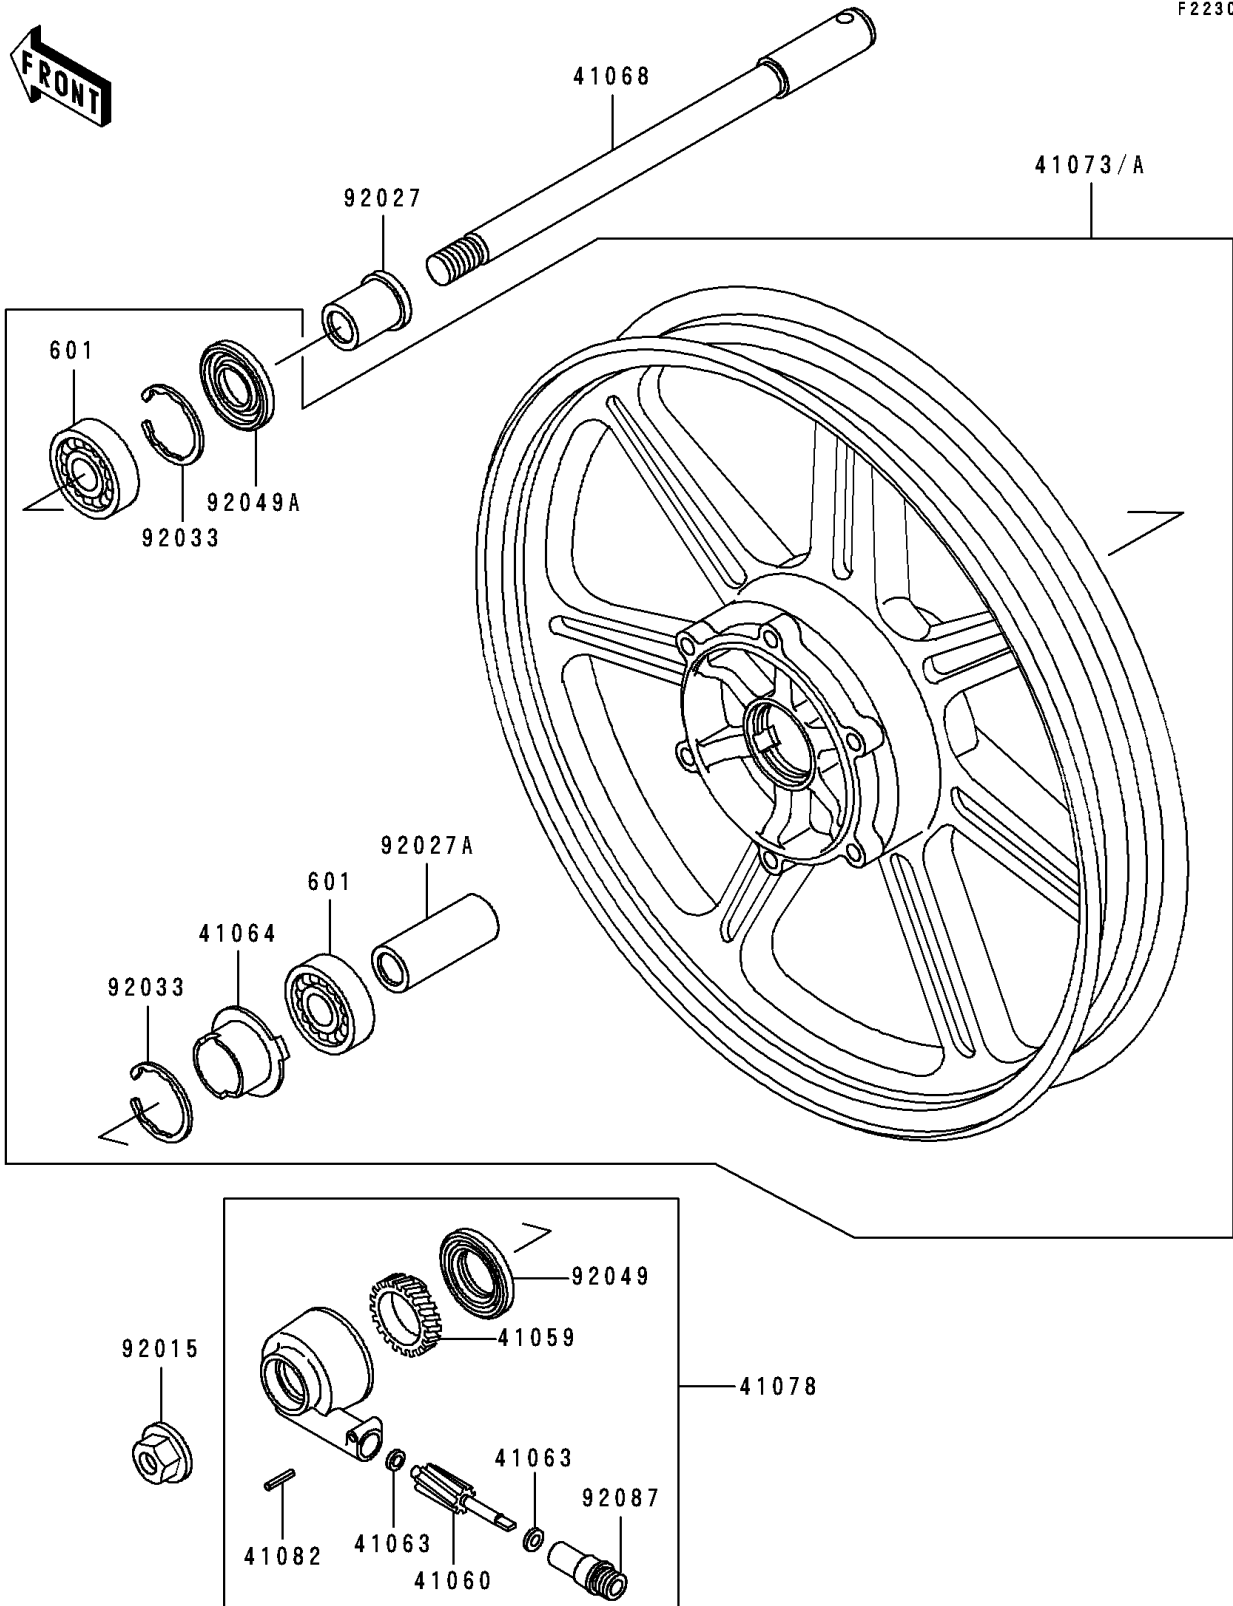

1994 Vulcan 500

PARTS DIAGRAM

Front Wheel

F2230

1994 Vulcan 500

PARTS LIST

Front Wheel

ITEM NAME

PART NUMBER

QUANTITY
