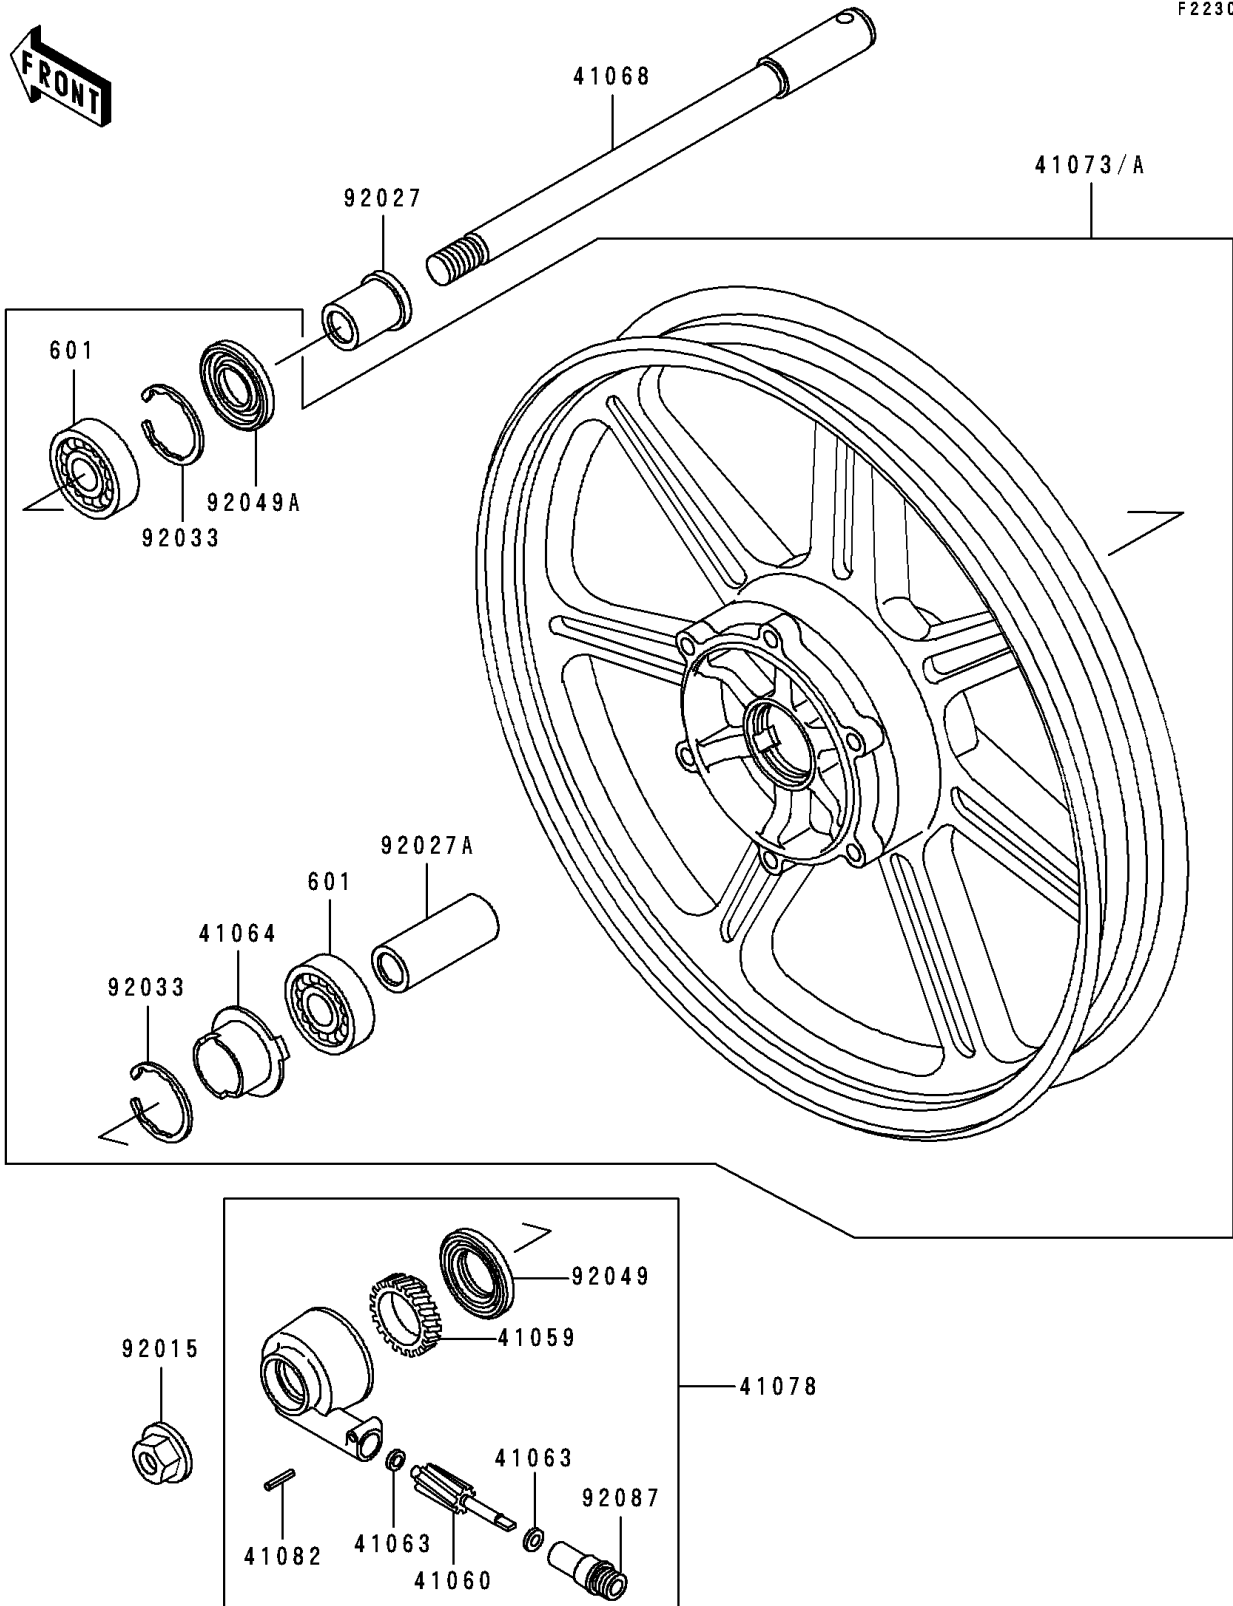

1990 Vulcan 500

PARTS DIAGRAM

Front Wheel

F2230

1990 Vulcan 500

PARTS LIST

Front Wheel

ITEM NAME

PART NUMBER

QUANTITY
