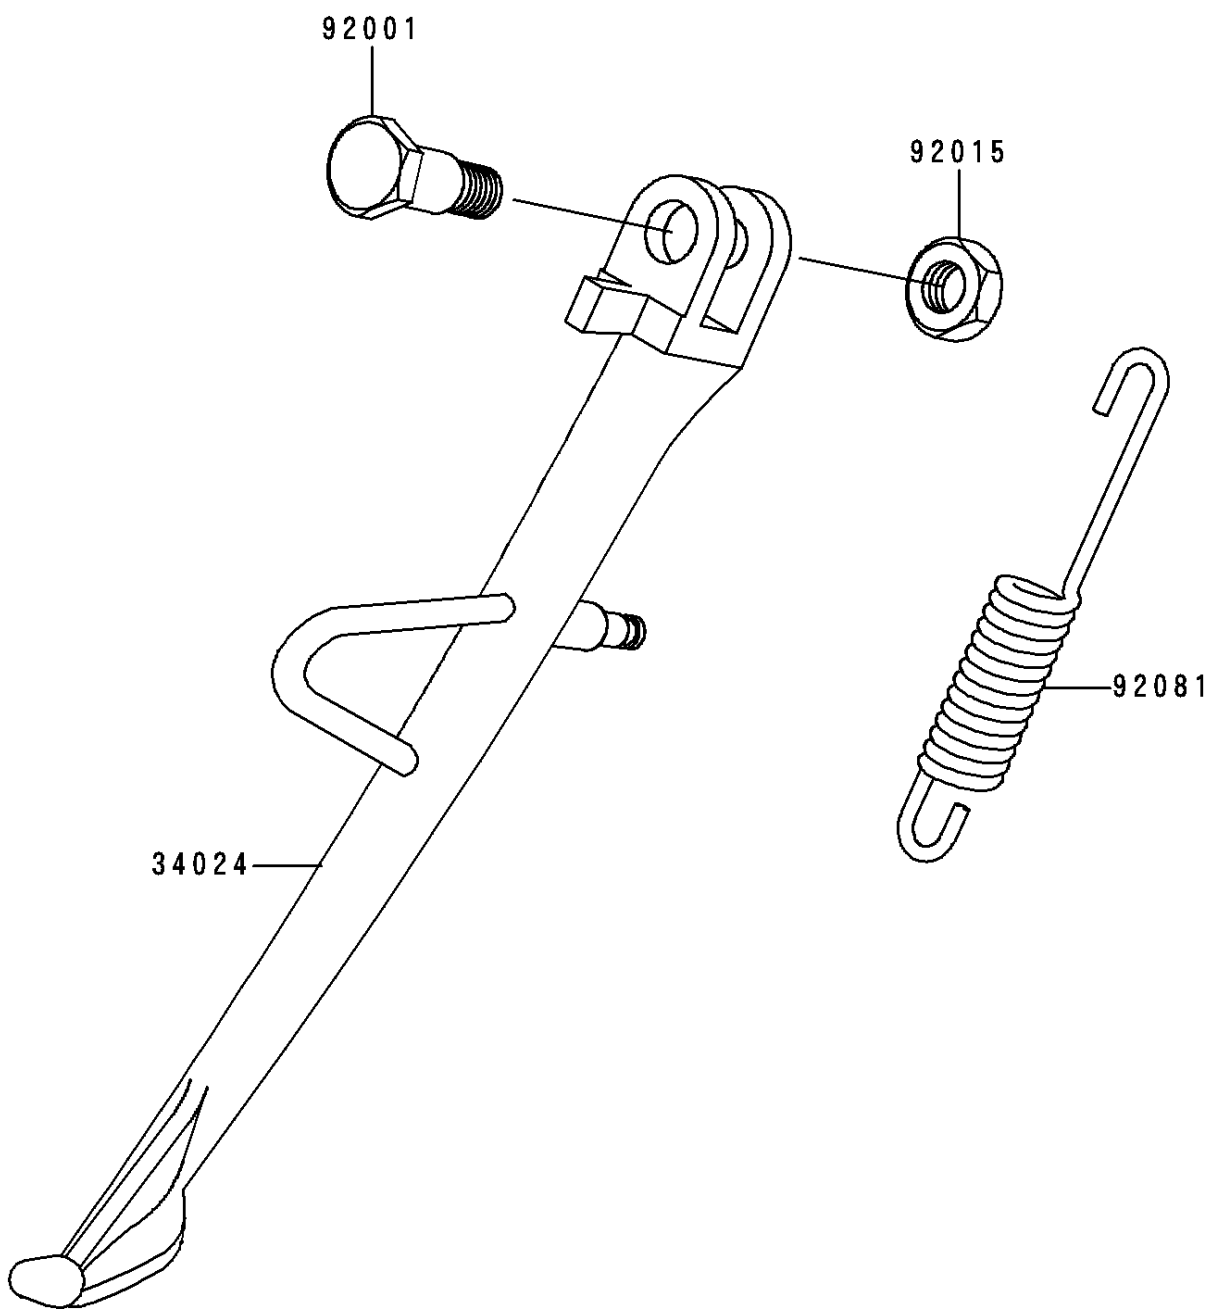

1993 Vulcan 500

PARTS DIAGRAM

Stands

1993 Vulcan 500

PARTS LIST

Stands

ITEM NAME	PART NUMBER	QUANTITY
STAND-SIDE (Ref # 34024)	34024-1220	1
BOLT,SIDE STAND,BLACK (Ref # 92001)	92001-1543	1
NUT,LOCK,10MM,BLACK (Ref # 92015)	92015-1188	1
SPRING,SIDE STAND (Ref # 92081)	92081-1727	1