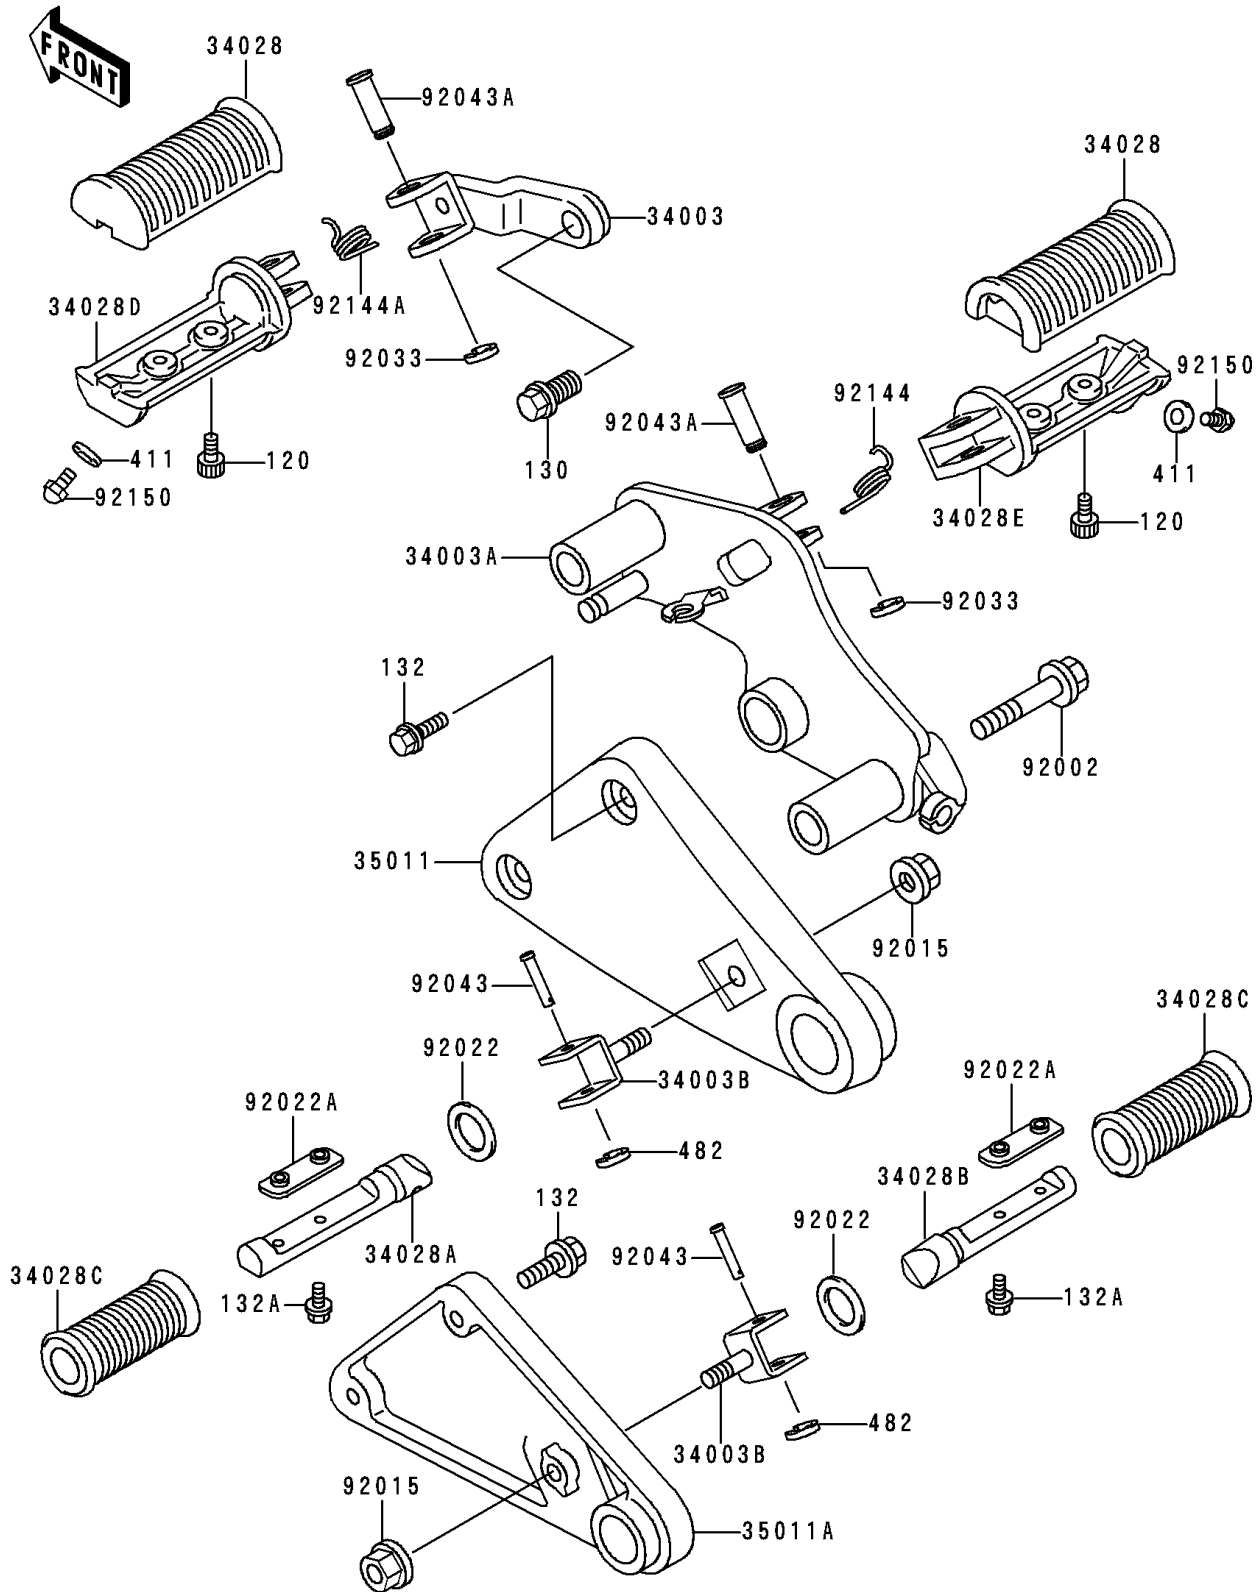

1990 Vulcan 500

PARTS DIAGRAM

Footrests

F2160

1990 Vulcan 500

PARTS LIST

Footrests

ITEM NAME

PART NUMBER

QUANTITY
