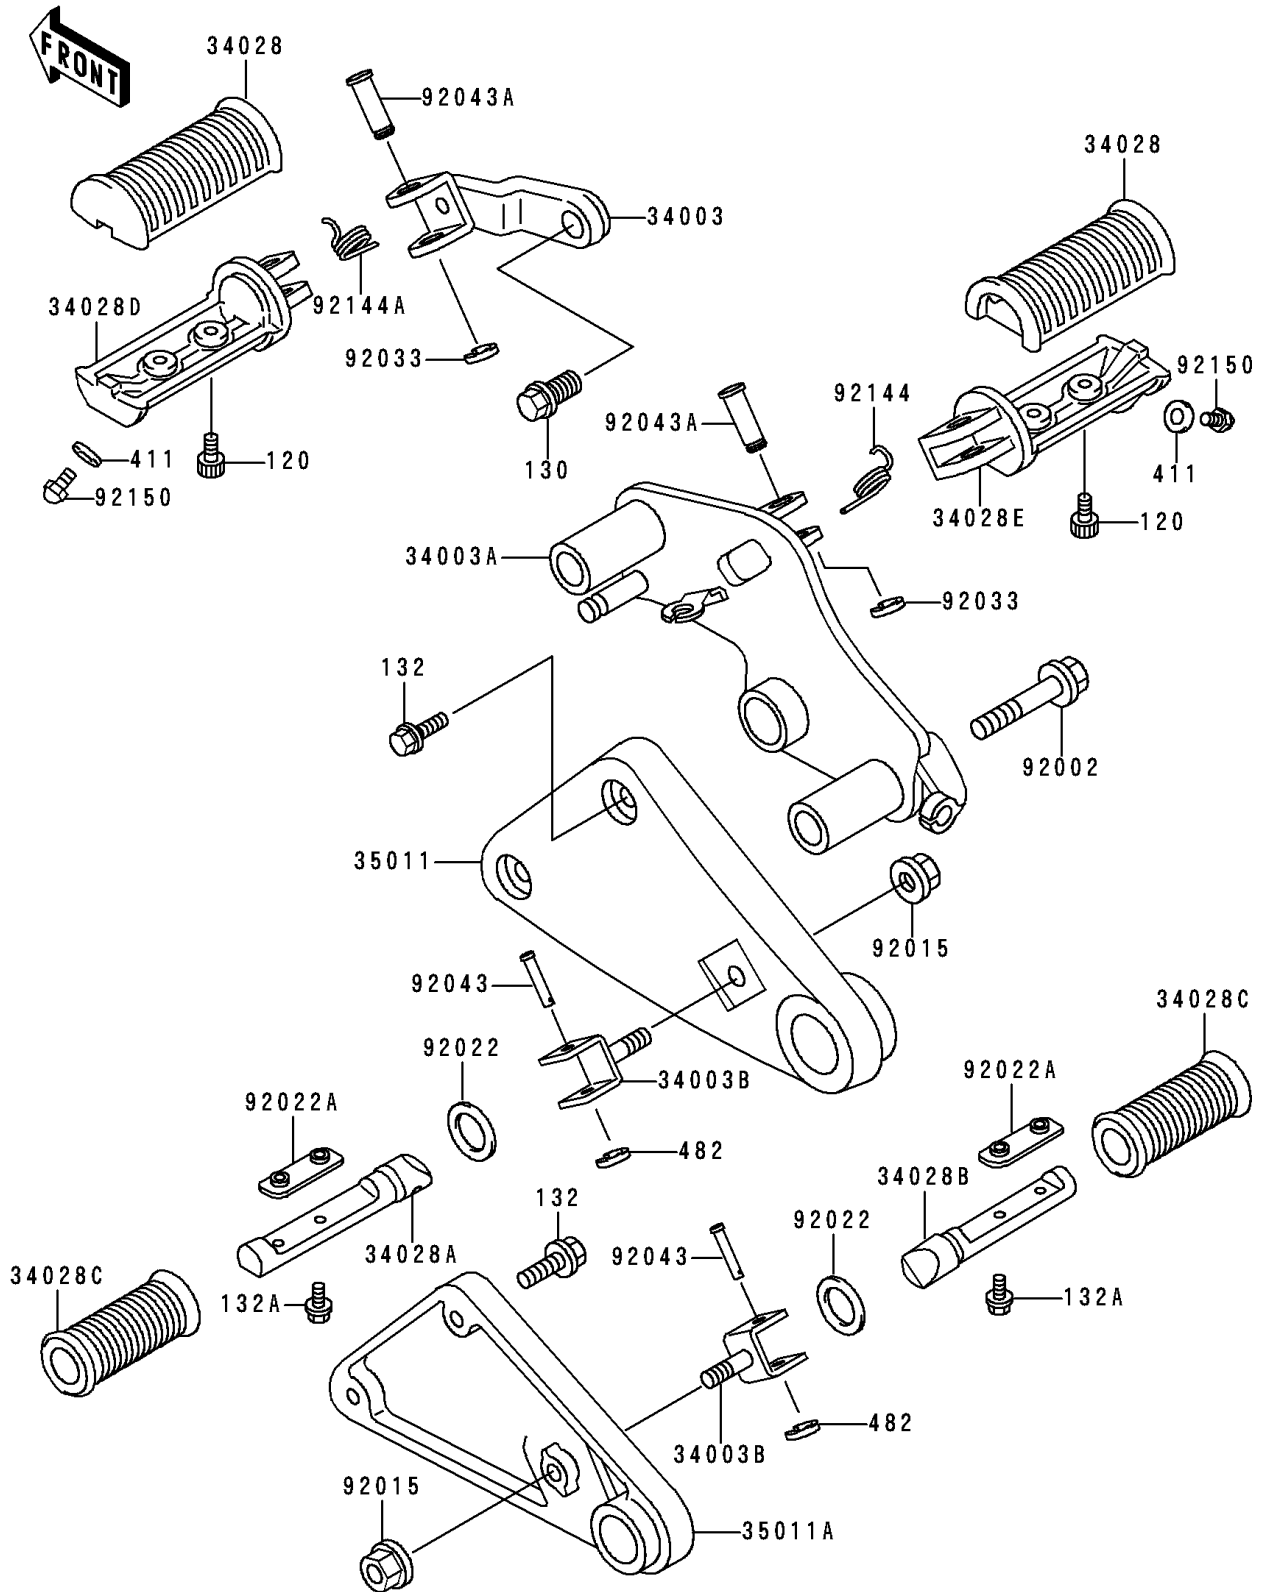

1993 Vulcan 500

PARTS DIAGRAM

Footrests

F2160

1993 Vulcan 500

PARTS LIST

Footrests

ITEM NAME

PART NUMBER

QUANTITY
