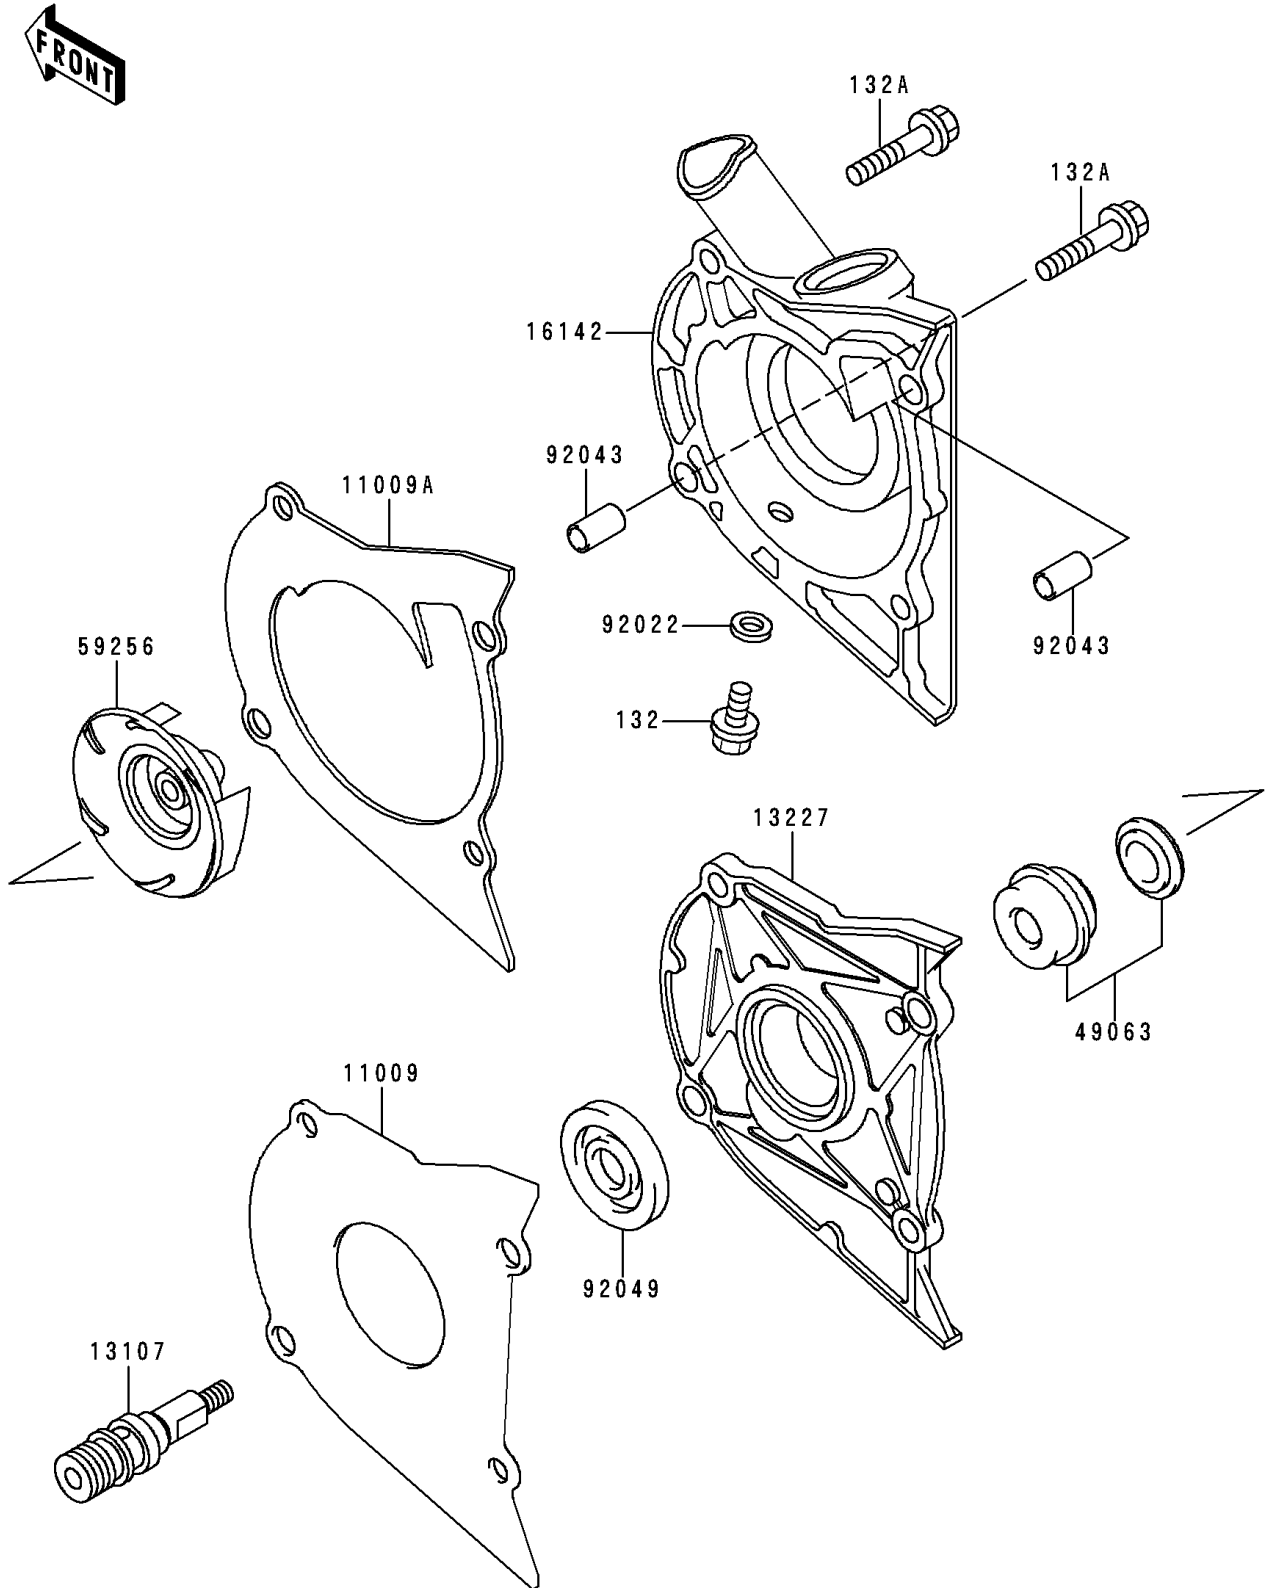

1994 Vulcan 500

PARTS DIAGRAM

Water Pump

E3031

1994 Vulcan 500

PARTS LIST

Water Pump

ITEM NAME

PART NUMBER

QUANTITY
