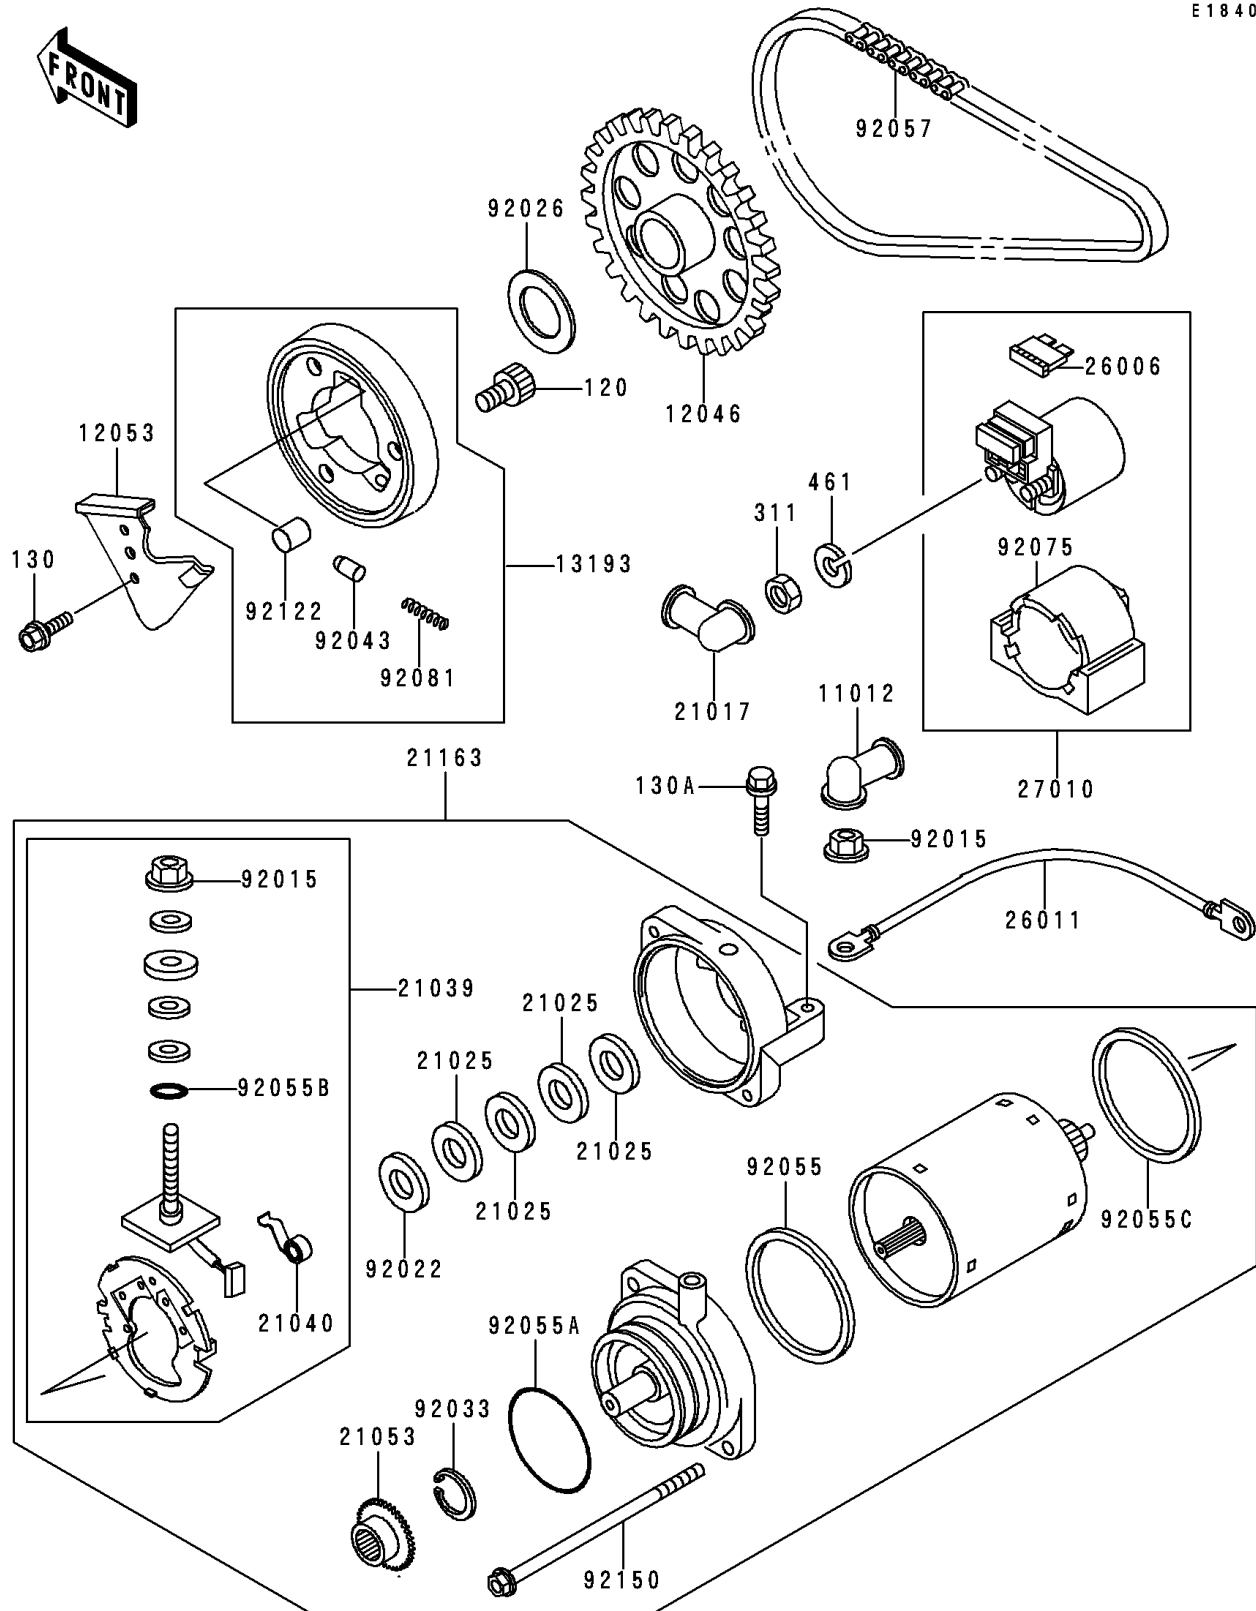

1993 Vulcan 500

PARTS DIAGRAM

Starter Motor

E1840

1993 Vulcan 500

PARTS LIST

Starter Motor

Kawasaki

Let the Good Times Roll®

ITEM NAME

PART NUMBER

QUANTITY
