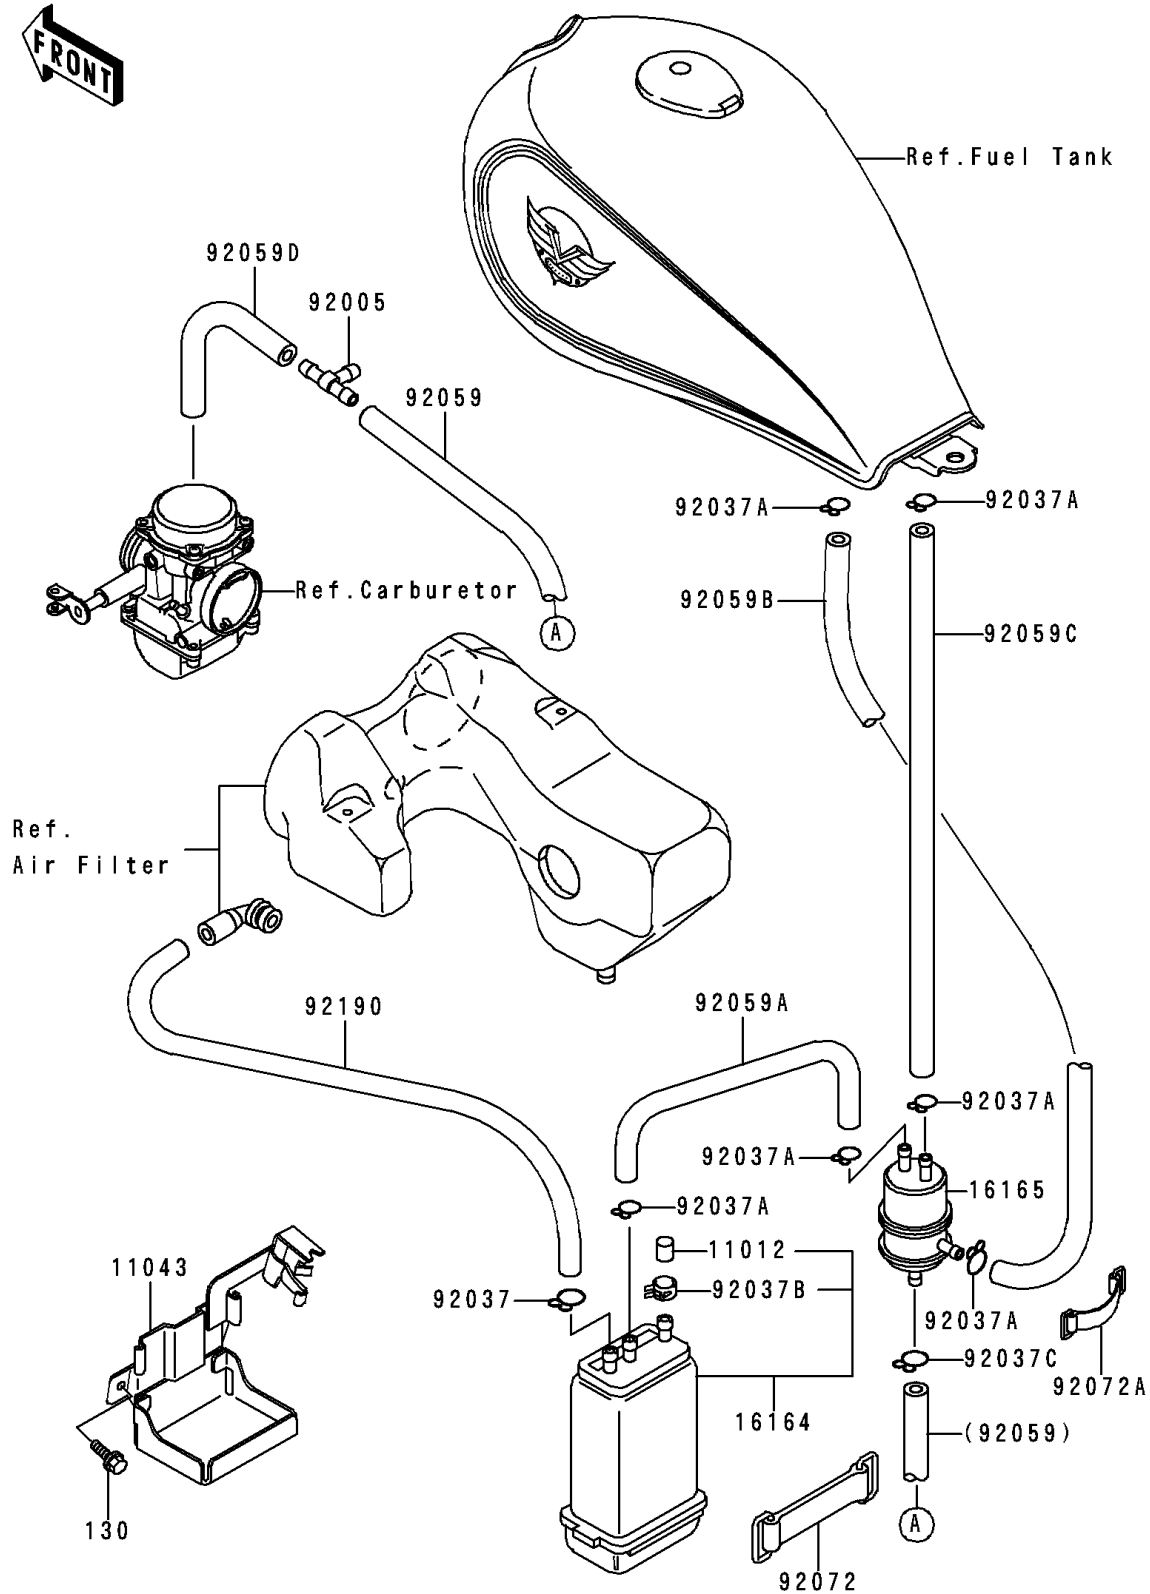

1994 Vulcan 500

PARTS DIAGRAM

Fuel Evaporative System

E1650

1994 Vulcan 500

PARTS LIST

Fuel Evaporative System

ITEM NAME

PART NUMBER

QUANTITY
