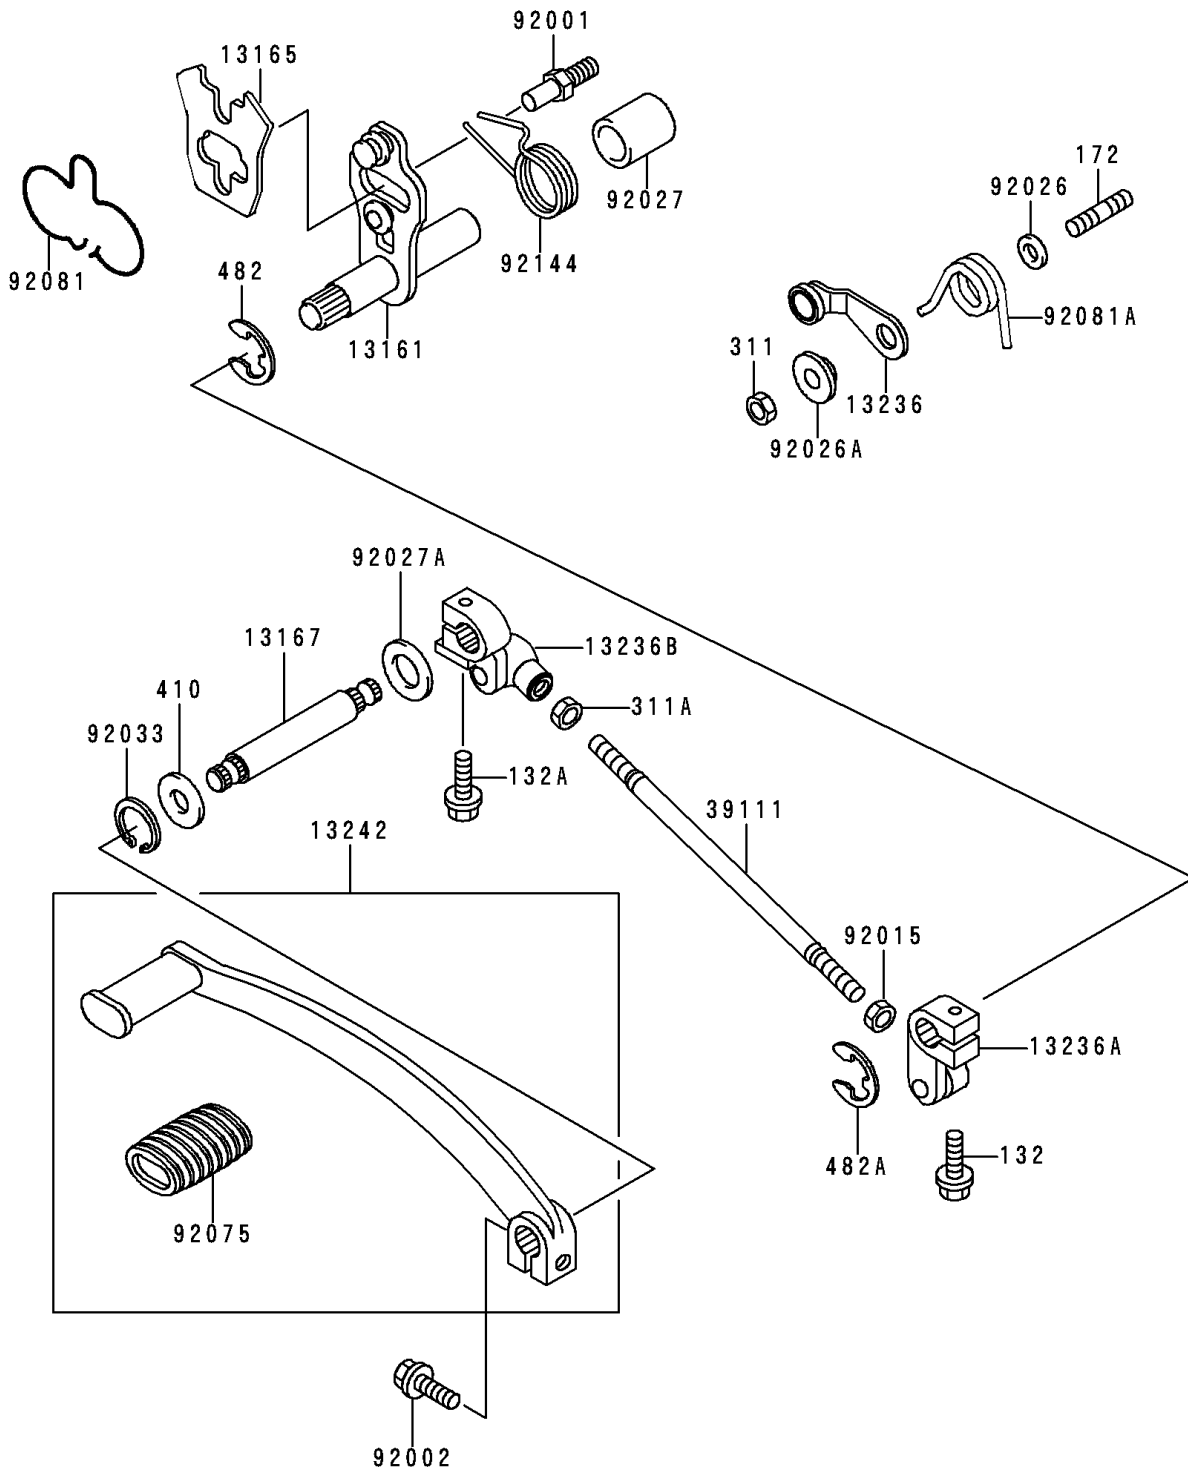

1994 Vulcan 500

PARTS DIAGRAM

Gear Change Mechanism

E1370

1994 Vulcan 500

PARTS LIST

Gear Change Mechanism

ITEM NAME

PART NUMBER

QUANTITY
