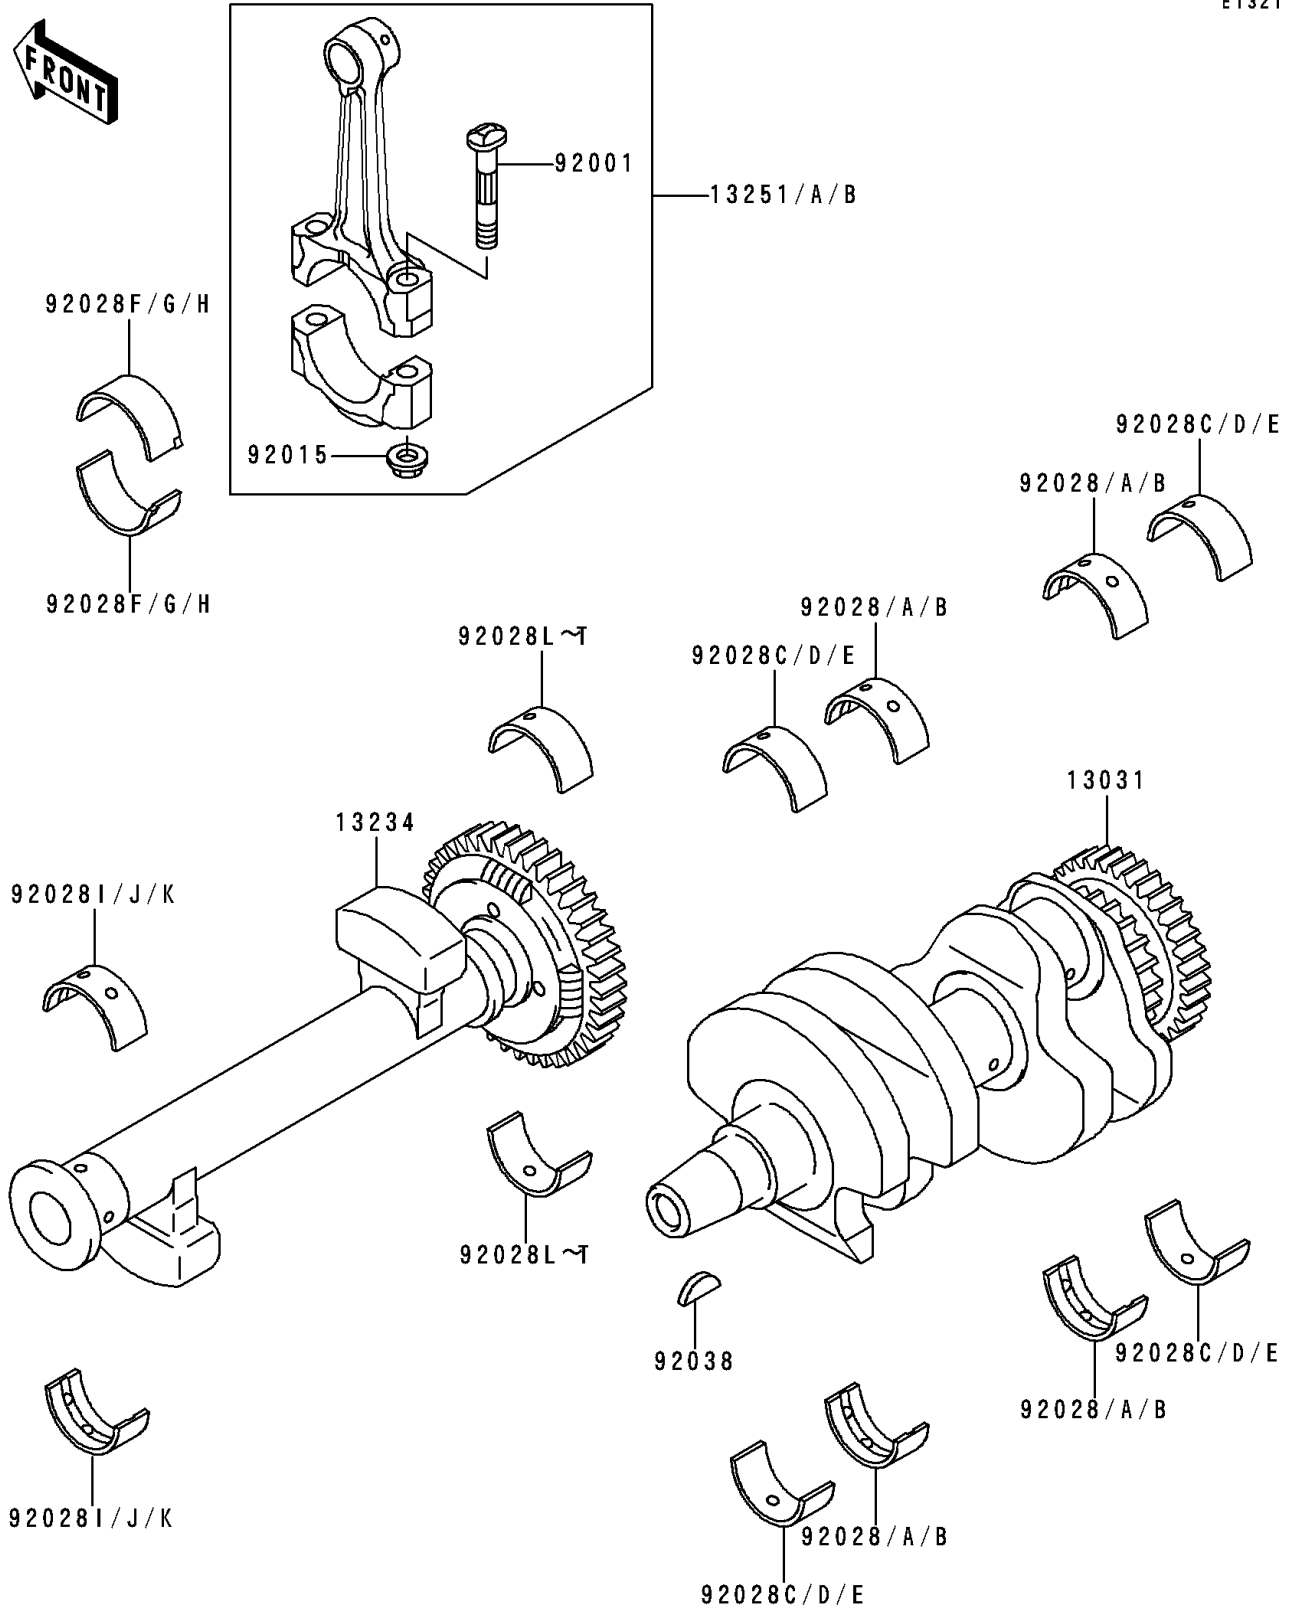

1994 Vulcan 500

PARTS DIAGRAM

Crankshaft

E1321

1994 Vulcan 500

PARTS LIST

Crankshaft

ITEM NAME

PART NUMBER

QUANTITY
