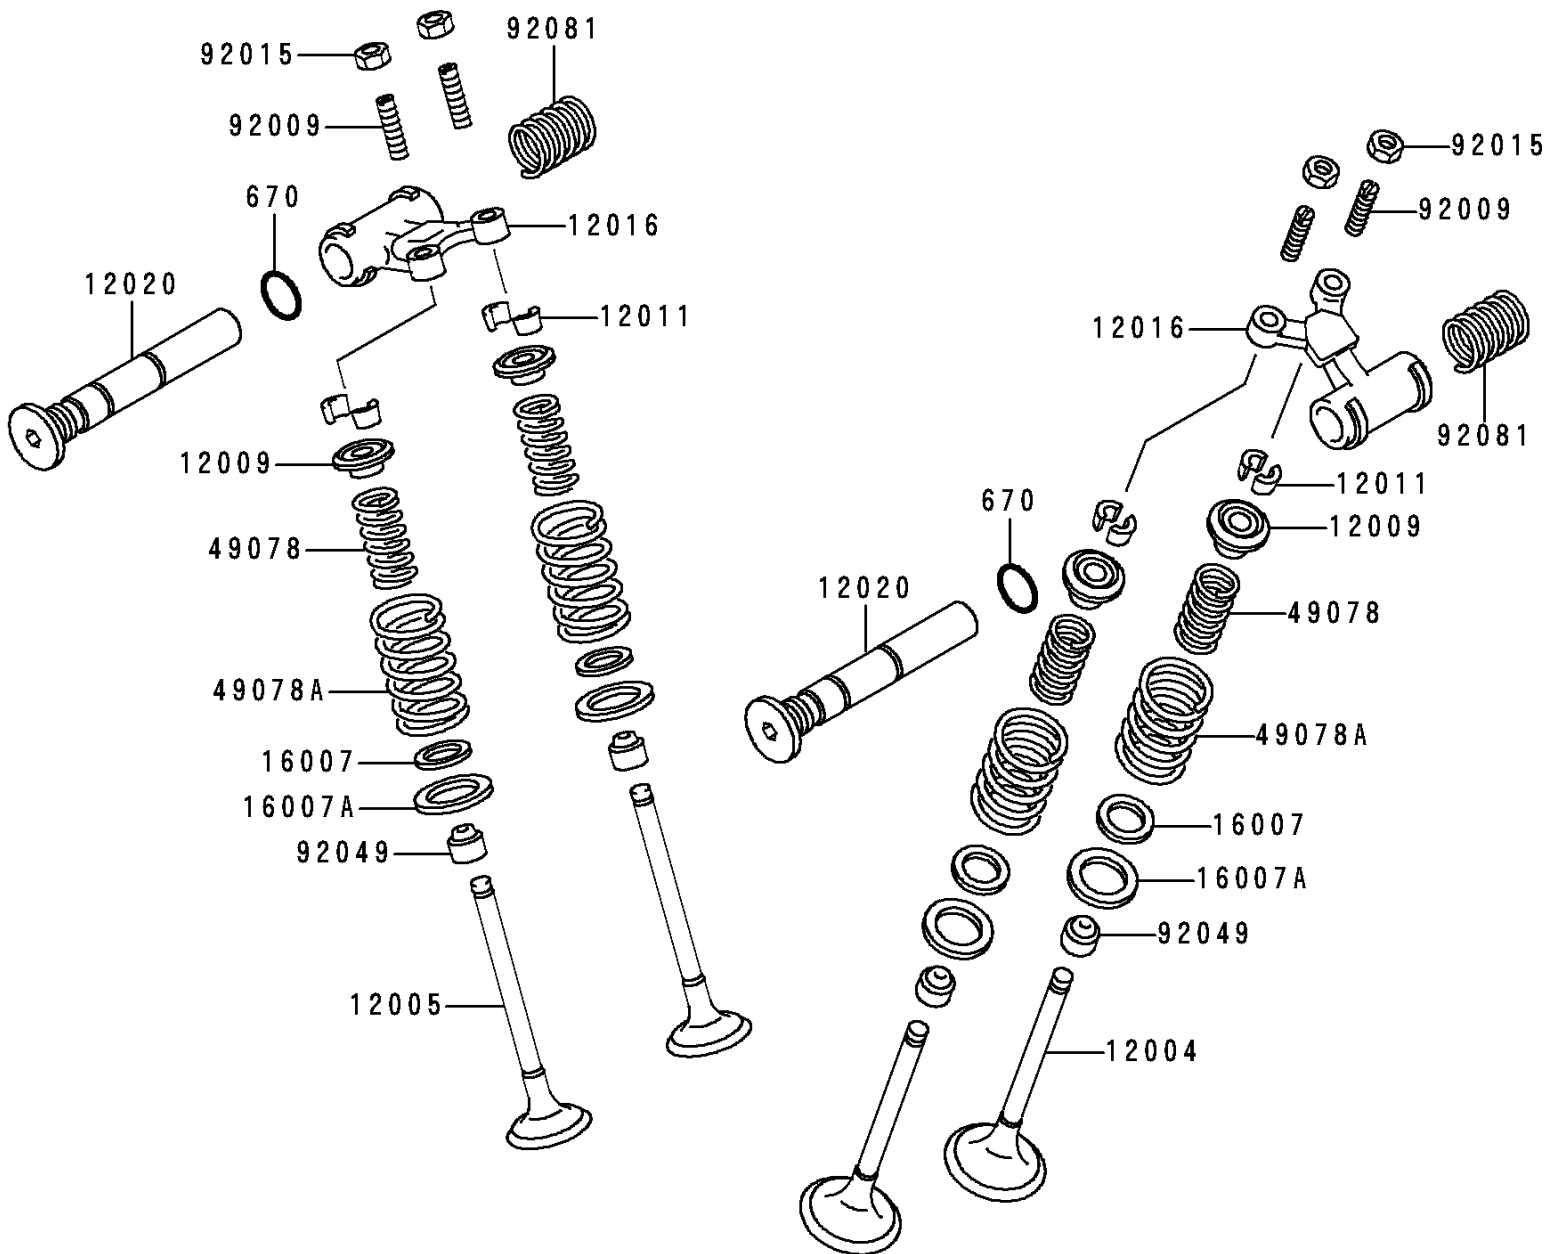

1990 Vulcan 500

PARTS DIAGRAM

Rocker Arms/Valves

E1210

1990 Vulcan 500

PARTS LIST

Rocker Arms/Valves

Kawasaki

Let the Good Times Roll®

ITEM NAME

PART NUMBER

QUANTITY
