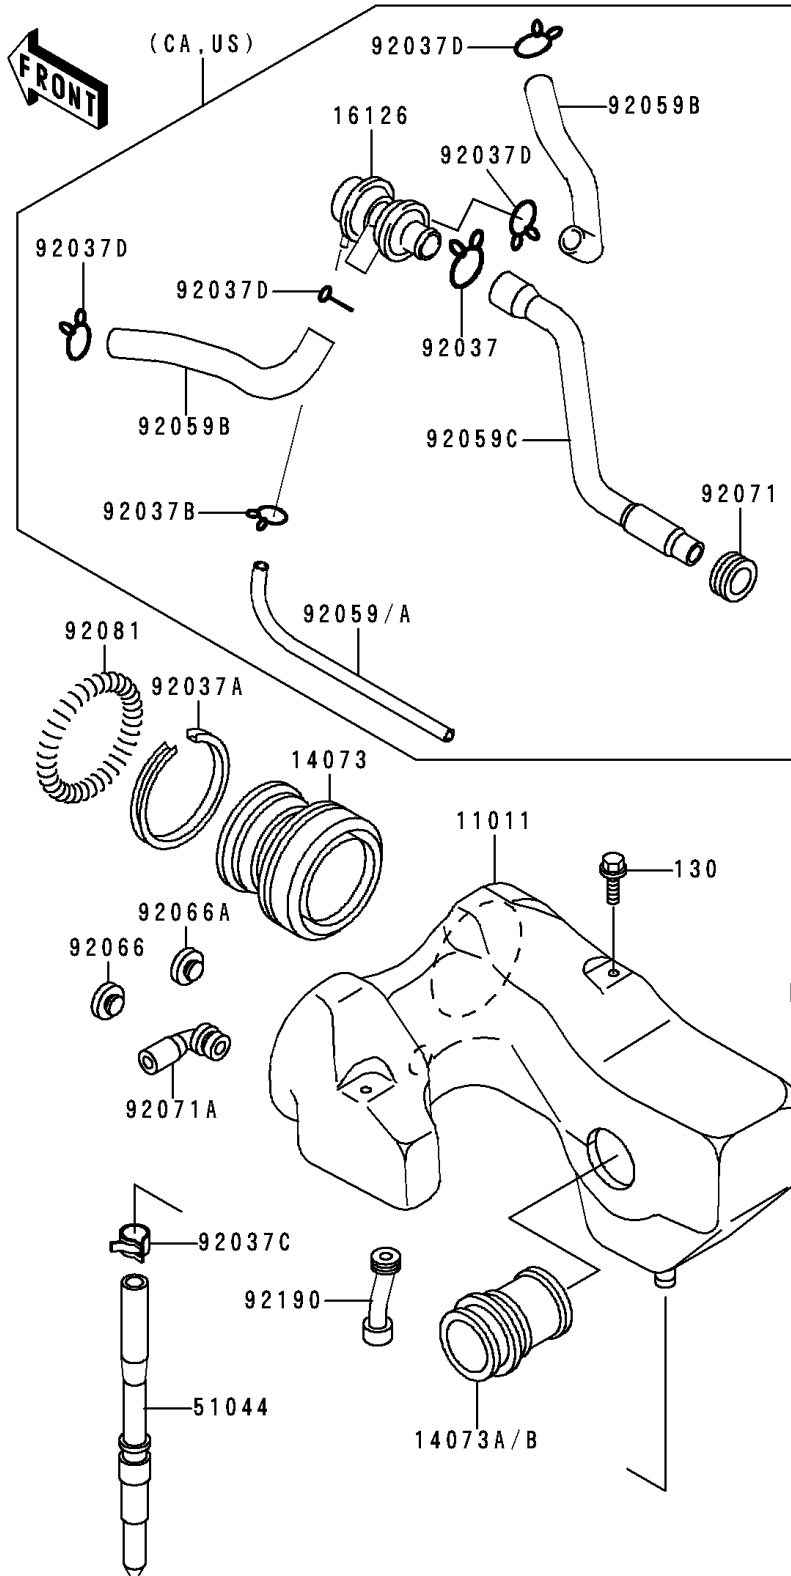

## PARTS DIAGRAM

### Air Cleaner

E1130

For US spec, plug up the  
Filter Hole with the  
Rubber Plug

For CN spec, plug up the  
Filter Hole with the  
Rubber Plug

## PARTS LIST

### Air Cleaner

ITEM NAME	PART NUMBER	QUANTITY
BOLT-FLANGED (Ref # 130)	130D0610	2
BOLT-FLANGED (Ref # 130A)	130D0612	3
CASE-AIR FILTER (Ref # 11011)	11011-1331	1
CAP,AIR FILTER (Ref # 11012)	11012-1727	1
ELEMENT-AIR FILTER (Ref # 11013)	11013-1185	1
DUCT,CARBURETOR (Ref # 14073)	14073-1413	2
TUBE-ASSY,DRAIN (Ref # 51044)	51044-1084	1
CLAMP,69MM (Ref # 92037A)	92037-1631	2
CLAMP (Ref # 92037C)	92037-1861	1
SPRING,COIL,BLACK (Ref # 92081)	92081-1457	2
TUBE,BREATHER (Ref # 92190)	92190-1071	1
DUCT,AIR INTAKE (Ref # 14073A)	14073-1425	1
DUCT,AIR INTAKE (Ref # 14073B)	14073-1439	1
VALVE,AIR SWITCH (Ref # 16126)	16126-1014	1
CLAMP,TUBE (Ref # 92037)	92037-1076	1
CLAMP (Ref # 92037B)	92037-1712	1
CLAMP,TUBE (Ref # 92037D)	92037-213	4
TUBE,4X9X220 (Ref # 92059)	92059-1040	1
TUBE,4X9X290 (Ref # 92059A)	92059-1043	1
TUBE,AIR SWITCH VALVE (Ref # 92059B)	92059-1529	2
TUBE,AIR SWITCH VALVE (Ref # 92059C)	92059-1530	1
PLUG,17MM (Ref # 92066)	92066-1320	1
PLUG,25MM (Ref # 92066A)	92066-1321	1
GROMMET,AIR FILTER (Ref # 92071)	92071-1028	1
GROMMET,AIR FILTER (Ref # 92071A)	92071-1114	1