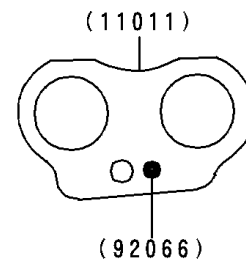

## PARTS DIAGRAM

### Air Cleaner

E1130

For US spec, plug up the  
Filter Hole with the  
Rubber Plug

For CN spec, plug up the  
Filter Hole with the  
Rubber Plug

## PARTS LIST

### Air Cleaner

ITEM NAME	PART NUMBER	QUANTITY
BOLT-FLANGED (Ref # 130)	130D0610	2
BOLT-FLANGED (Ref # 130A)	130D0612	3
CASE-AIR FILTER (Ref # 11011)	11011-1331	1
CAP,AIR FILTER (Ref # 11012)	11012-1727	1
ELEMENT-AIR FILTER (Ref # 11013)	11013-1185	1
DUCT,CARBURETOR (Ref # 14073)	14073-1413	2
TUBE-ASSY,DRAIN (Ref # 51044)	51044-1084	1
CLAMP,69MM (Ref # 92037A)	92037-1631	2
CLAMP (Ref # 92037C)	92037-1861	1
SPRING,COIL,BLACK (Ref # 92081)	92081-1457	2
TUBE,BREATHER (Ref # 92190)	92190-1071	1
DUCT,AIR INTAKE (Ref # 14073A)	14073-1425	1
DUCT,AIR INTAKE (Ref # 14073B)	14073-1439	1
VALVE,AIR SWITCH (Ref # 16126)	16126-1014	1
CLAMP,TUBE (Ref # 92037)	92037-1076	1
CLAMP (Ref # 92037B)	92037-1712	1
CLAMP,TUBE (Ref # 92037D)	92037-213	4
TUBE,4X9X220 (Ref # 92059)	92059-1040	1
TUBE,4X9X290 (Ref # 92059A)	92059-1043	1
TUBE,AIR SWITCH VALVE (Ref # 92059B)	92059-1529	2
TUBE,AIR SWITCH VALVE (Ref # 92059C)	92059-1530	1
PLUG,17MM (Ref # 92066)	92066-1320	1
PLUG,25MM (Ref # 92066A)	92066-1321	1
GROMMET,AIR FILTER (Ref # 92071)	92071-1028	1
GROMMET,AIR FILTER (Ref # 92071A)	92071-1114	1