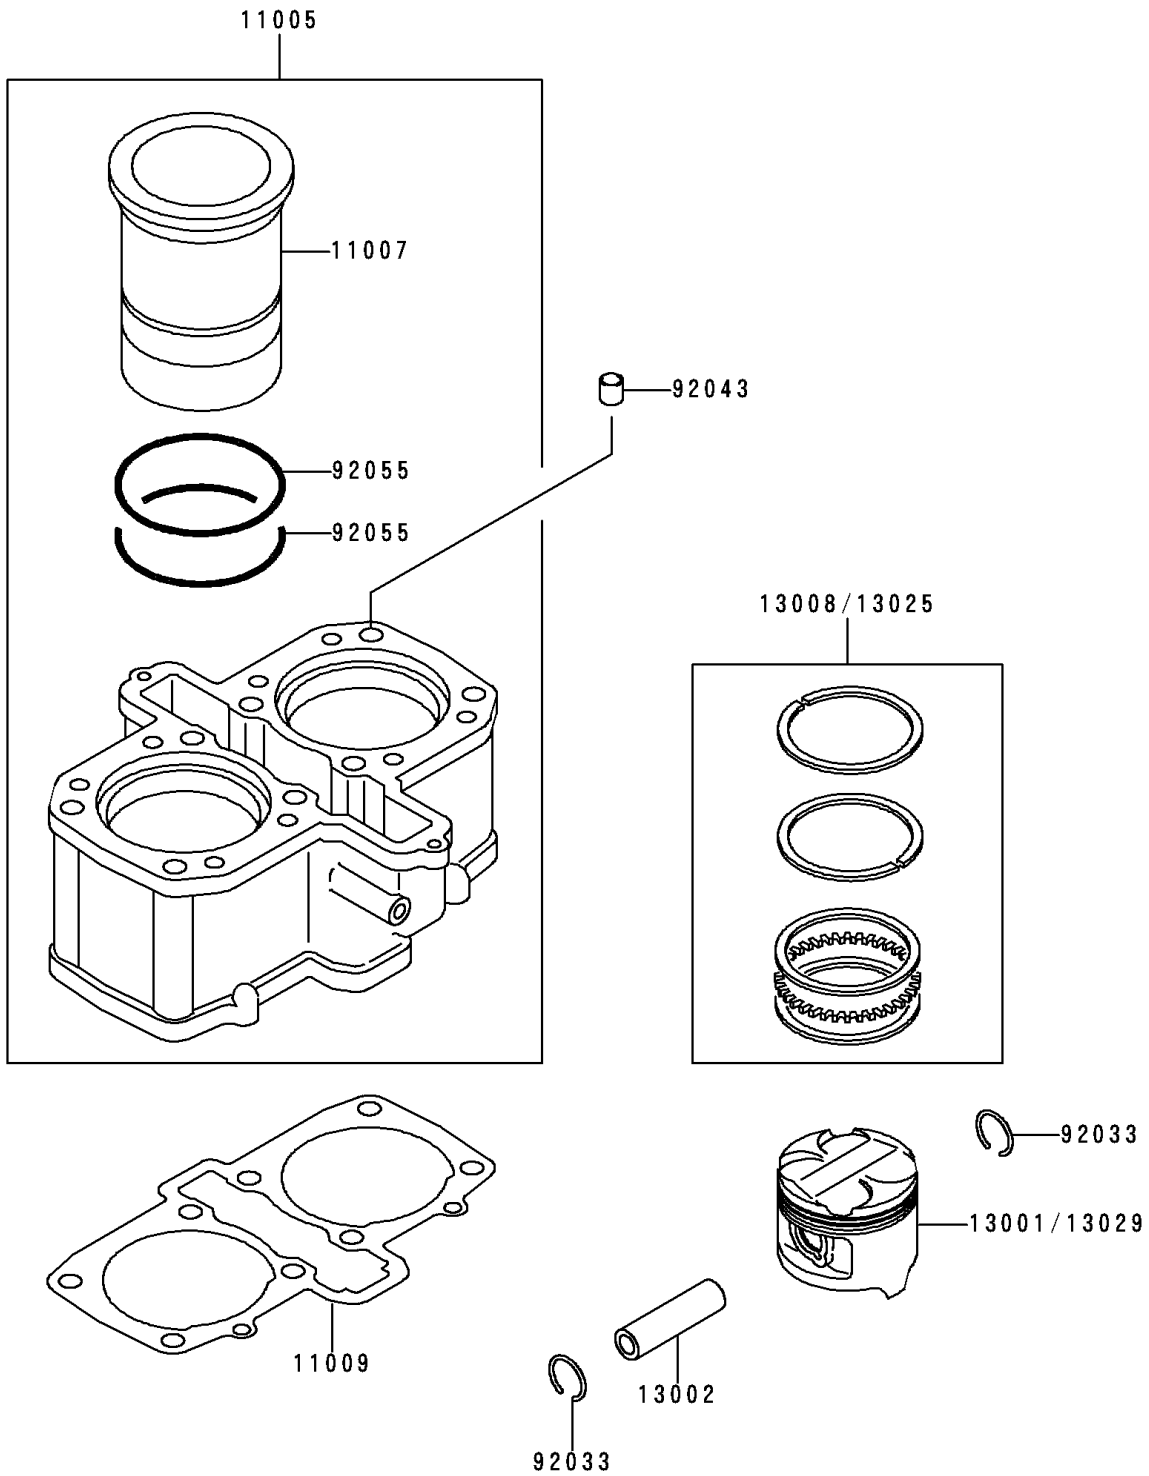

1990 Vulcan 500

PARTS DIAGRAM

Cylinder/Piston

E1120

1990 Vulcan 500

PARTS LIST

Cylinder/Piston

Kawasaki

Let the Good Times Roll®

ITEM NAME

PART NUMBER

QUANTITY
