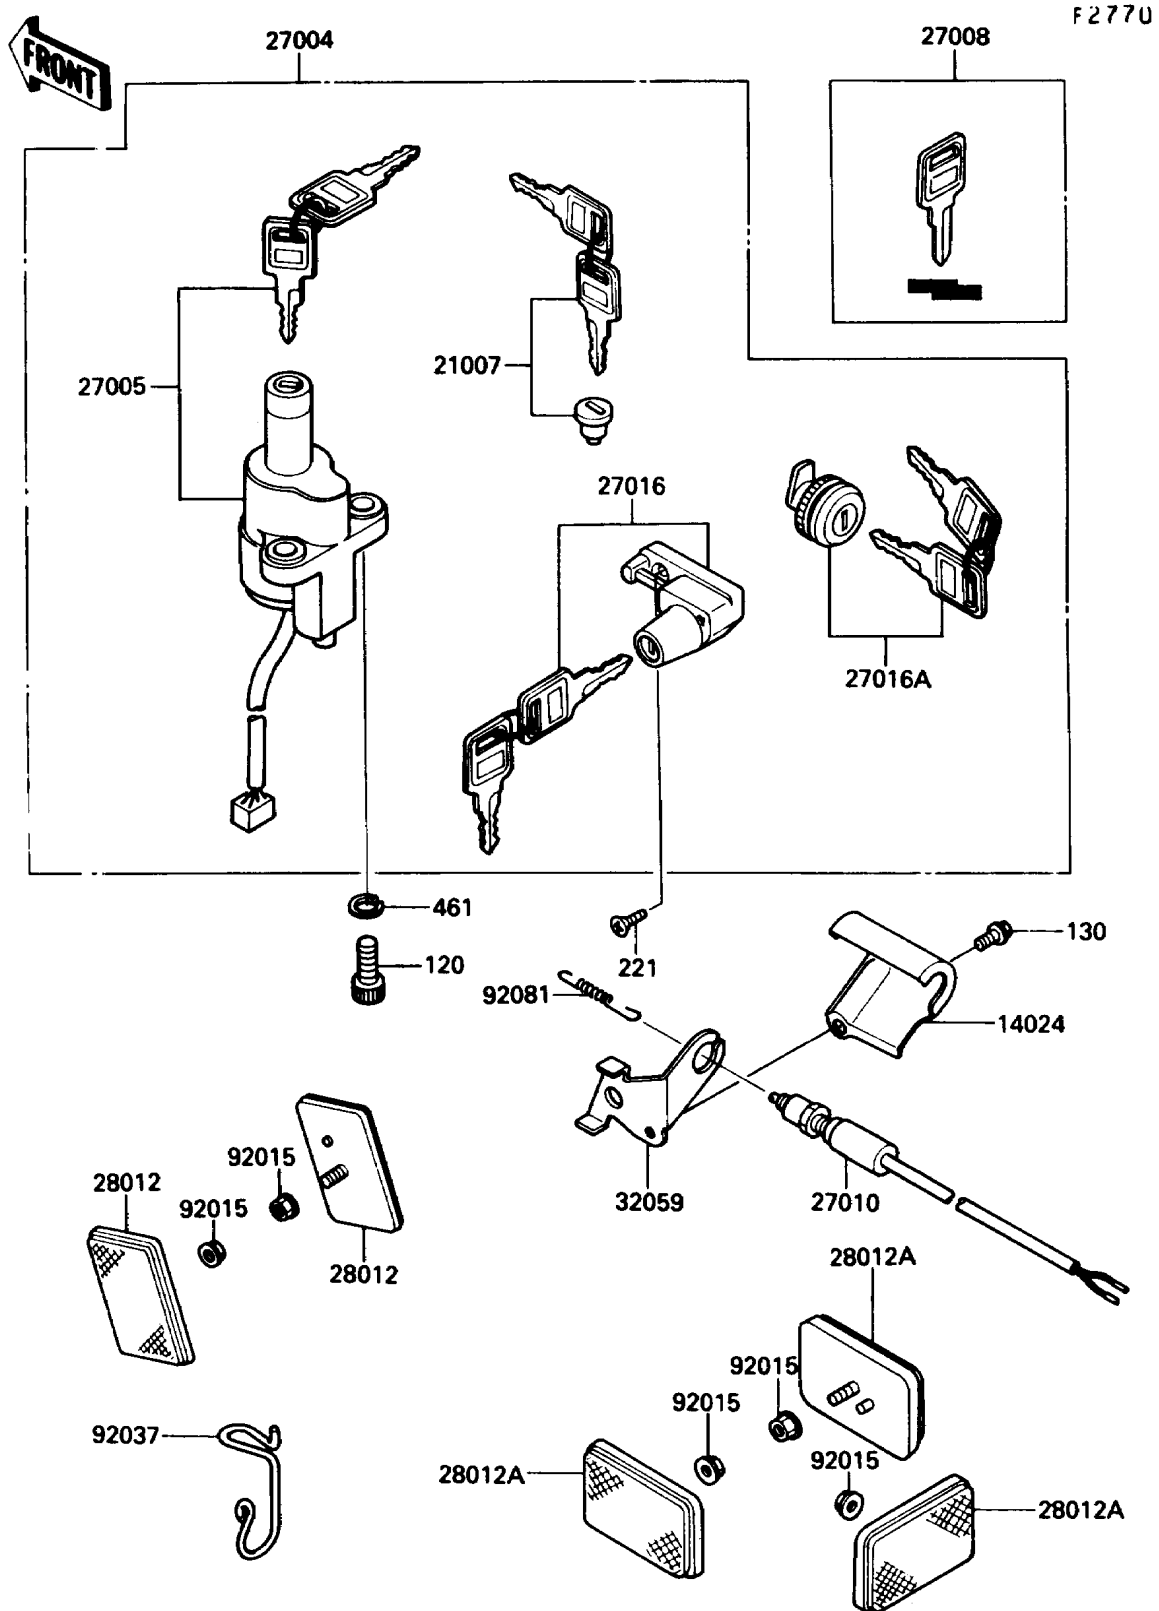

1990 454 LTD

PARTS DIAGRAM

Ignition Switch/Locks/Reflectors

1990 454 LTD

PARTS LIST

Ignition Switch/Locks/Reflectors

ITEM NAME

PART NUMBER

QUANTITY
