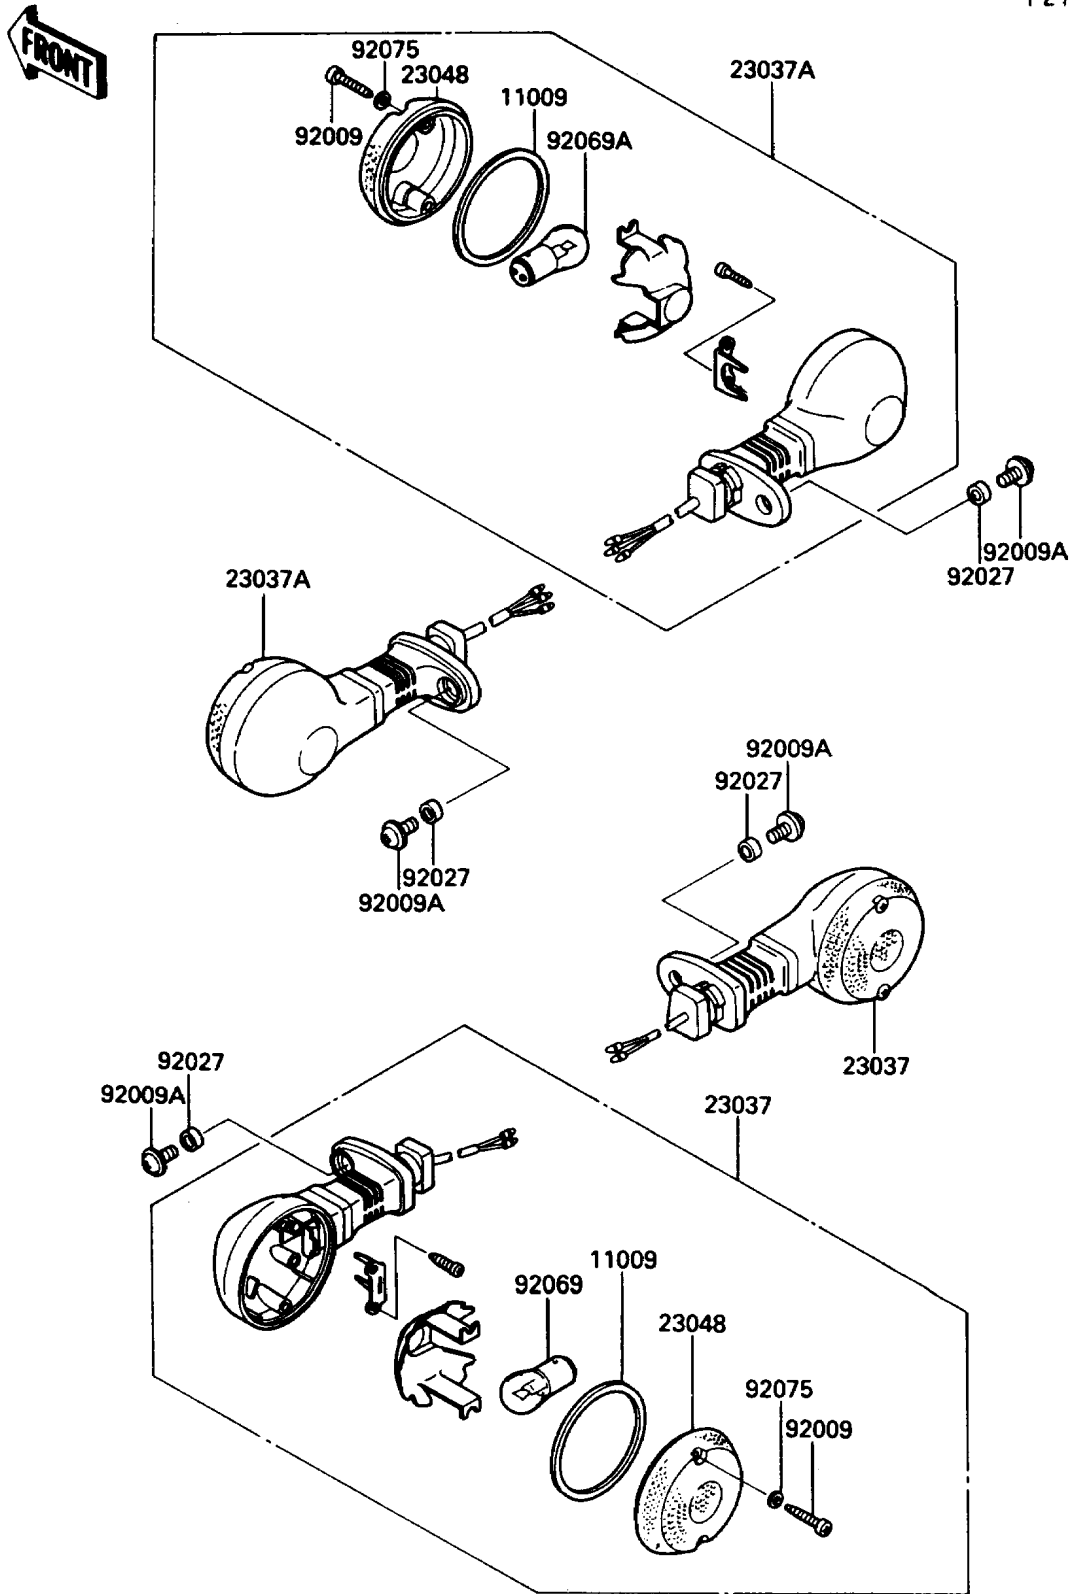

1990 454 LTD

PARTS DIAGRAM

Turn Signals

F2730

1990 454 LTD

PARTS LIST

Turn Signals

Kawasaki

Let the Good Times Roll®

ITEM NAME

PART NUMBER

QUANTITY
