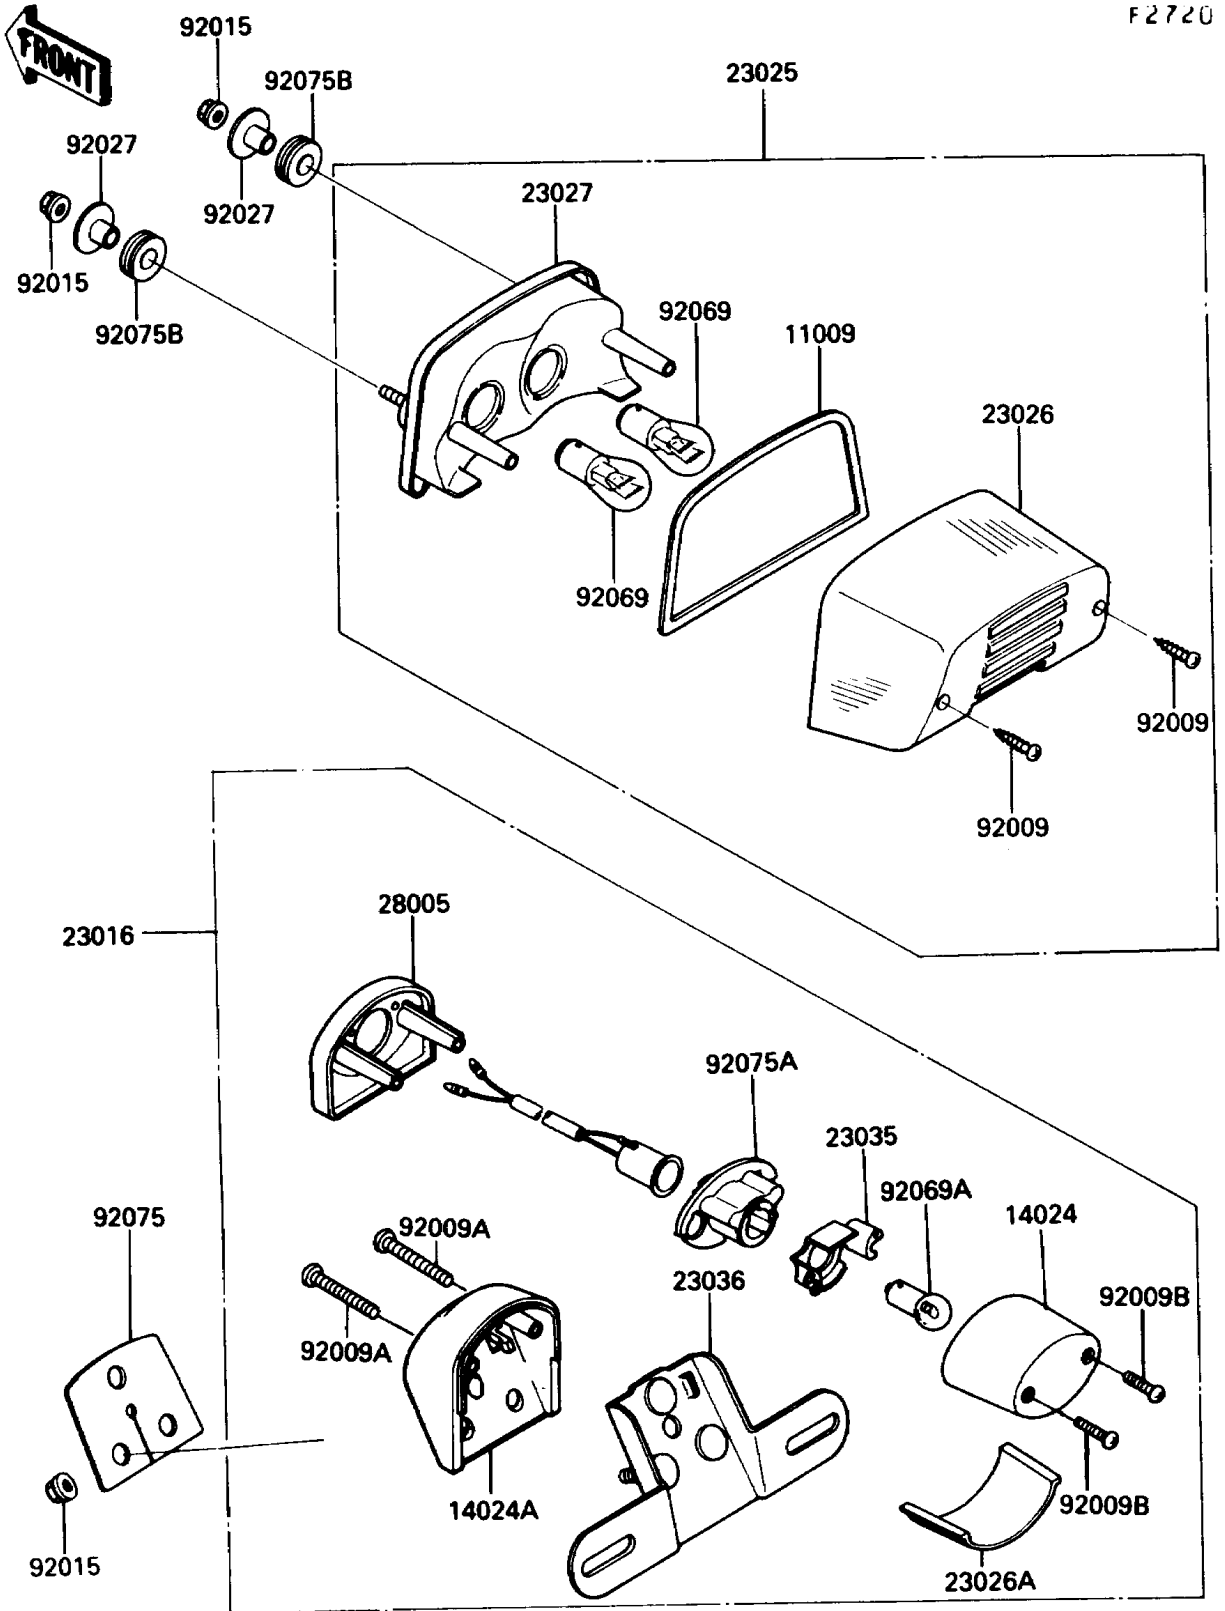

1990 454 LTD

PARTS DIAGRAM

Taillight(s)

1990 454 LTD

PARTS LIST

Taillight(s)

Kawasaki

Let the Good Times Roll®

ITEM NAME

PART NUMBER

QUANTITY
