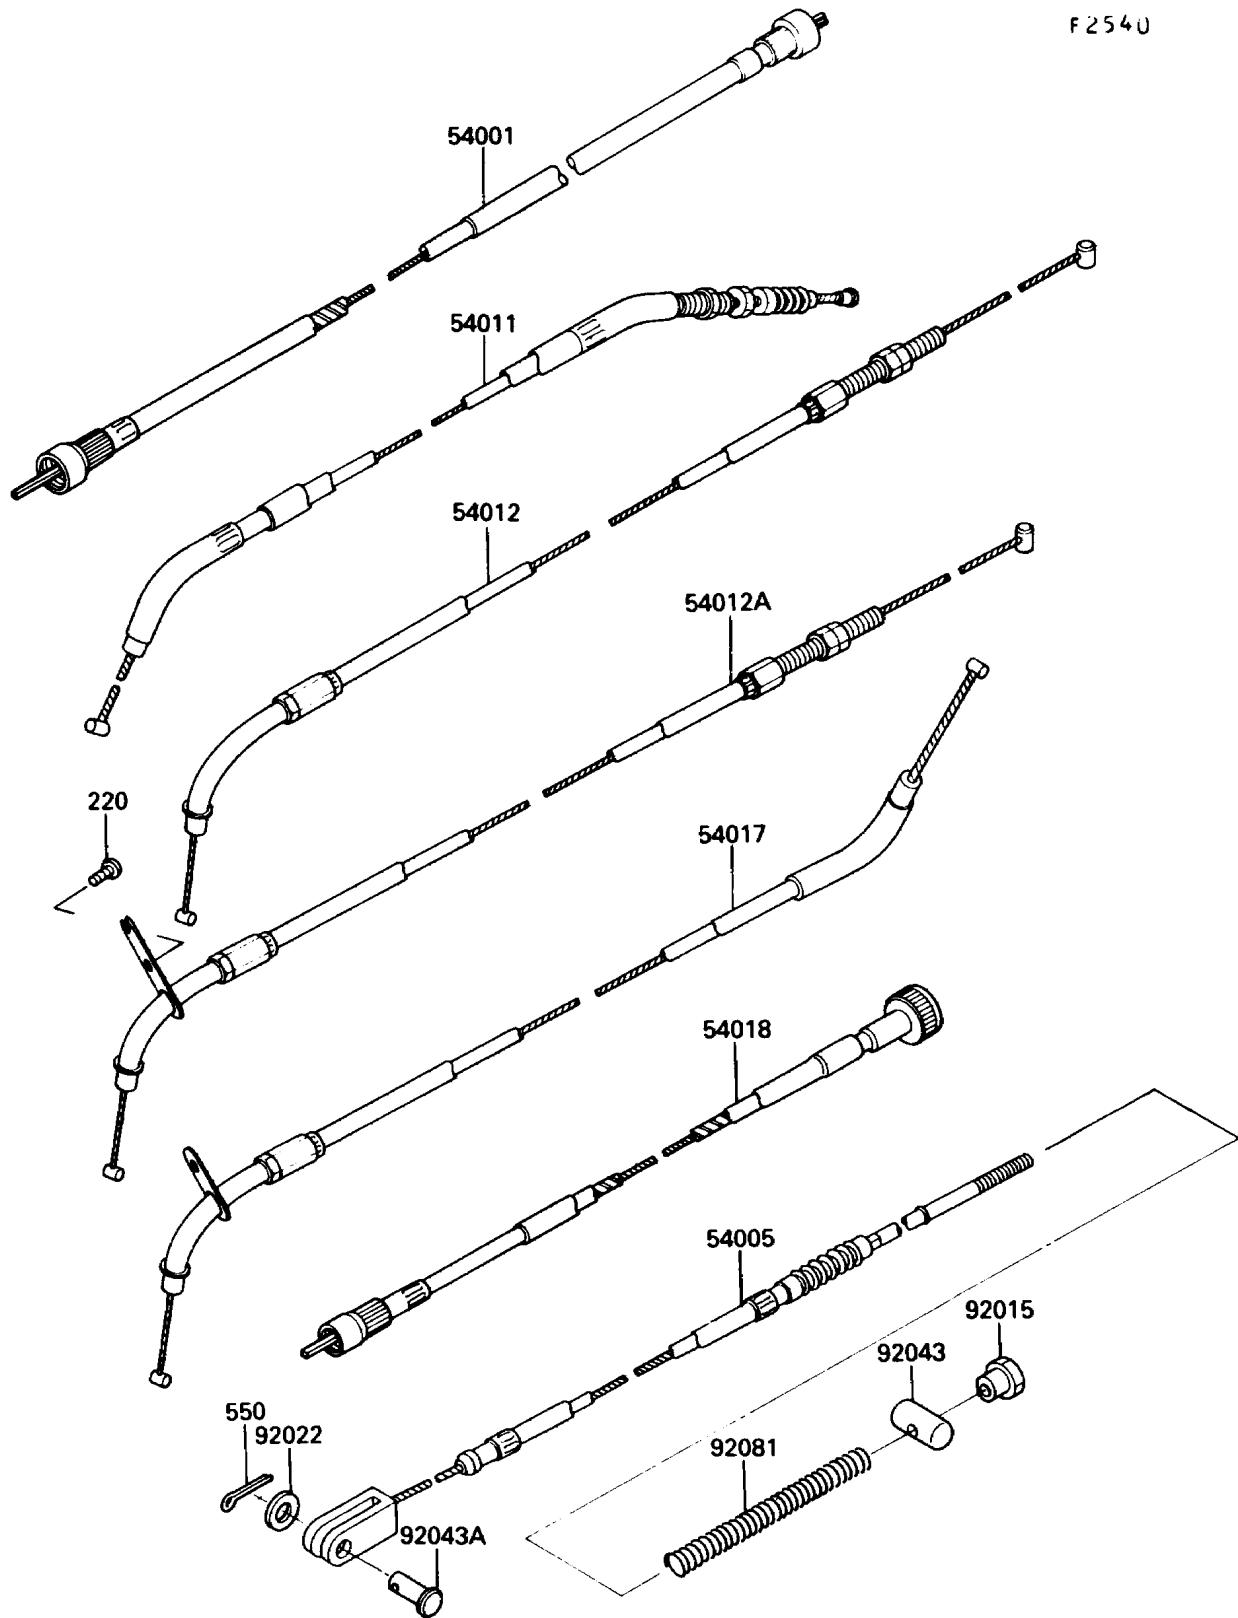

1990 454 LTD

PARTS DIAGRAM

Cables

F254U

1990 454 LTD

PARTS LIST

Cables

Kawasaki

Let the Good Times Roll®

ITEM NAME

PART NUMBER

QUANTITY
