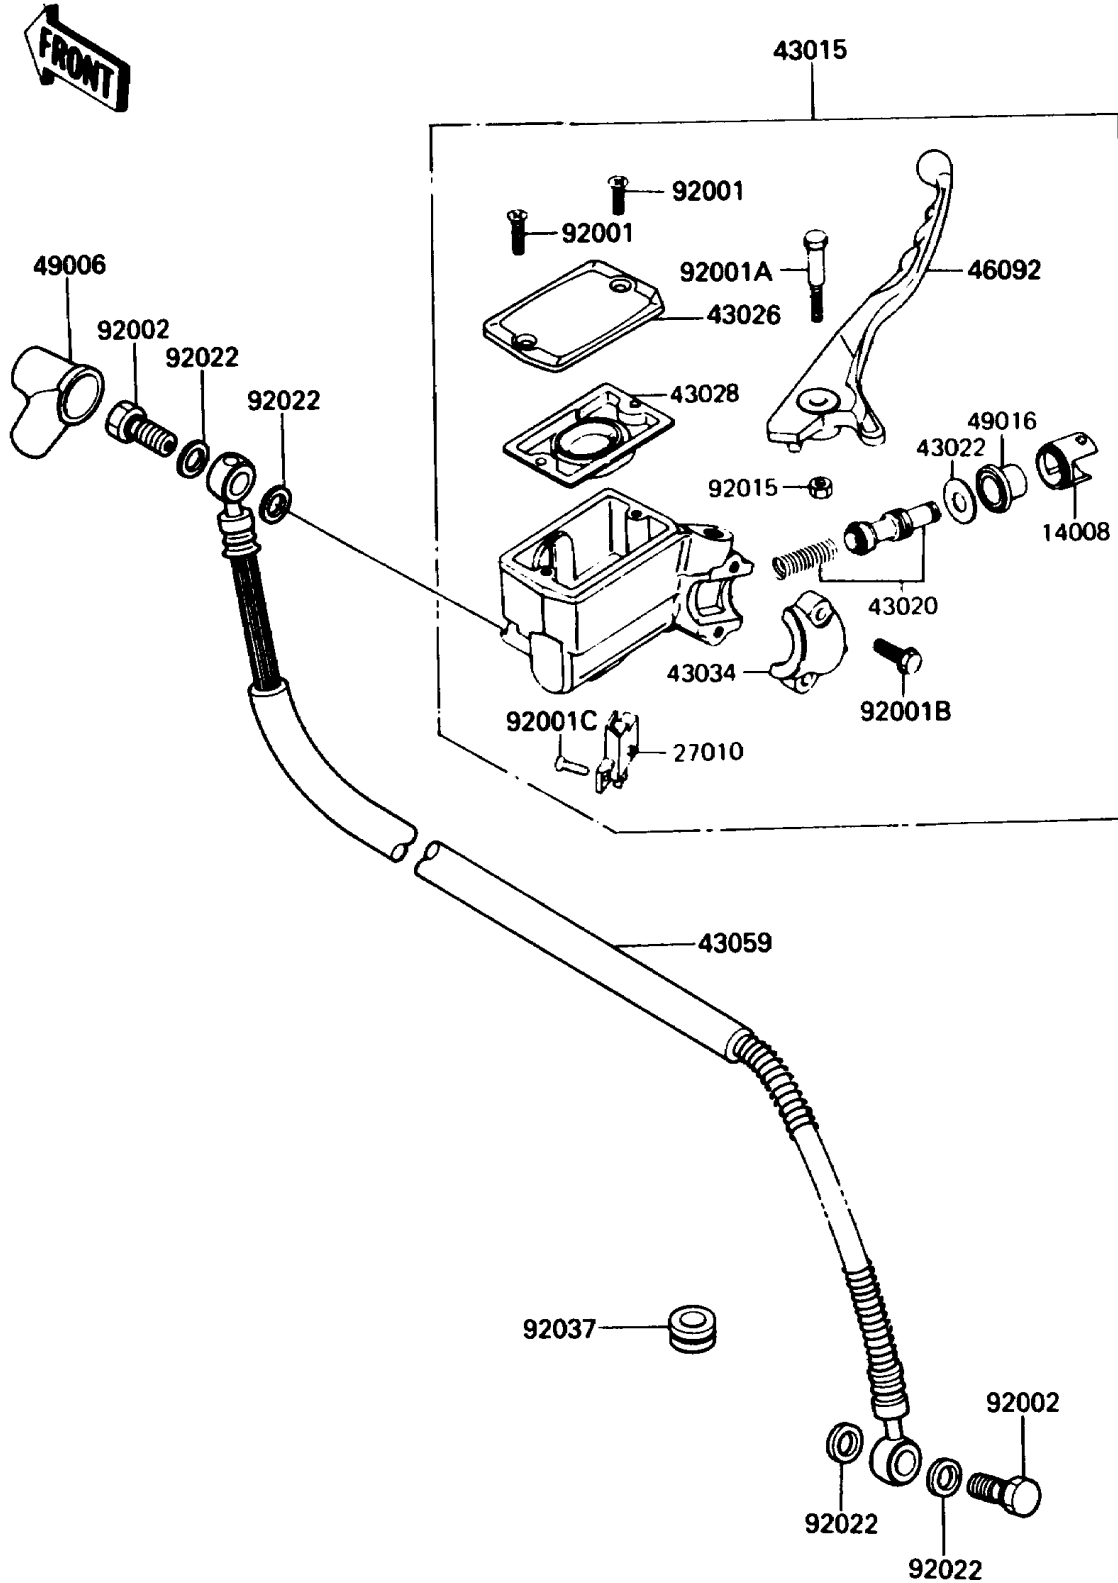

1990 454 LTD

PARTS DIAGRAM

Front Master Cylinder

F2291

1990 454 LTD

PARTS LIST

Front Master Cylinder

ITEM NAME

PART NUMBER

QUANTITY
