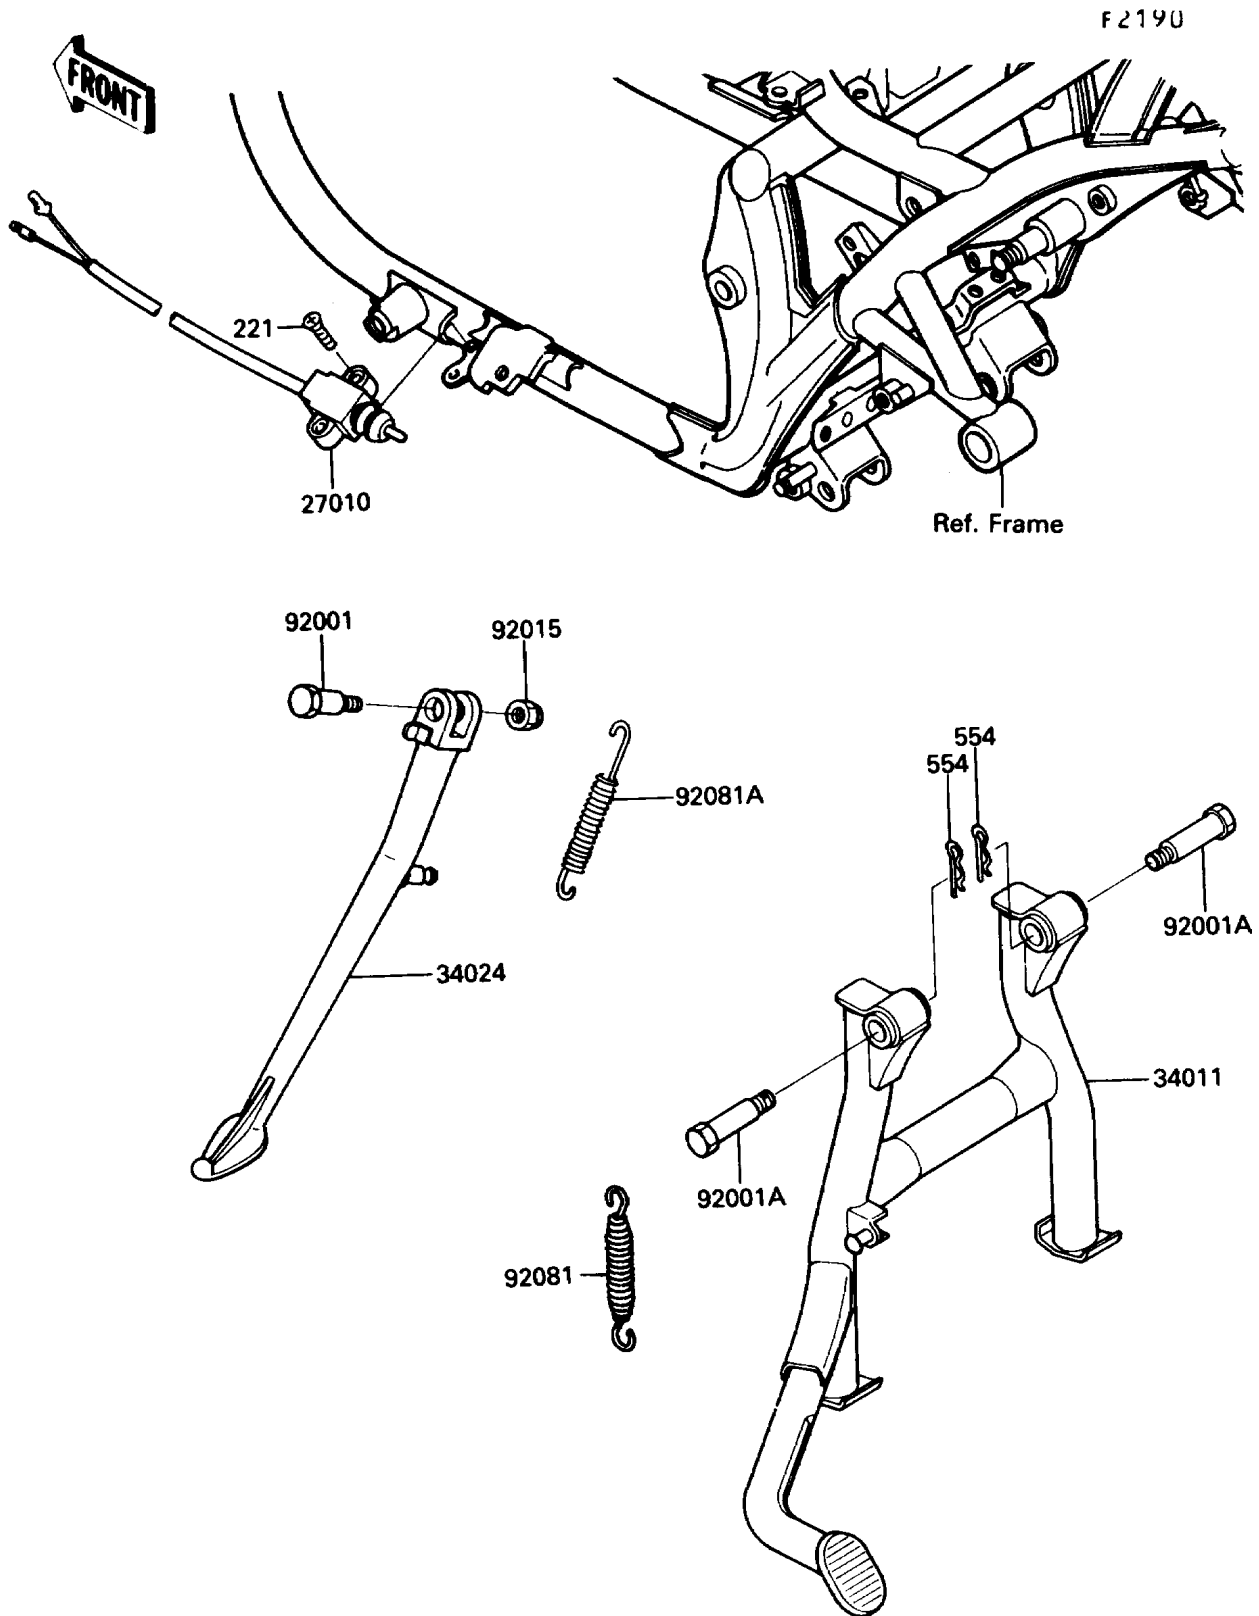

1990 454 LTD

PARTS DIAGRAM

Stand(s)

1990 454 LTD

PARTS LIST

Stand(s)

ITEM NAME	PART NUMBER	QUANTITY
SWITCH,SIDE STAND (Ref # 27010)	27010-1065	1
STAND-CENTER (Ref # 34011)	34011-1119	1
STAND-SIDE (Ref # 34024)	34024-1189	1
BOLT,SIDE STAND,BLACK (Ref # 92001)	92001-1543	1
BOLT,CENTER STAND,10MM (Ref # 92001A)	92001-1818	2
NUT,LOCK,10MM,BLACK (Ref # 92015)	92015-1188	1
SPRING,STAND,CNT (Ref # 92081)	92081-1145	1
SPRING,SIDE STAND (Ref # 92081A)	92081-1727	1
SCREW-CSK-CROS (Ref # 221)	221C0520	2
PIN-SNAP,10MM (Ref # 554)	554A1000	2