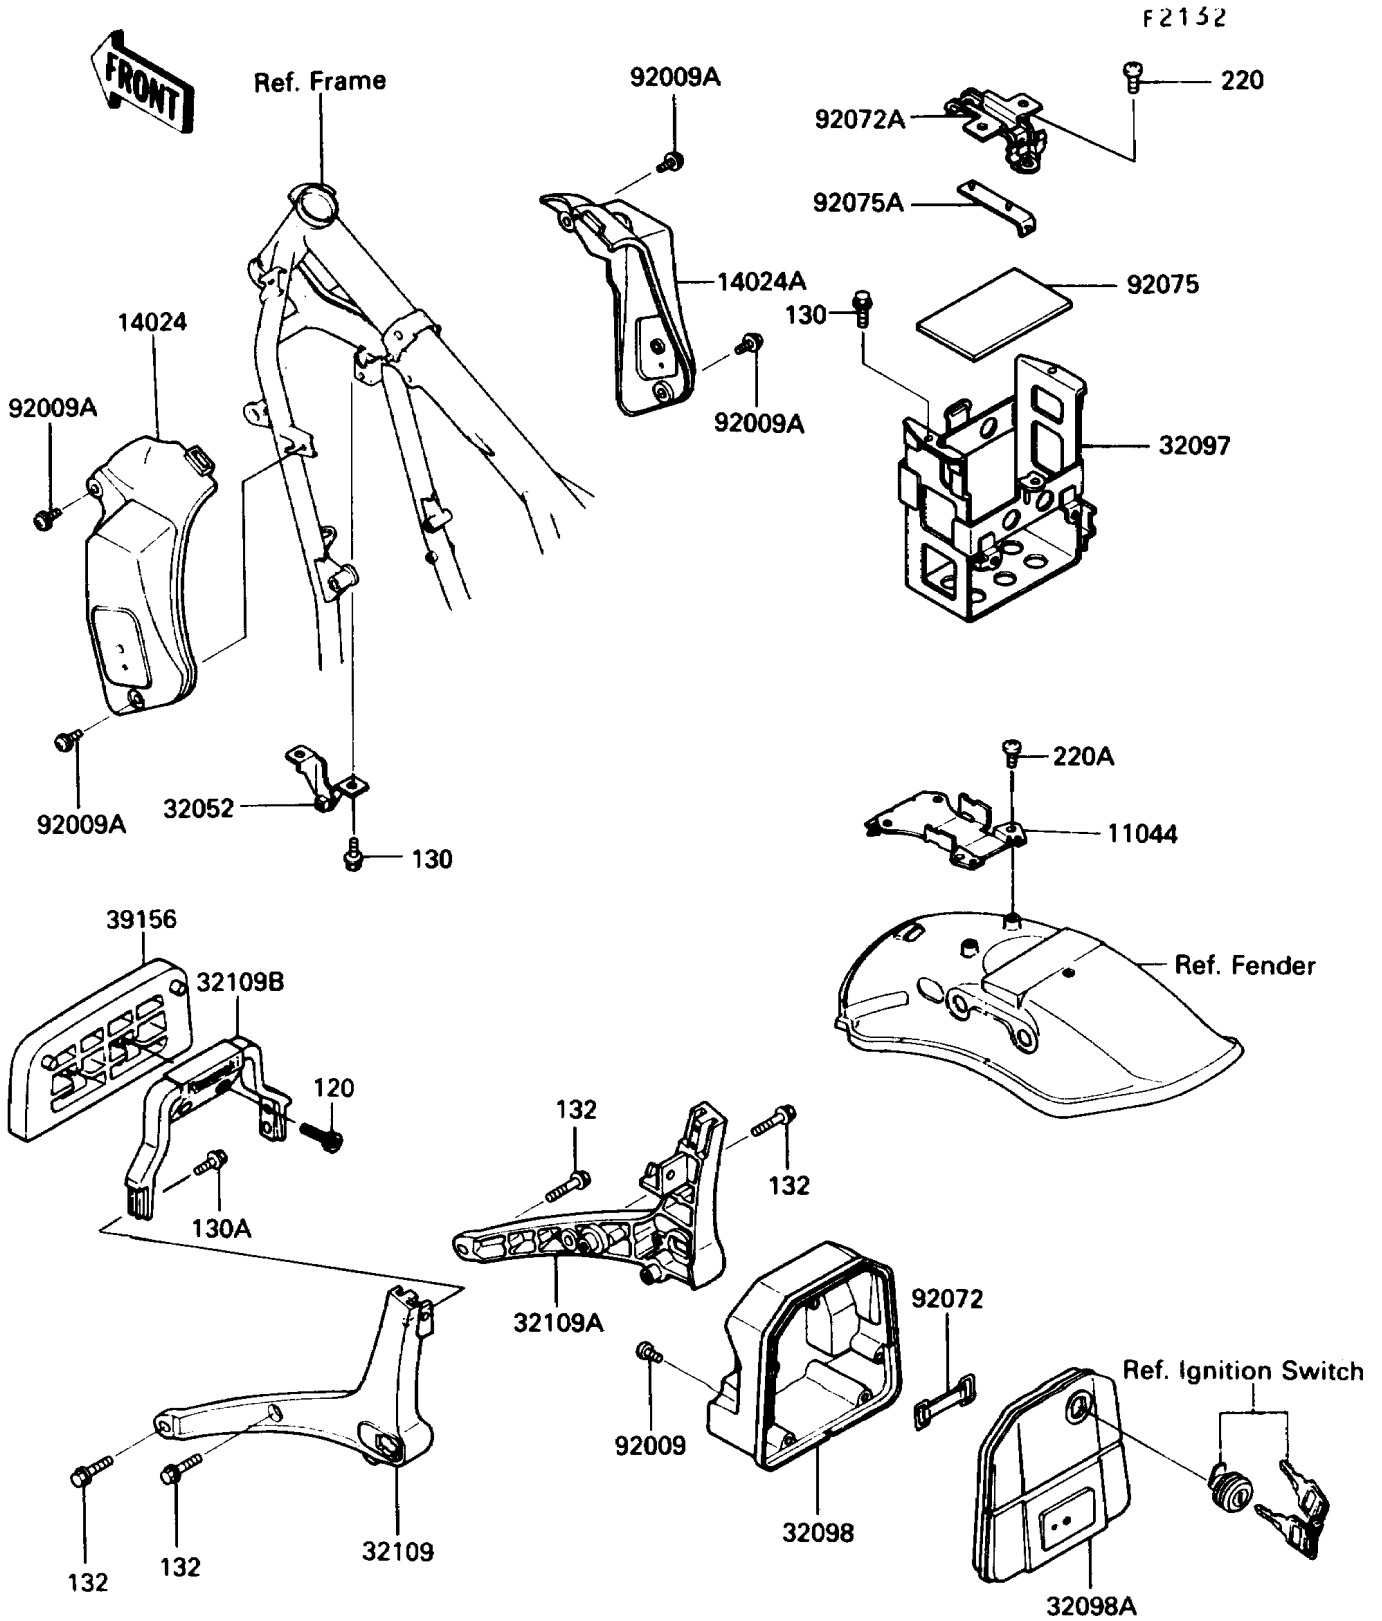

1990 454 LTD

PARTS DIAGRAM

Battery Case

1990 454 LTD

PARTS LIST

Battery Case

Kawasaki

Let the Good Times Roll®

ITEM NAME

PART NUMBER

QUANTITY
