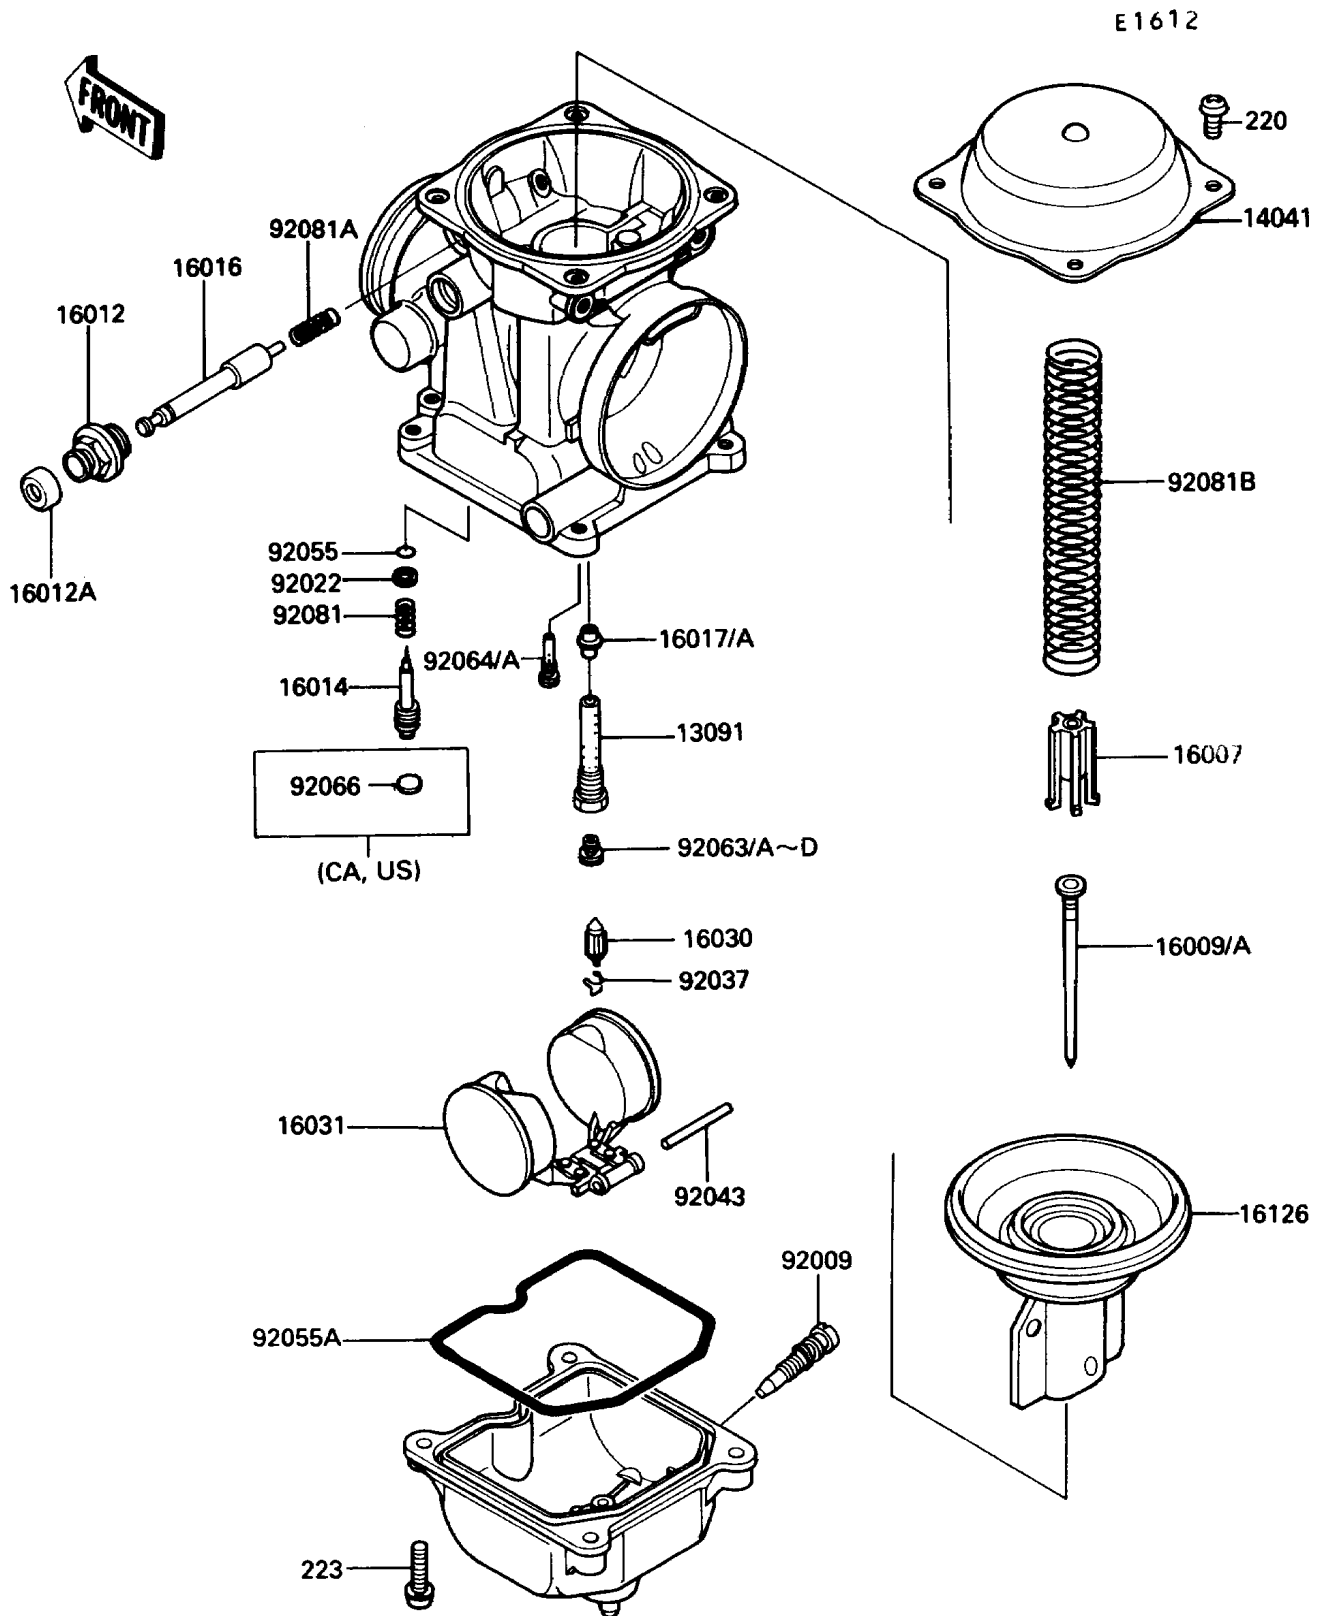

1990 454 LTD

PARTS DIAGRAM

Carburetor Parts

1990 454 LTD

PARTS LIST

Carburetor Parts

ITEM NAME

PART NUMBER

QUANTITY
