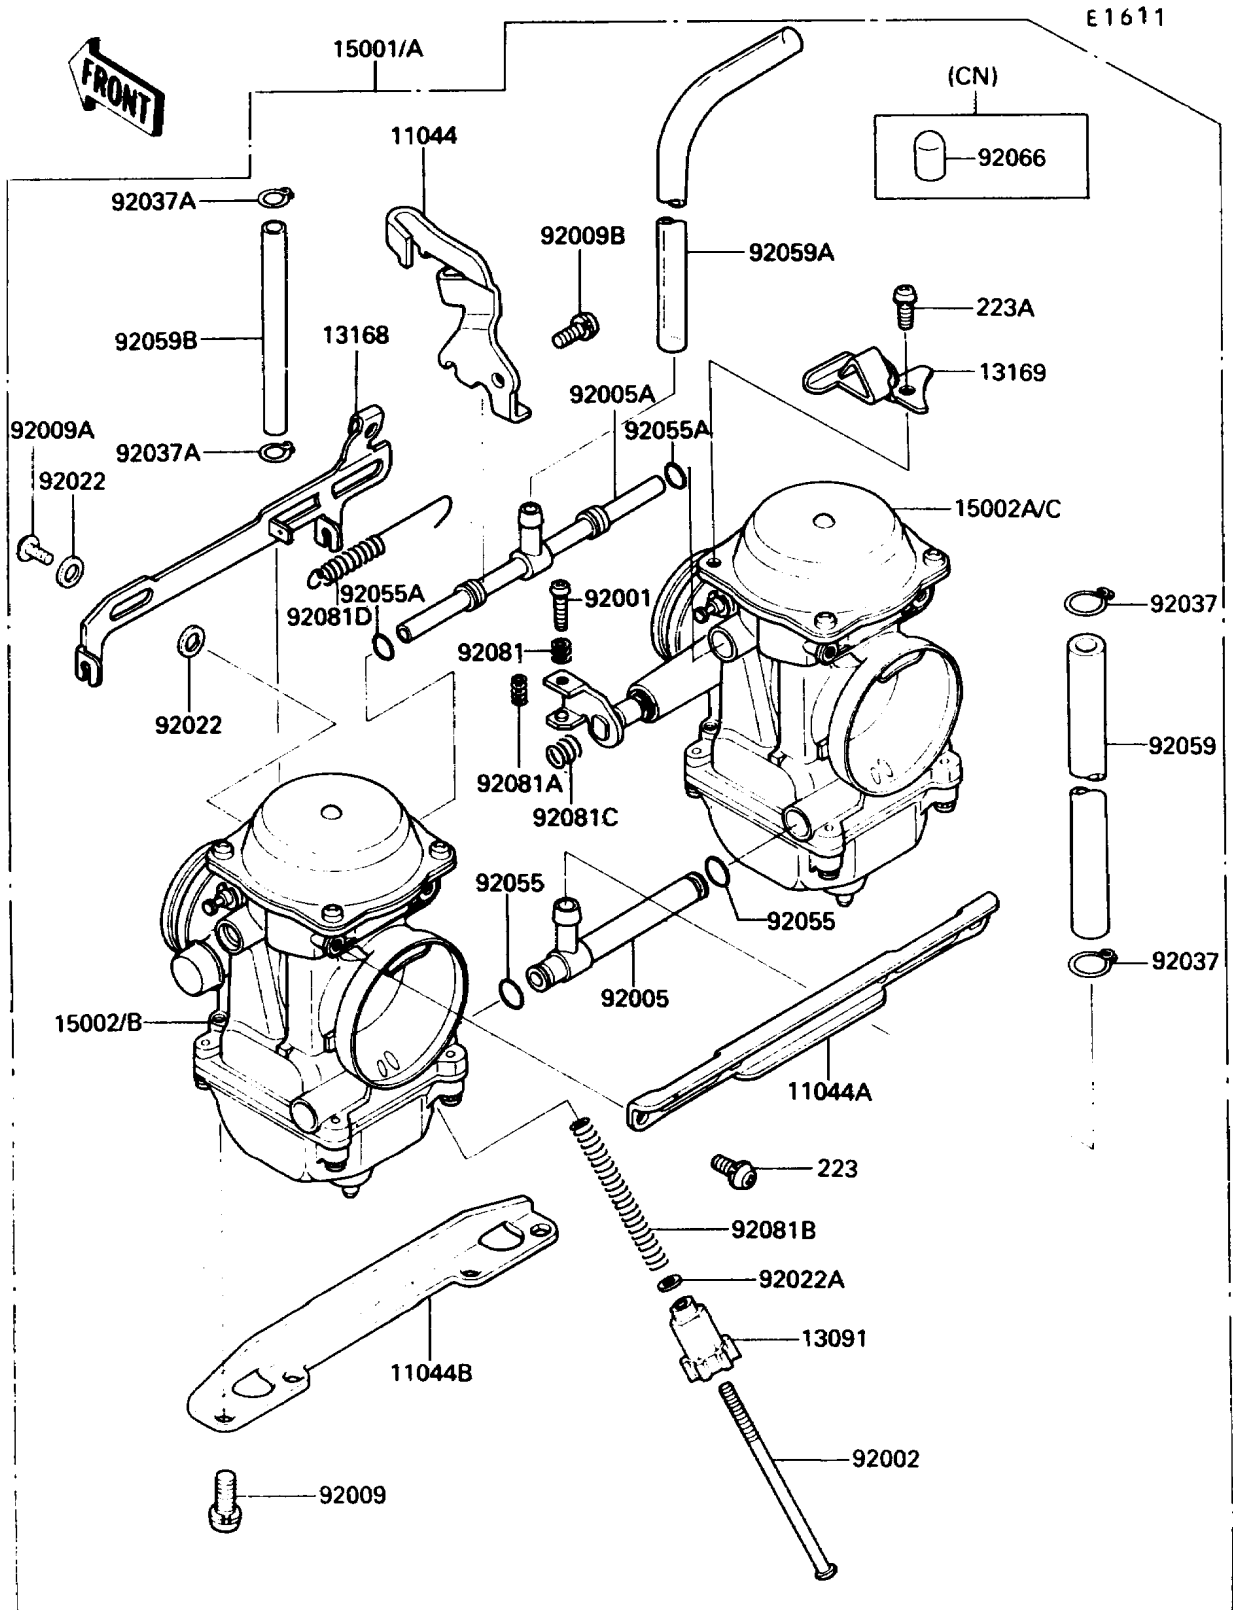

1990 454 LTD

PARTS DIAGRAM

Carburetor

1990 454 LTD

PARTS LIST

Carburetor

Kawasaki

Let the Good Times Roll®

ITEM NAME

PART NUMBER

QUANTITY
