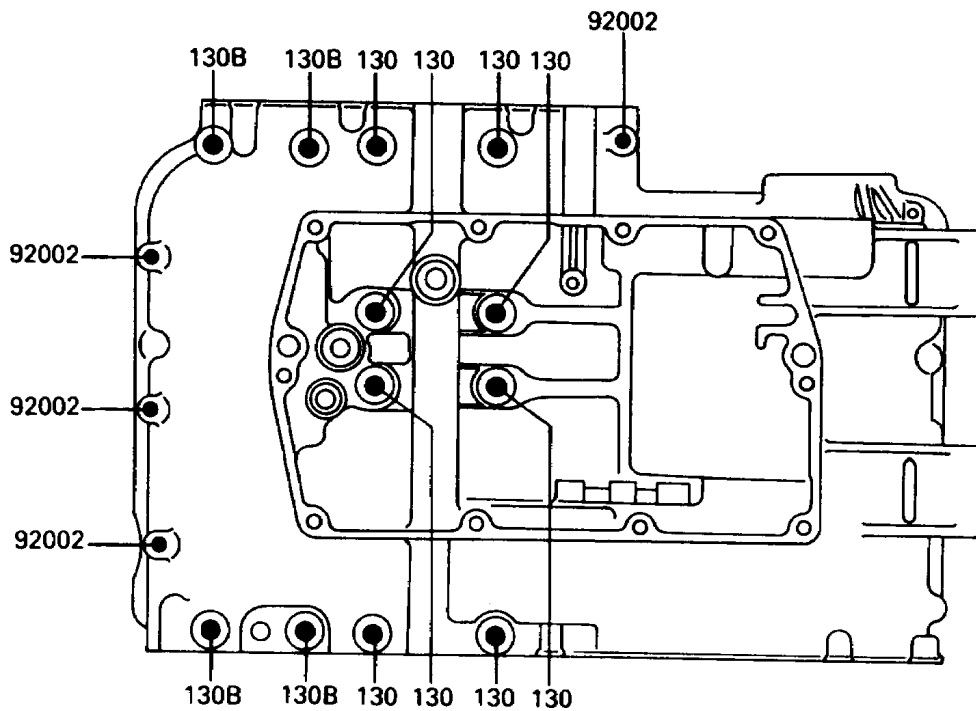

1990 454 LTD

PARTS DIAGRAM

Crankcase Bolt Pattern

Lower Case

1990 454 LTD

PARTS LIST

Crankcase Bolt Pattern

Kawasaki

Let the Good Times Roll®

ITEM NAME

PART NUMBER

QUANTITY
