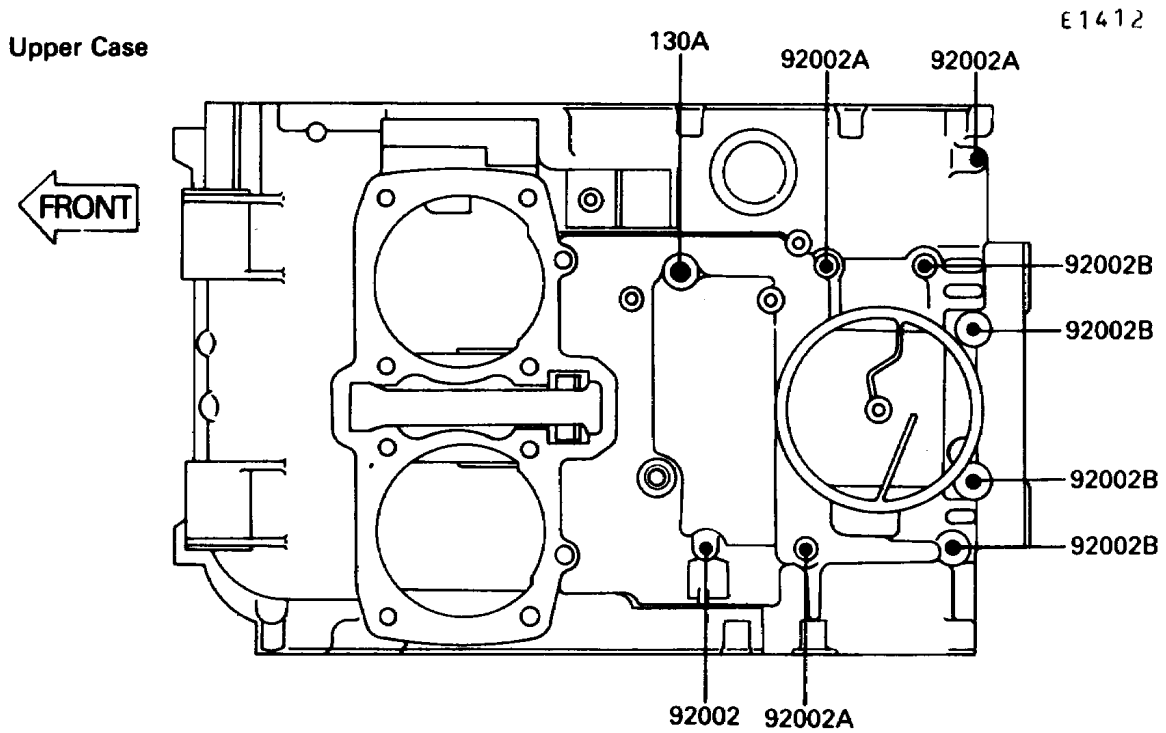

1990 454 LTD

PARTS DIAGRAM

Crankcase Bolt Pattern

Lower Case

1990 454 LTD

PARTS LIST

Crankcase Bolt Pattern

Kawasaki

Let the Good Times Roll®

ITEM NAME

PART NUMBER

QUANTITY
