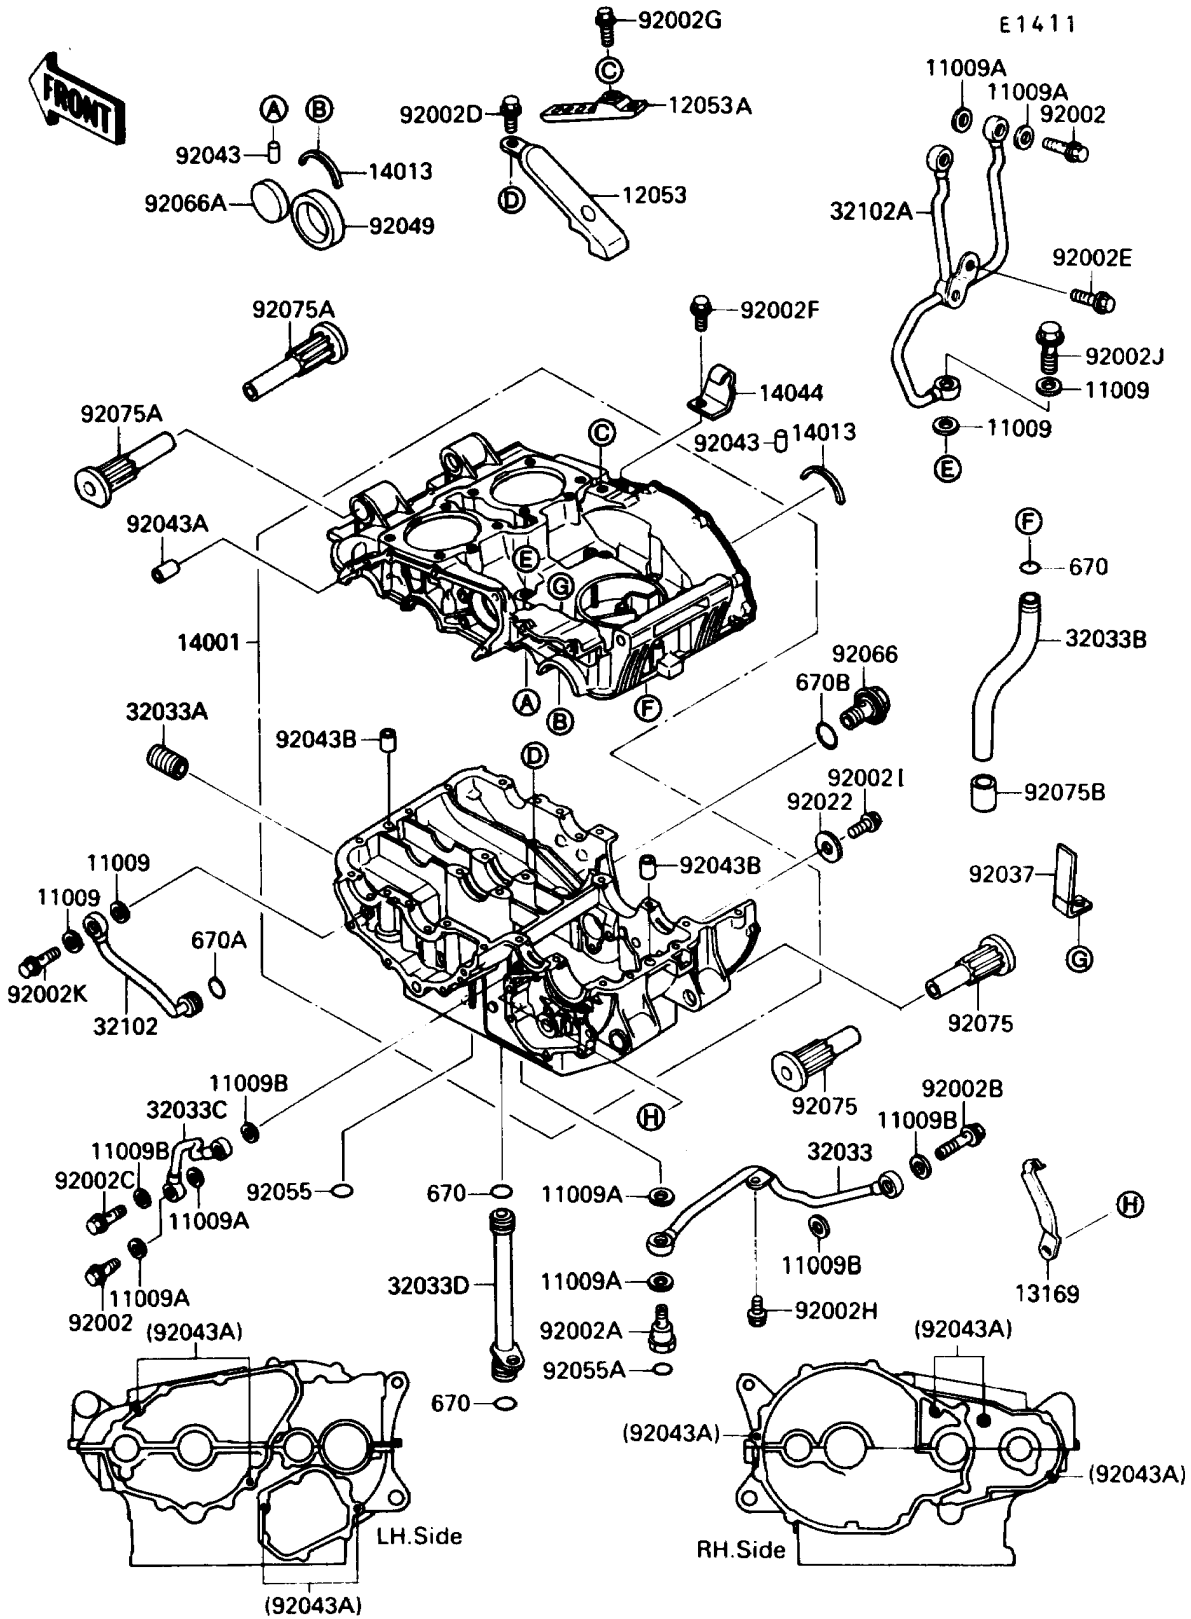

1990 454 LTD

PARTS DIAGRAM

Crankcase

1990 454 LTD

PARTS LIST

Crankcase

Kawasaki

Let the Good Times Roll®

ITEM NAME

PART NUMBER

QUANTITY
