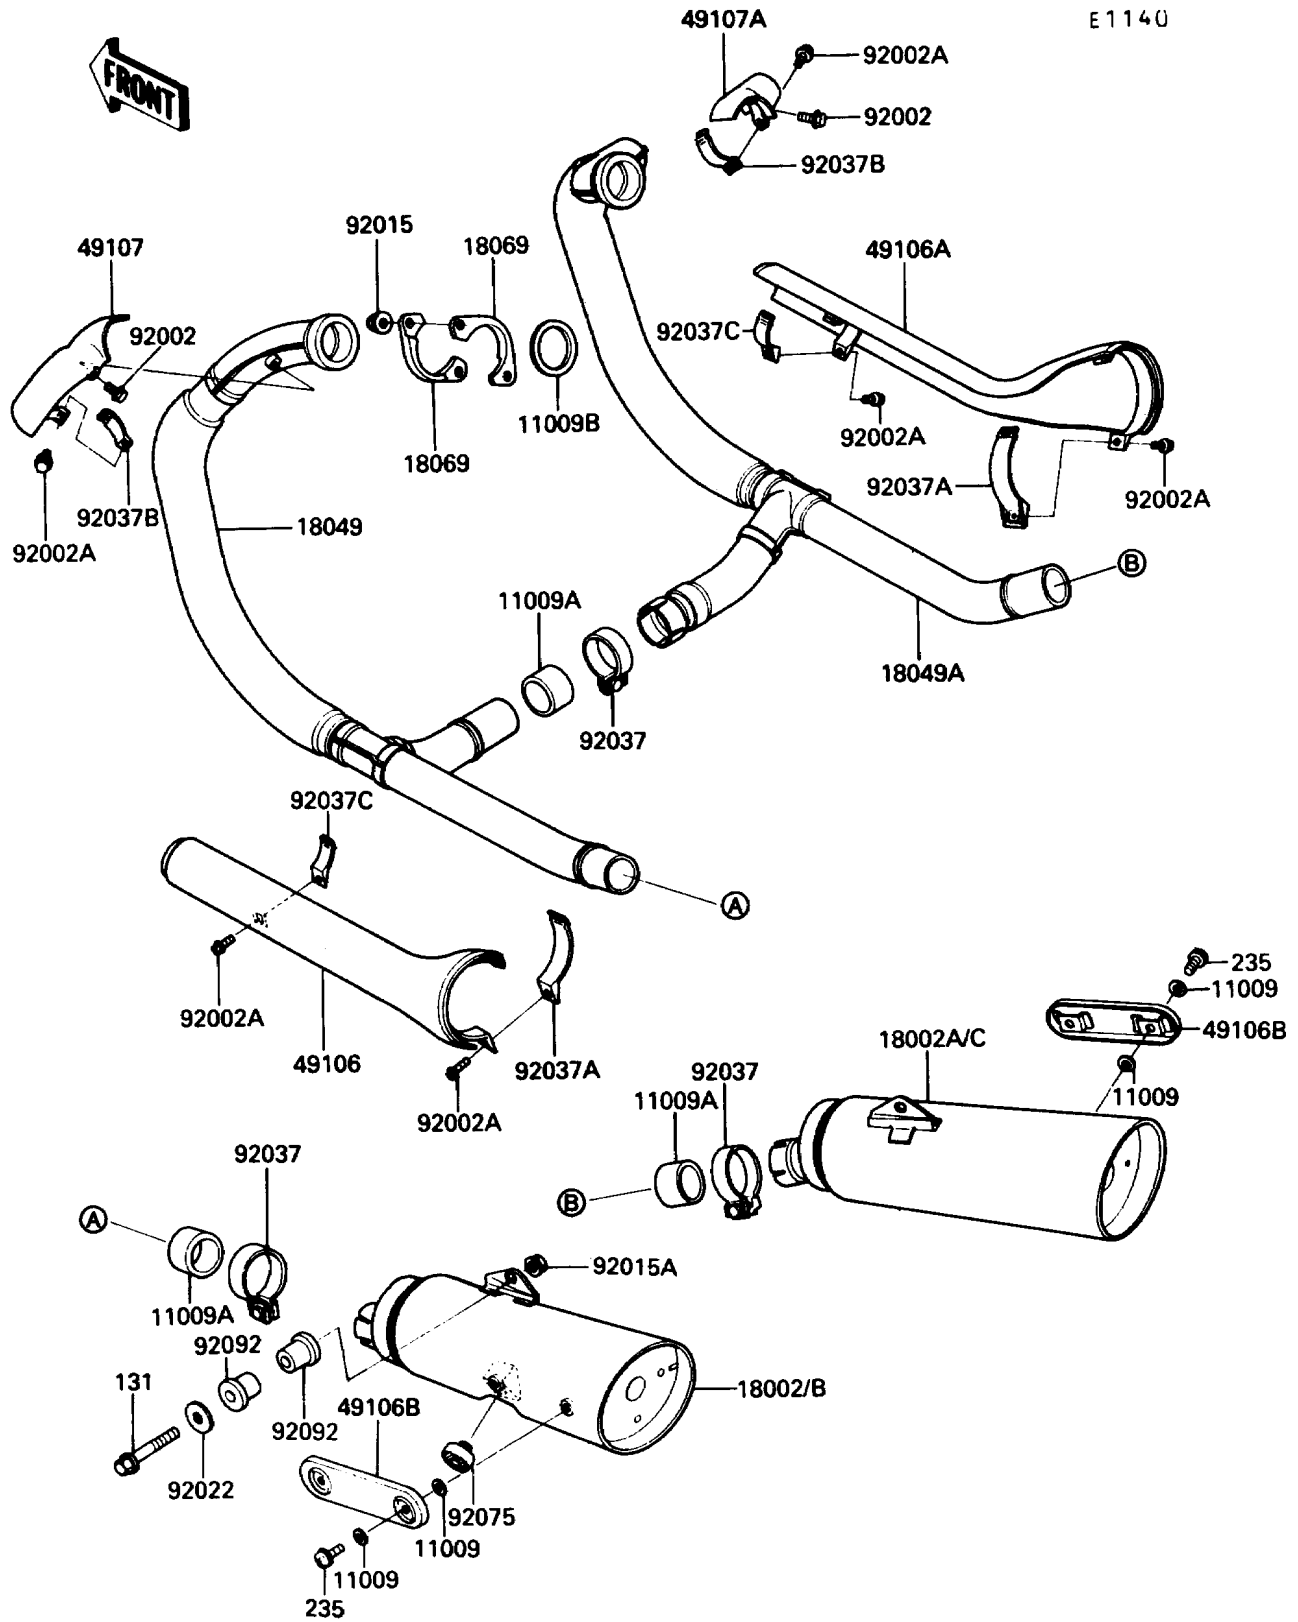

1990 454 LTD

PARTS DIAGRAM

Muffler(s)

1990 454 LTD

PARTS LIST

Muffler(s)

Kawasaki

Let the Good Times Roll®

ITEM NAME

PART NUMBER

QUANTITY
