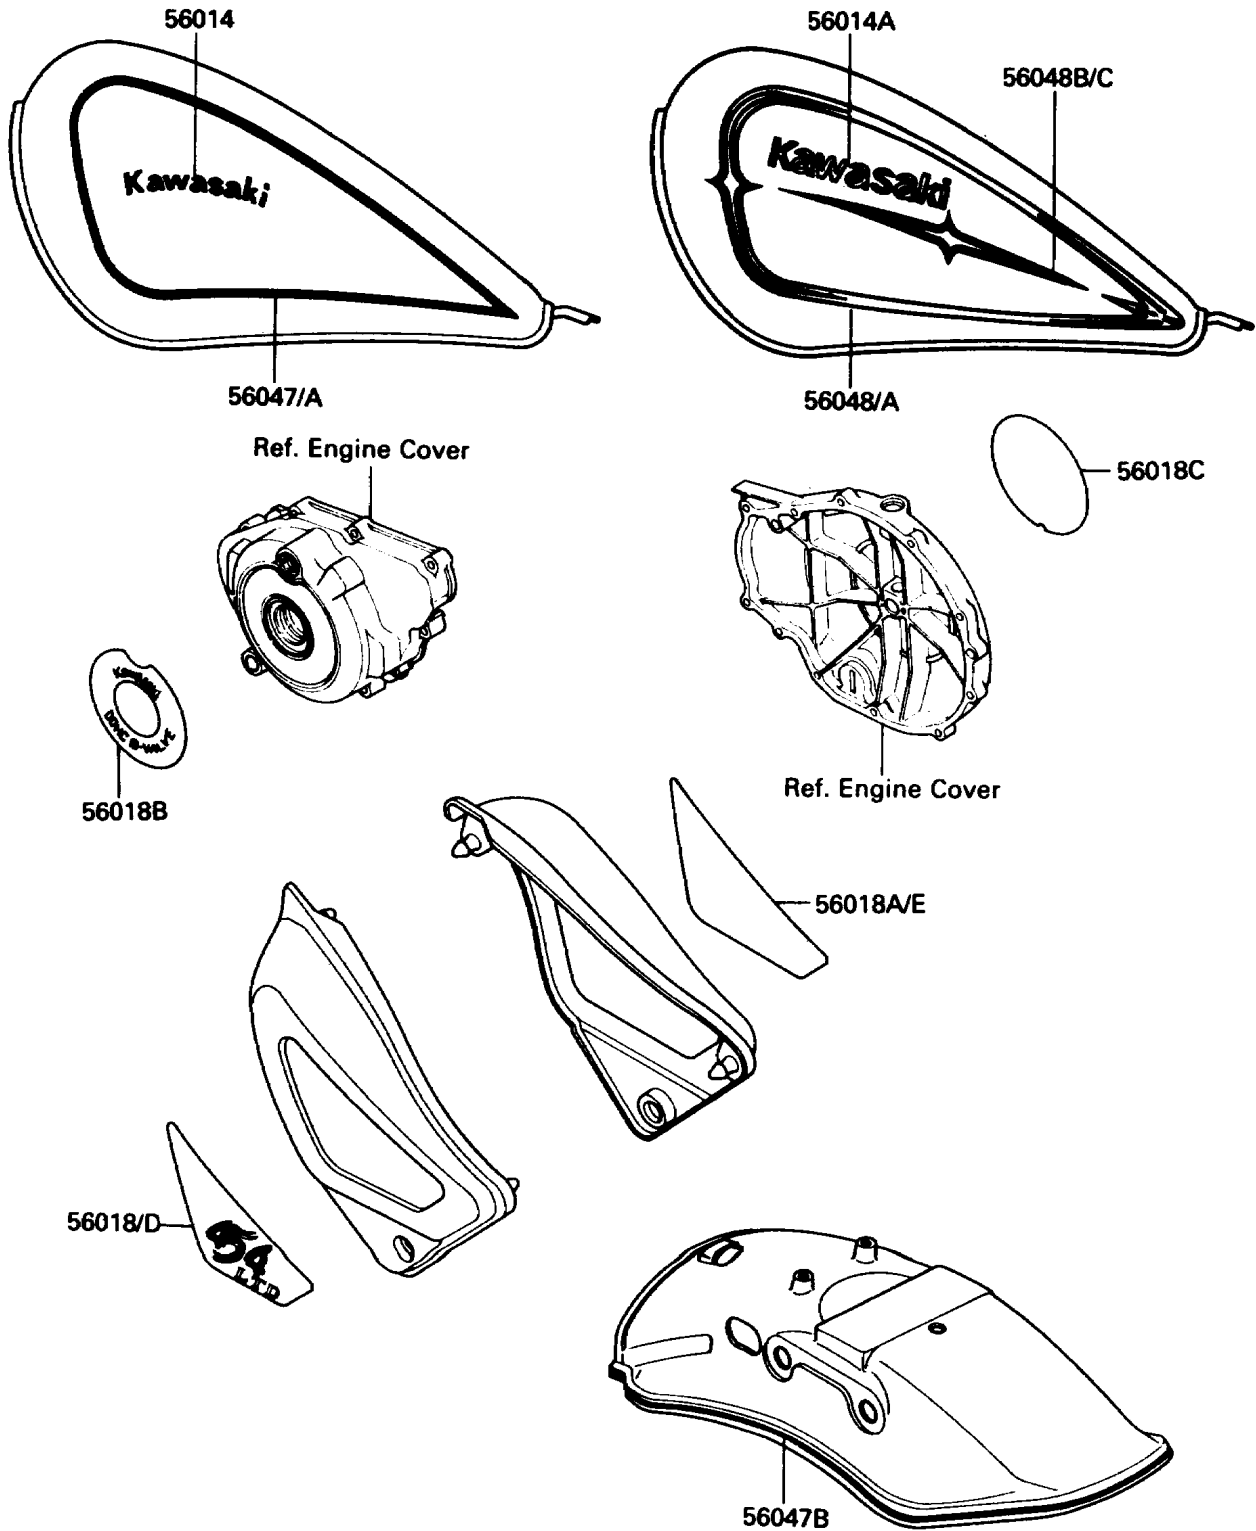

1985 454 LTD

PARTS DIAGRAM

Decals

F 2861

1985 454 LTD

PARTS LIST

Decals

ITEM NAME

PART NUMBER

QUANTITY
