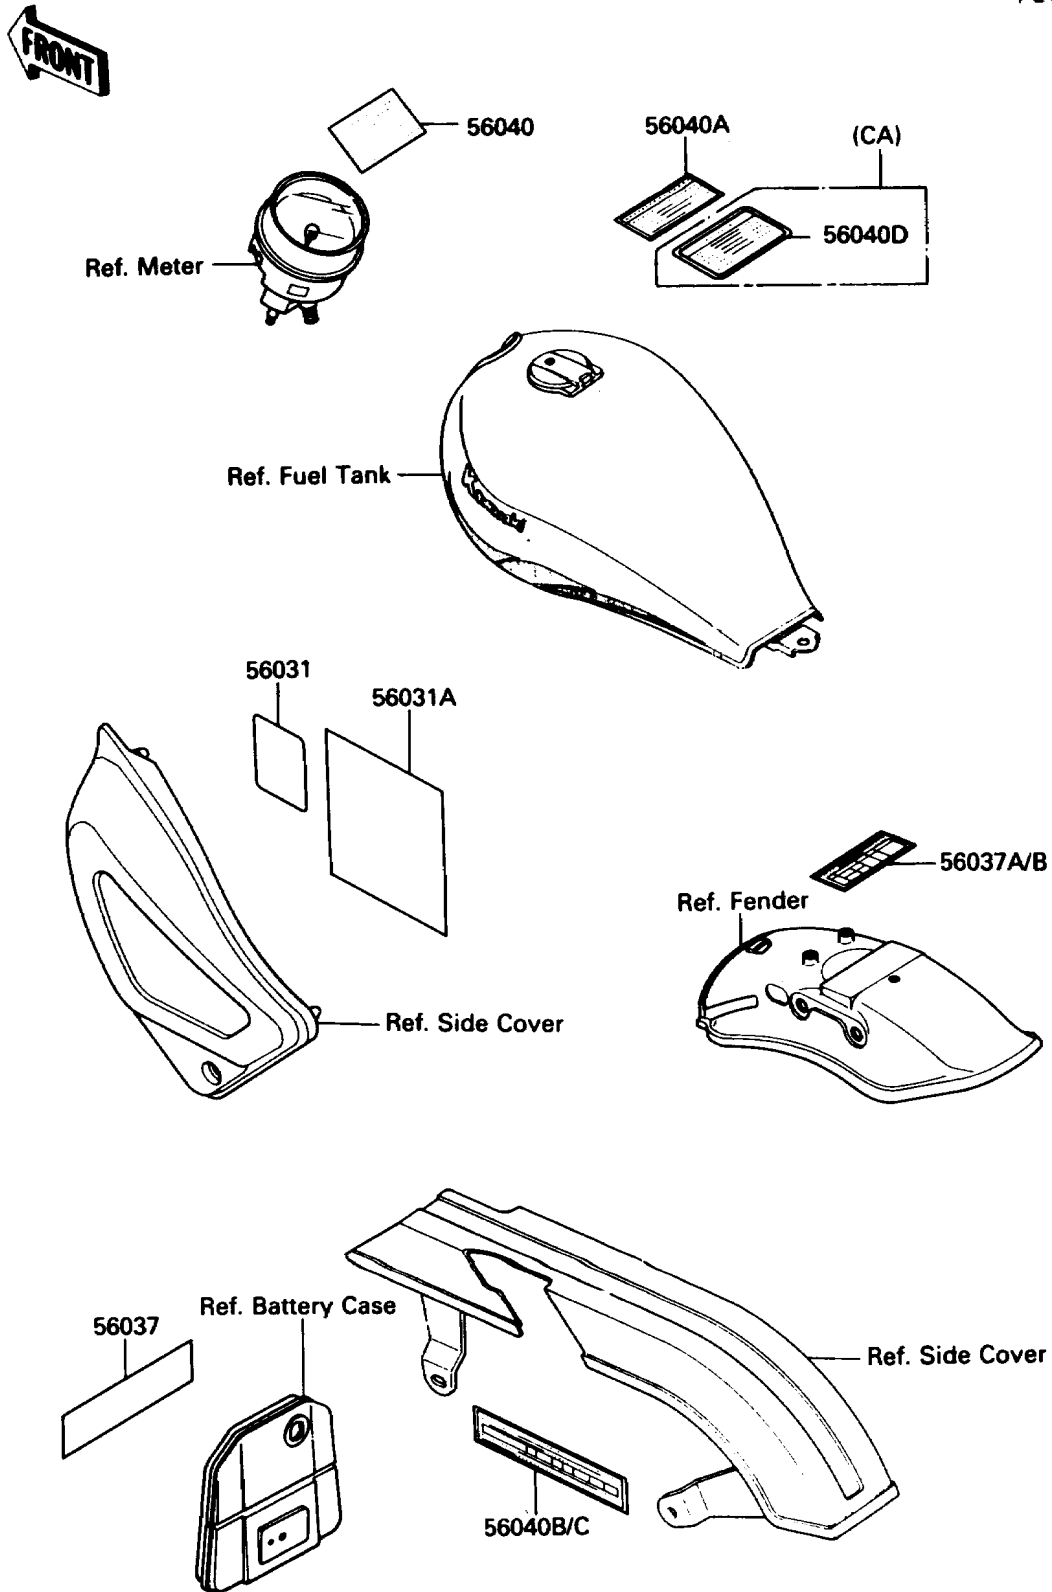

1989 454 LTD

PARTS DIAGRAM

Labels

F 2860

1989 454 LTD

PARTS LIST

Labels

ITEM NAME

PART NUMBER

QUANTITY
