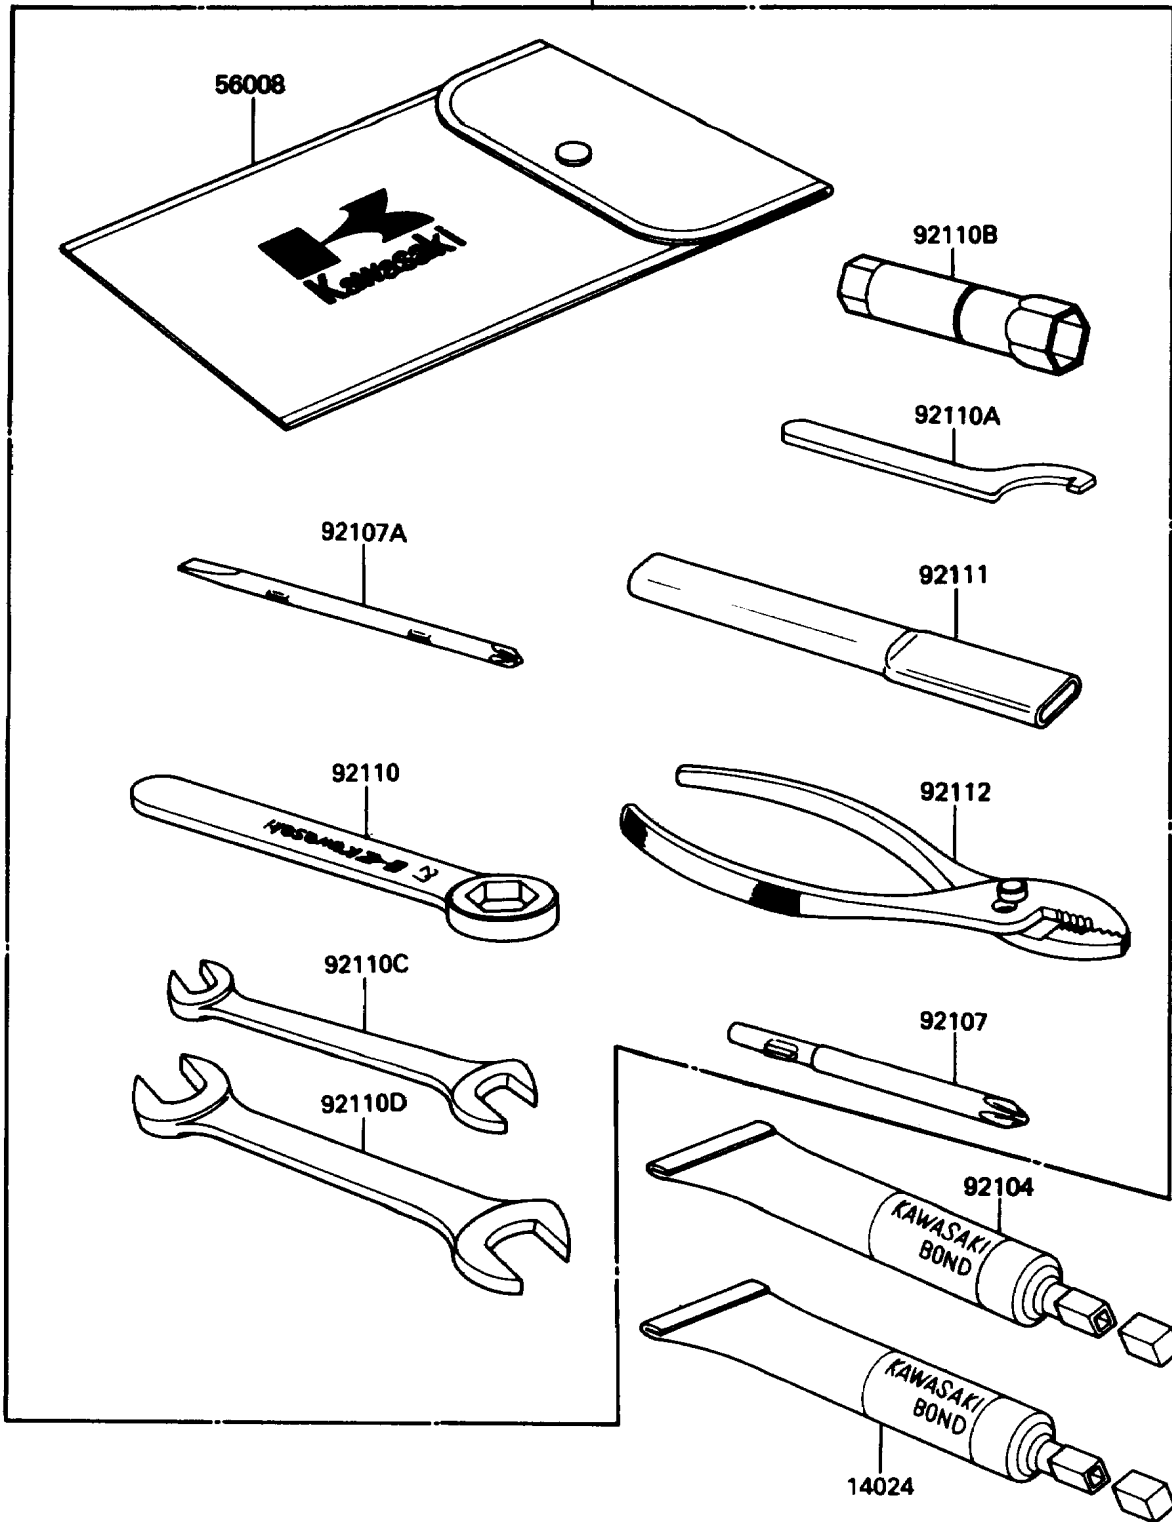

1988 454 LTD

PARTS DIAGRAM

Owner's Tools

56007

F2810-0207

1988 454 LTD

PARTS LIST

Owner's Tools

Kawasaki

Let the Good Times Roll®

ITEM NAME

PART NUMBER

QUANTITY
