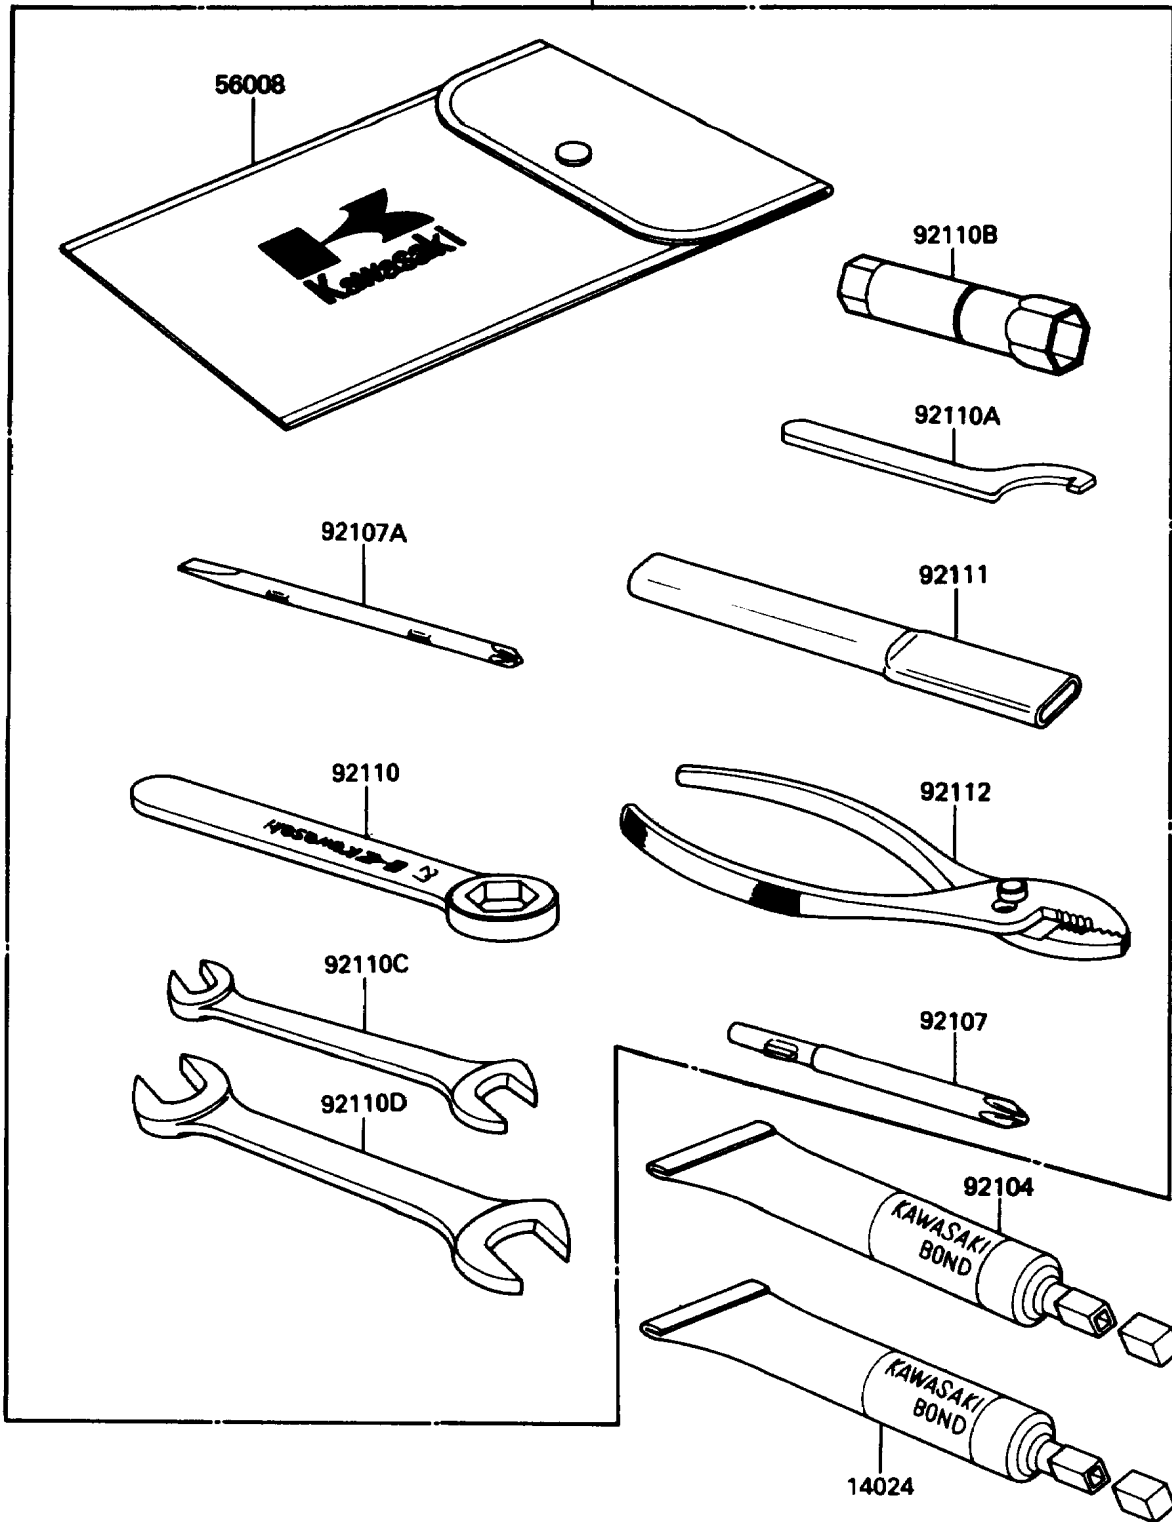

1986 454 LTD

PARTS DIAGRAM

Owner's Tools

56007

F2810-0207

1986 454 LTD

PARTS LIST

Owner's Tools

Kawasaki

Let the Good Times Roll®

ITEM NAME

PART NUMBER

QUANTITY
