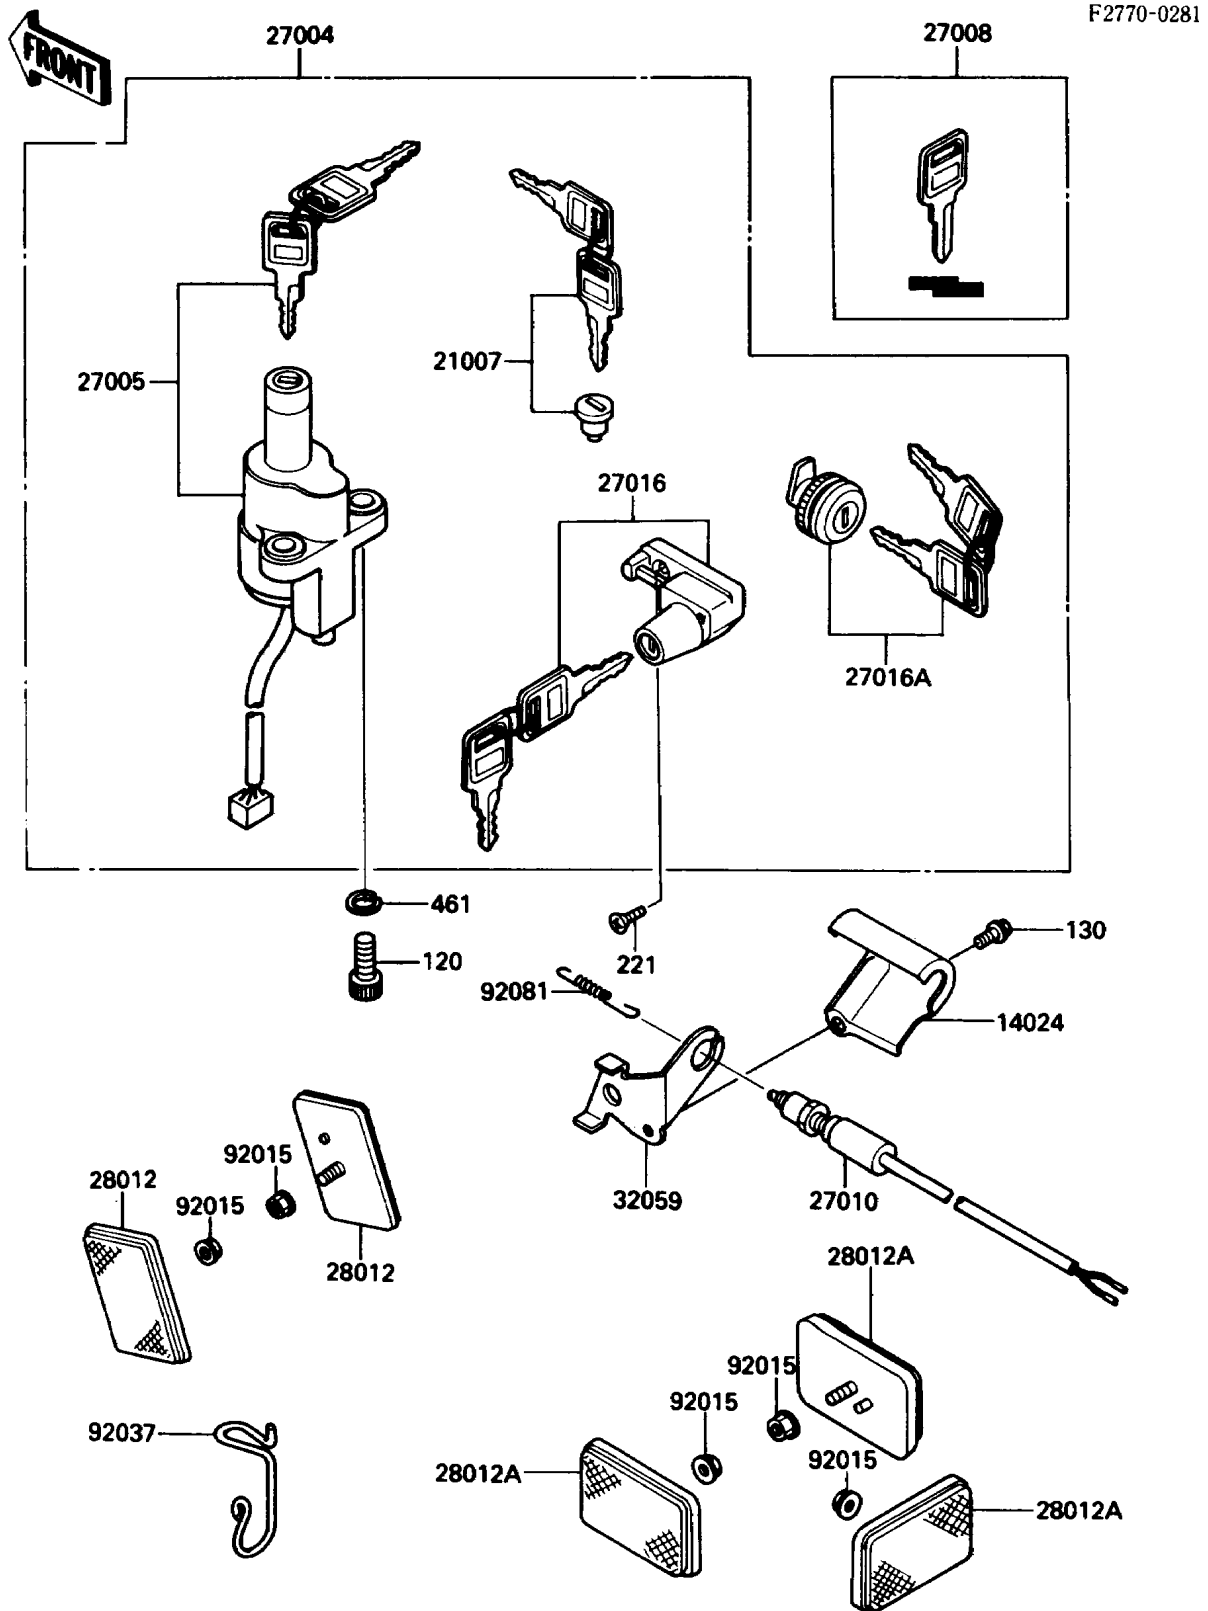

1989 454 LTD

PARTS DIAGRAM

Ignition Switch/Locks/Reflectors

1989 454 LTD

PARTS LIST

Ignition Switch/Locks/Reflectors

ITEM NAME

PART NUMBER

QUANTITY
