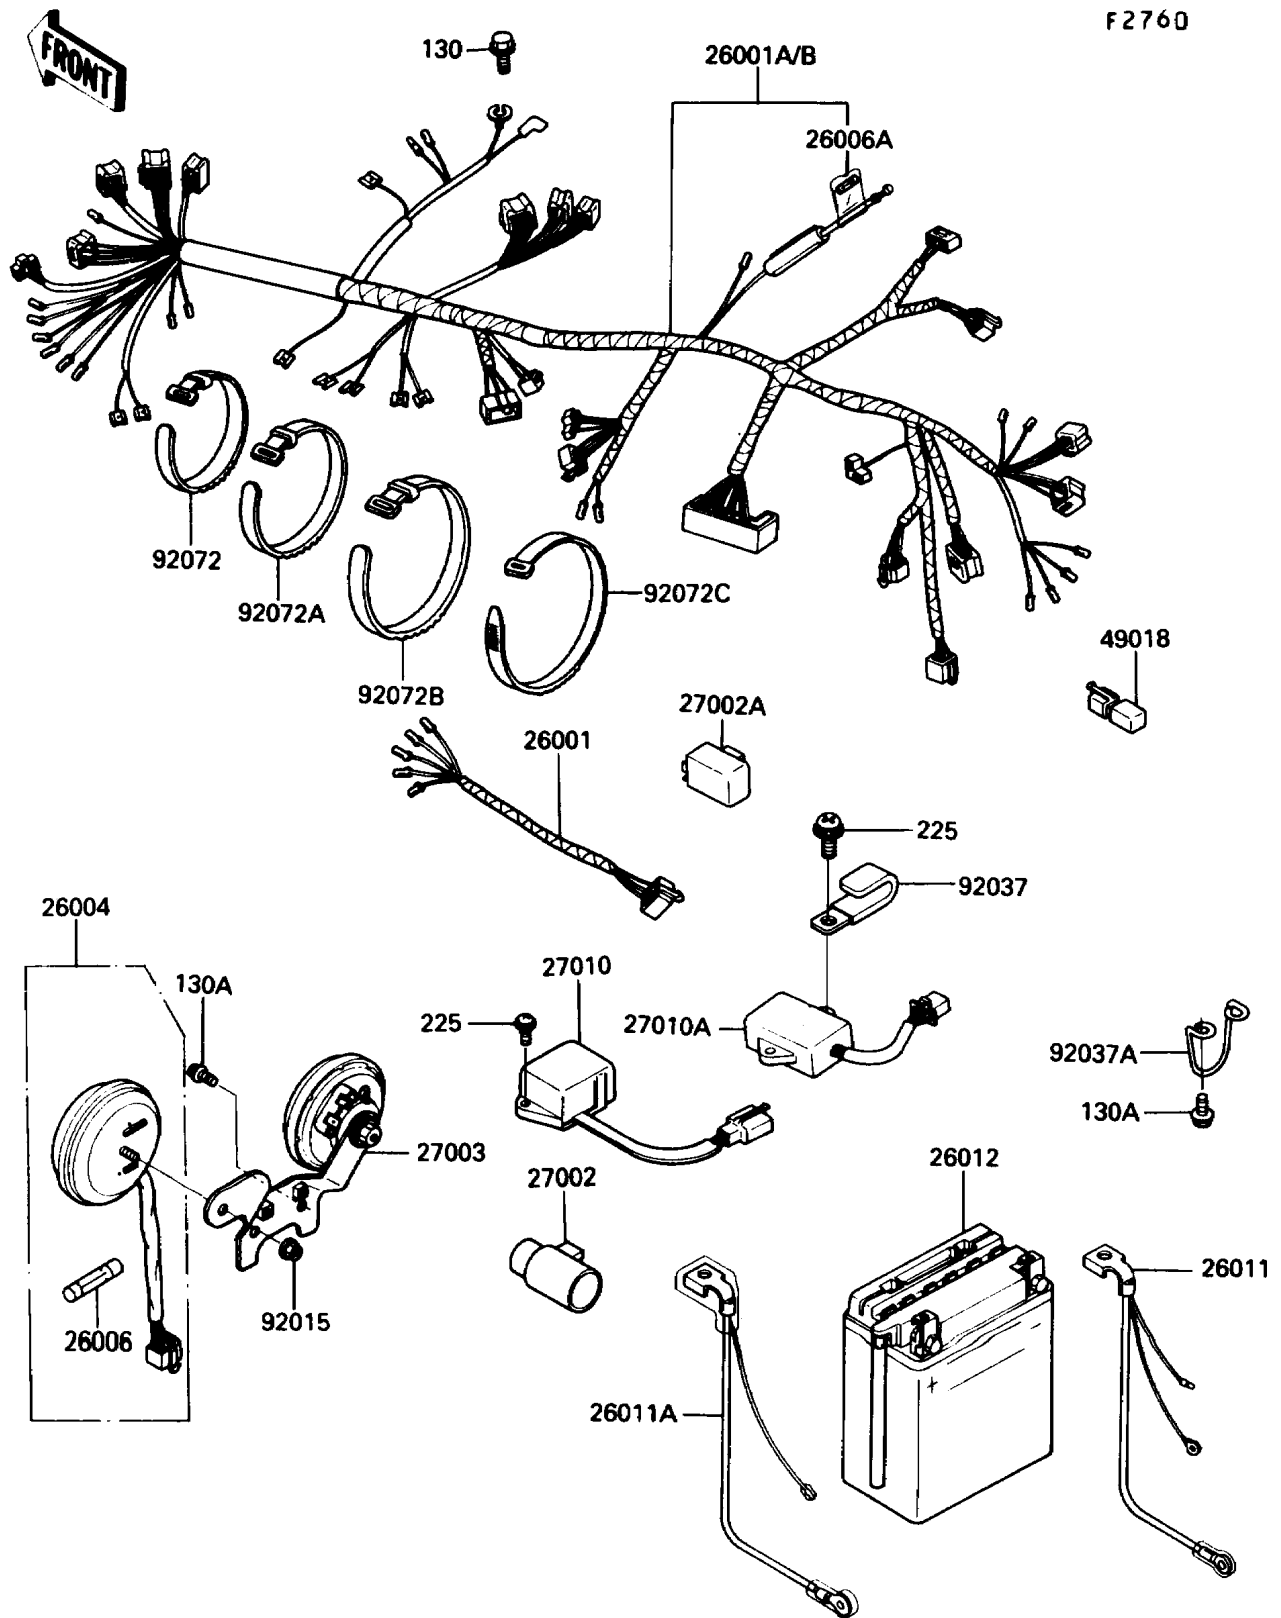

1986 454 LTD

PARTS DIAGRAM

Chassis Electrical Equipment

1986 454 LTD

PARTS LIST

Chassis Electrical Equipment

ITEM NAME

PART NUMBER

QUANTITY
