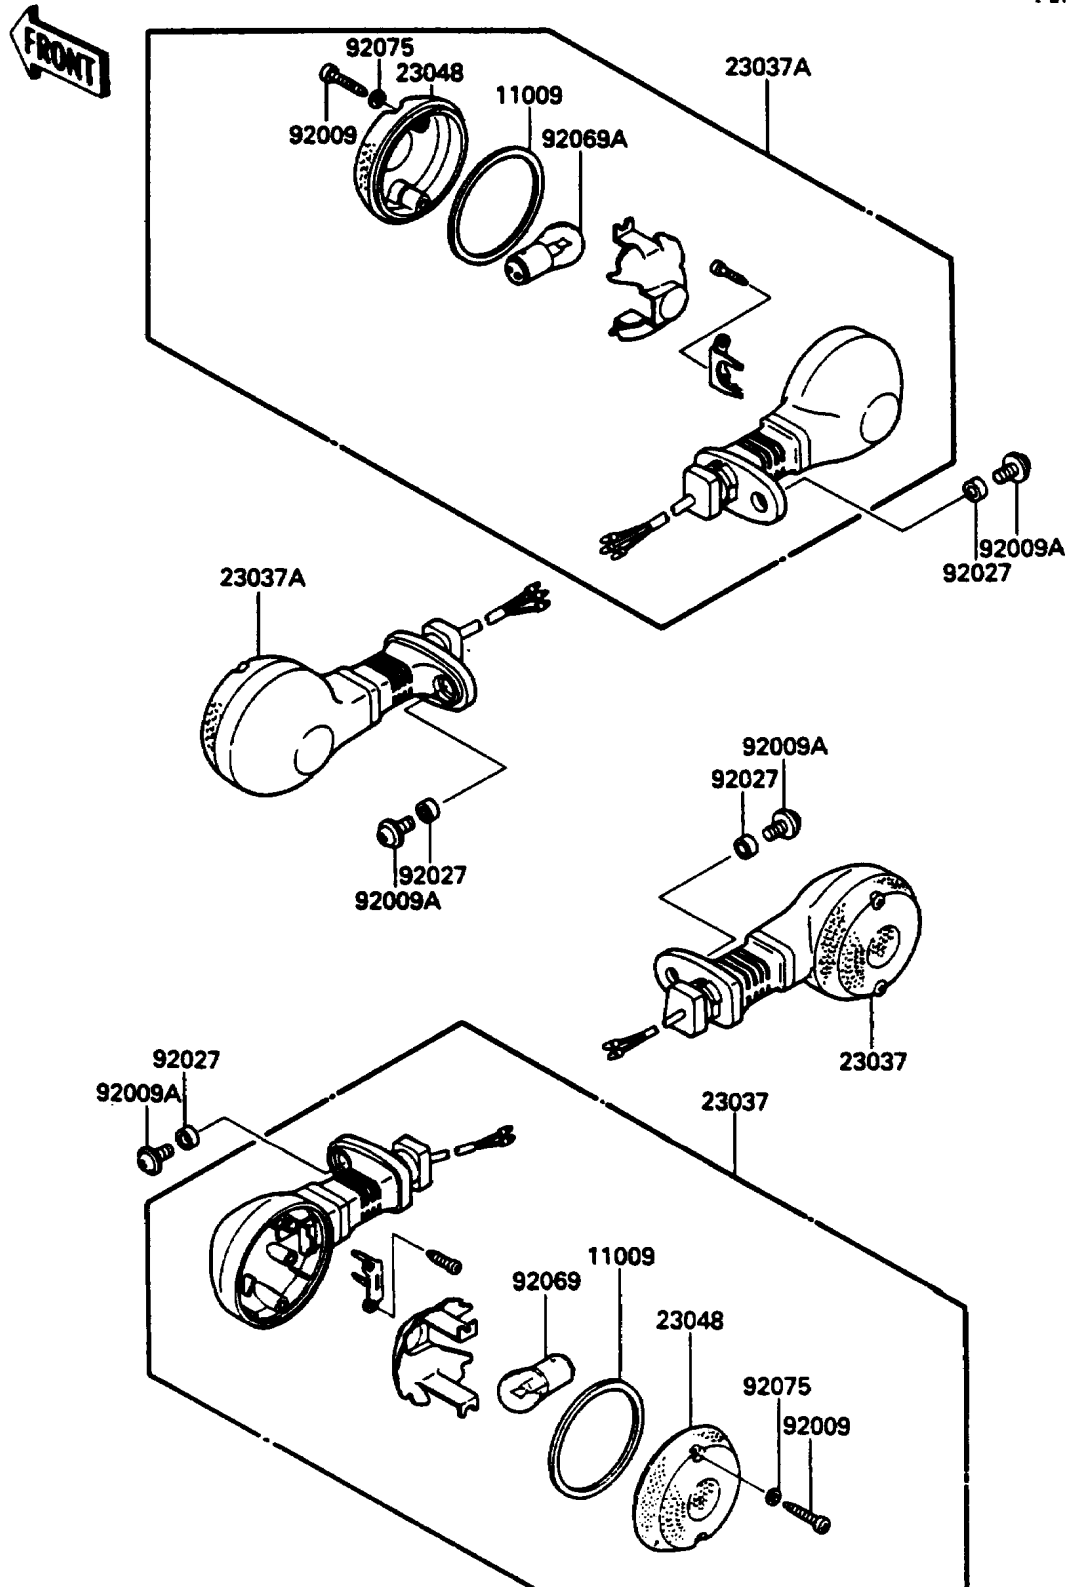

1986 454 LTD

PARTS DIAGRAM

Turn Signals

F2730-0150

1986 454 LTD

PARTS LIST

Turn Signals

ITEM NAME	PART NUMBER	QUANTITY
GASKET,SIGNAL LAMP (Ref # 11009)	11009-1413	4
LAMP-ASSY-SIGNAL,RR (Ref # 23037)	23037-1208	2
LAMP-ASSY-SIGNAL,FR (Ref # 23037A)	23037-1214	2
LENS-SIGNAL LAMP (Ref # 23048)	23048-1066	4
SCREW,TAPPING,4X25 (Ref # 92009)	92009-1069	8
SCREW,6X14 (Ref # 92009A)	92009-1288	4
COLLAR,6.8X10X6 (Ref # 92027)	92027-103	4
BULB,12V 32CP(23W) (Ref # 92069)	92069-055	2
BULB,12V 32/3CP(23/8W) (Ref # 92069A)	92069-060	2
WASHER,PLAIN,4MM (Ref # 92075)	23058-002	8