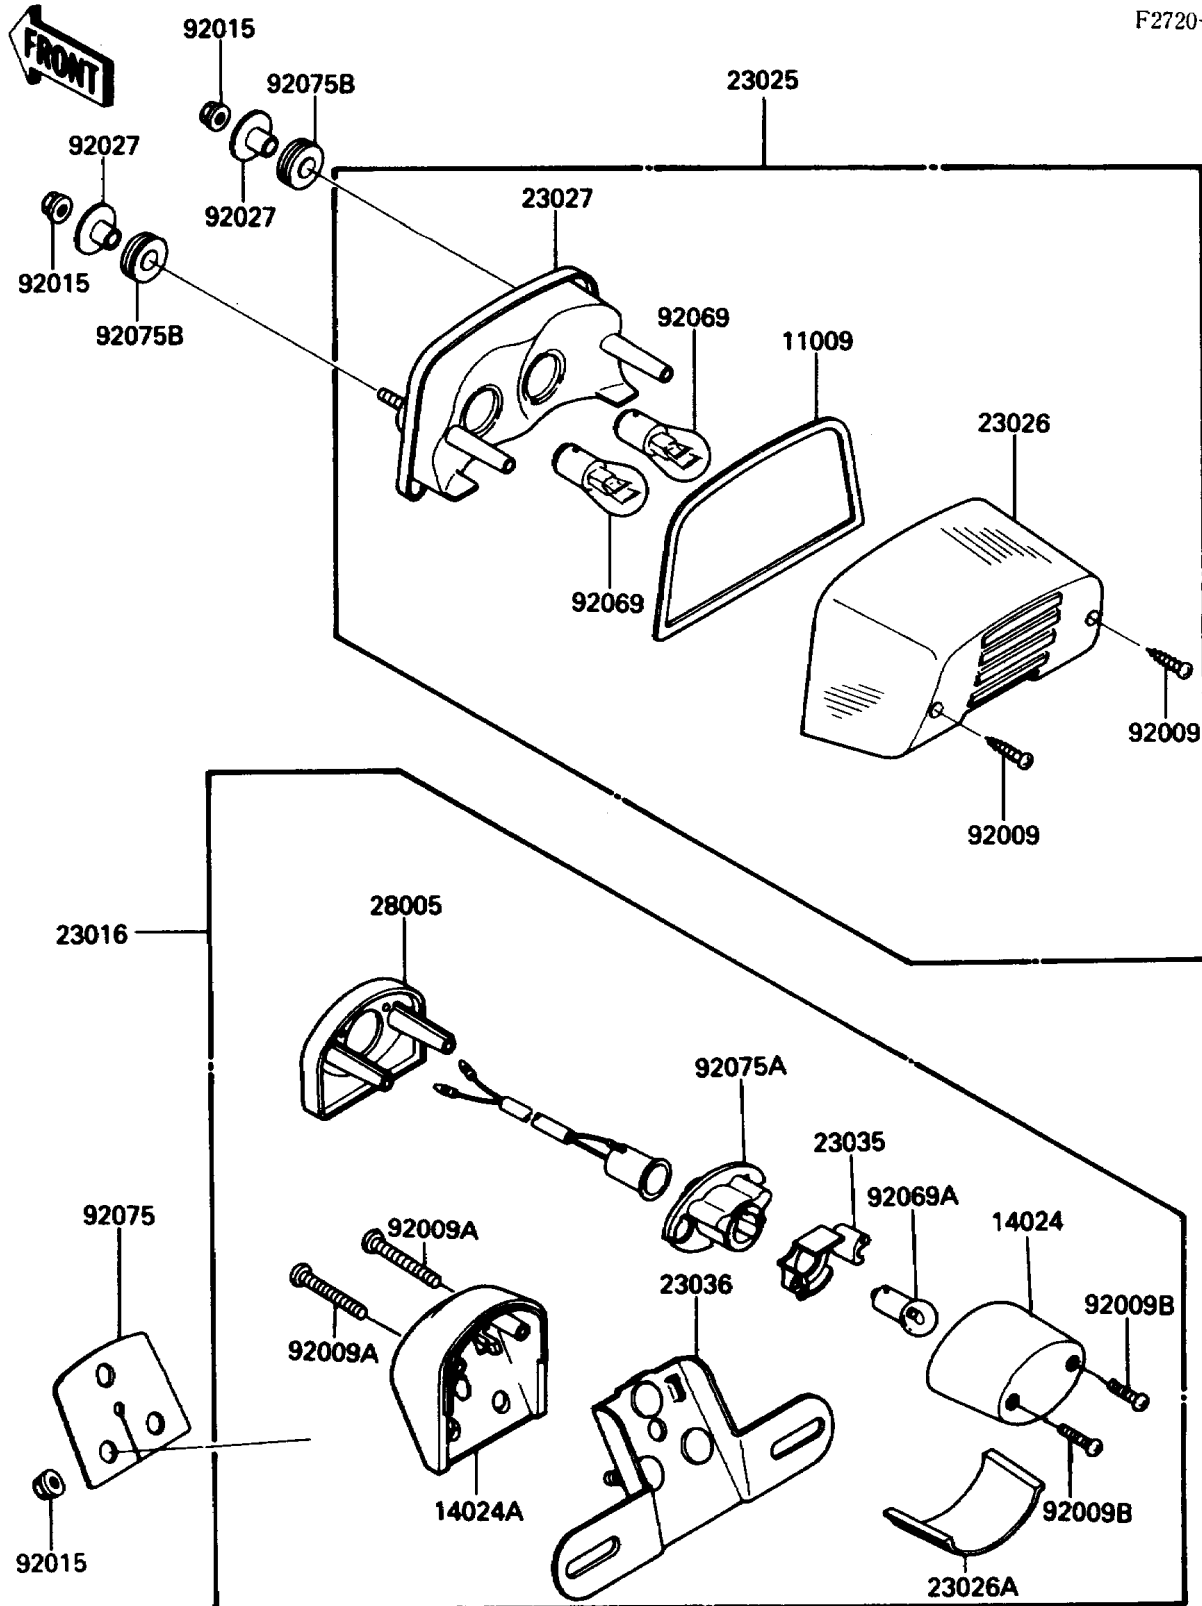

1989 454 LTD

PARTS DIAGRAM

Taillight(s)

F2720-0208

1989 454 LTD

PARTS LIST

Taillight(s)

ITEM NAME

PART NUMBER

QUANTITY
